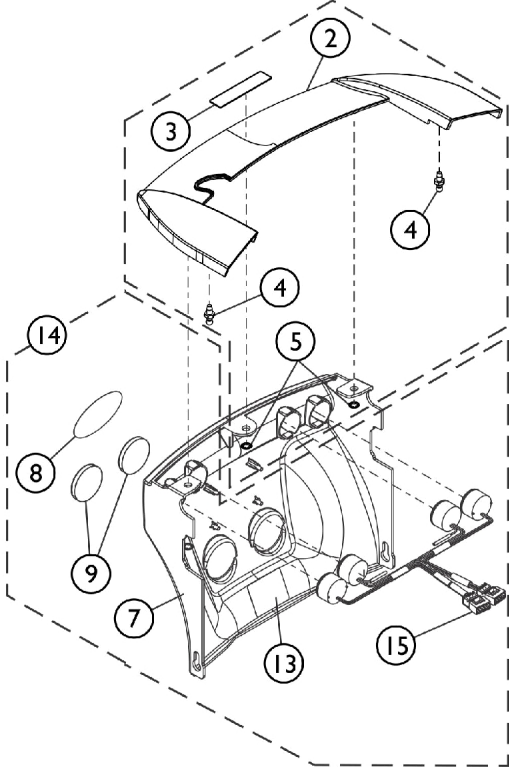

# Shrouds, Rear Top and Lower Rear, Polycarbonate

SHEP\_323A

## Shrouds, Rear Top and Lower Rear, Polycarbonate

Item Number	Note	Part Number	Description	Quantity Per			
				Package	Assembly		
1	A	See Chart	Item #1 Rear Top Shroud w/ Hardware Kit	1	1		
1	A	See Chart	Item #1 Rear Top Shroud w/ Hardware Kit (continued)	1	1		
6	B	60130235	Kit, Shroud, Rear Lower w/o Lights	1	1		
7			Shroud, Rear Lower	1	1		
8			Decal, Invacare Medallion, Reflective - Large	1	1		
9			Reflector, Red	1	2		
10			Reflector, Ring	1	2		
11			Reflector, Red	1	2		
12			Spacer, Reflector	1	2		
13			Label, Warning Motor/SSD Gearbox Replacement Sheet, Insert Parts Service	1	1		
14			C	60130236	Kit, Shroud, Rear Lower w/ Lights	1	1
7					Shroud, Rear Lower	1	1
8					Decal, Invacare Medallion, Reflective - Large	1	1
9					Reflector, Red	1	2
13					Label, Warning Motor/SSD Gearbox Replacement Sheet, Insert Parts Service	1	1
15	Harness, Rear Lights, AVIVA FX	1			1		
	Sheet, Insert Parts Service	1			1		