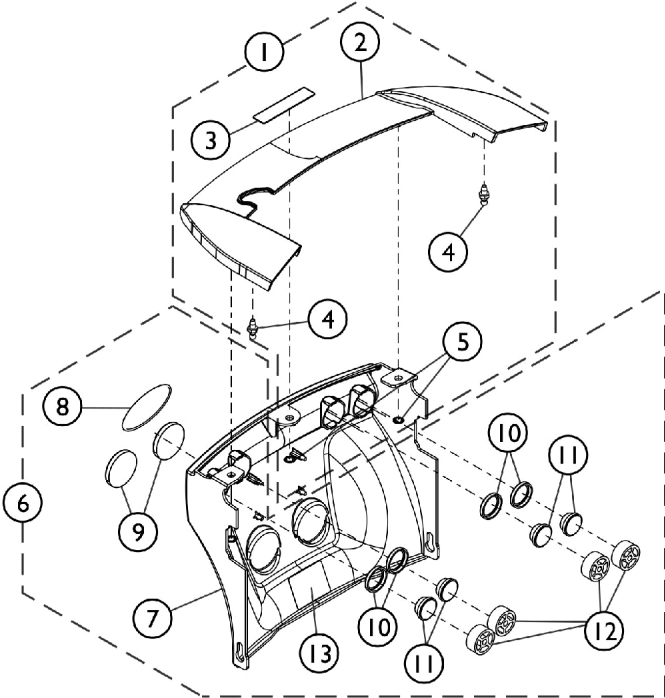

# Shrouds, Rear Top and Lower Rear, Polycarbonate

SHEP\_323A

## Shrouds, Rear Top and Lower Rear, Polycarbonate

Item Number	Note	Part Number	Description	Quantity Per			
				Package	Assembly		
1	A	See Chart	Item #1 Rear Top Shroud w/ Hardware Kit	1	1		
1	A	See Chart	Item #1 Rear Top Shroud w/ Hardware Kit (continued)	1	1		
6	B	60130235	Kit, Shroud, Rear Lower w/o Lights	1	1		
7			Shroud, Rear Lower	1	1		
8			Decal, Invacare Medallion, Reflective - Large	1	1		
9			Reflector, Red	1	2		
10			Reflector, Ring	1	2		
11			Reflector, Red	1	2		
12			Spacer, Reflector	1	2		
13			Label, Warning Motor/SSD Gearbox Replacement Sheet, Insert Parts Service	1	1		
14			C	60130236	Kit, Shroud, Rear Lower w/ Lights	1	1
7					Shroud, Rear Lower	1	1
8					Decal, Invacare Medallion, Reflective - Large	1	1
9					Reflector, Red	1	2
13					Label, Warning Motor/SSD Gearbox Replacement Sheet, Insert Parts Service	1	1
15	Harness, Rear Lights, AVIVA FX	1			1		
	Sheet, Insert Parts Service	1			1		

NOTE: A - Includes items 2-5  
 B - Includes items 7-13  
 C - Includes items 7-9, 13 and 15.

### Item #1 Rear Top Shroud w/ Hardware Kit (continued)

Description	Pink Flamingo	Arctic Blue
Rear Top Shroud w/ Hardware Kit	60130243	60130244
	See Note(s) A	See Note(s) A

NOTE: A - Includes items 2-5.