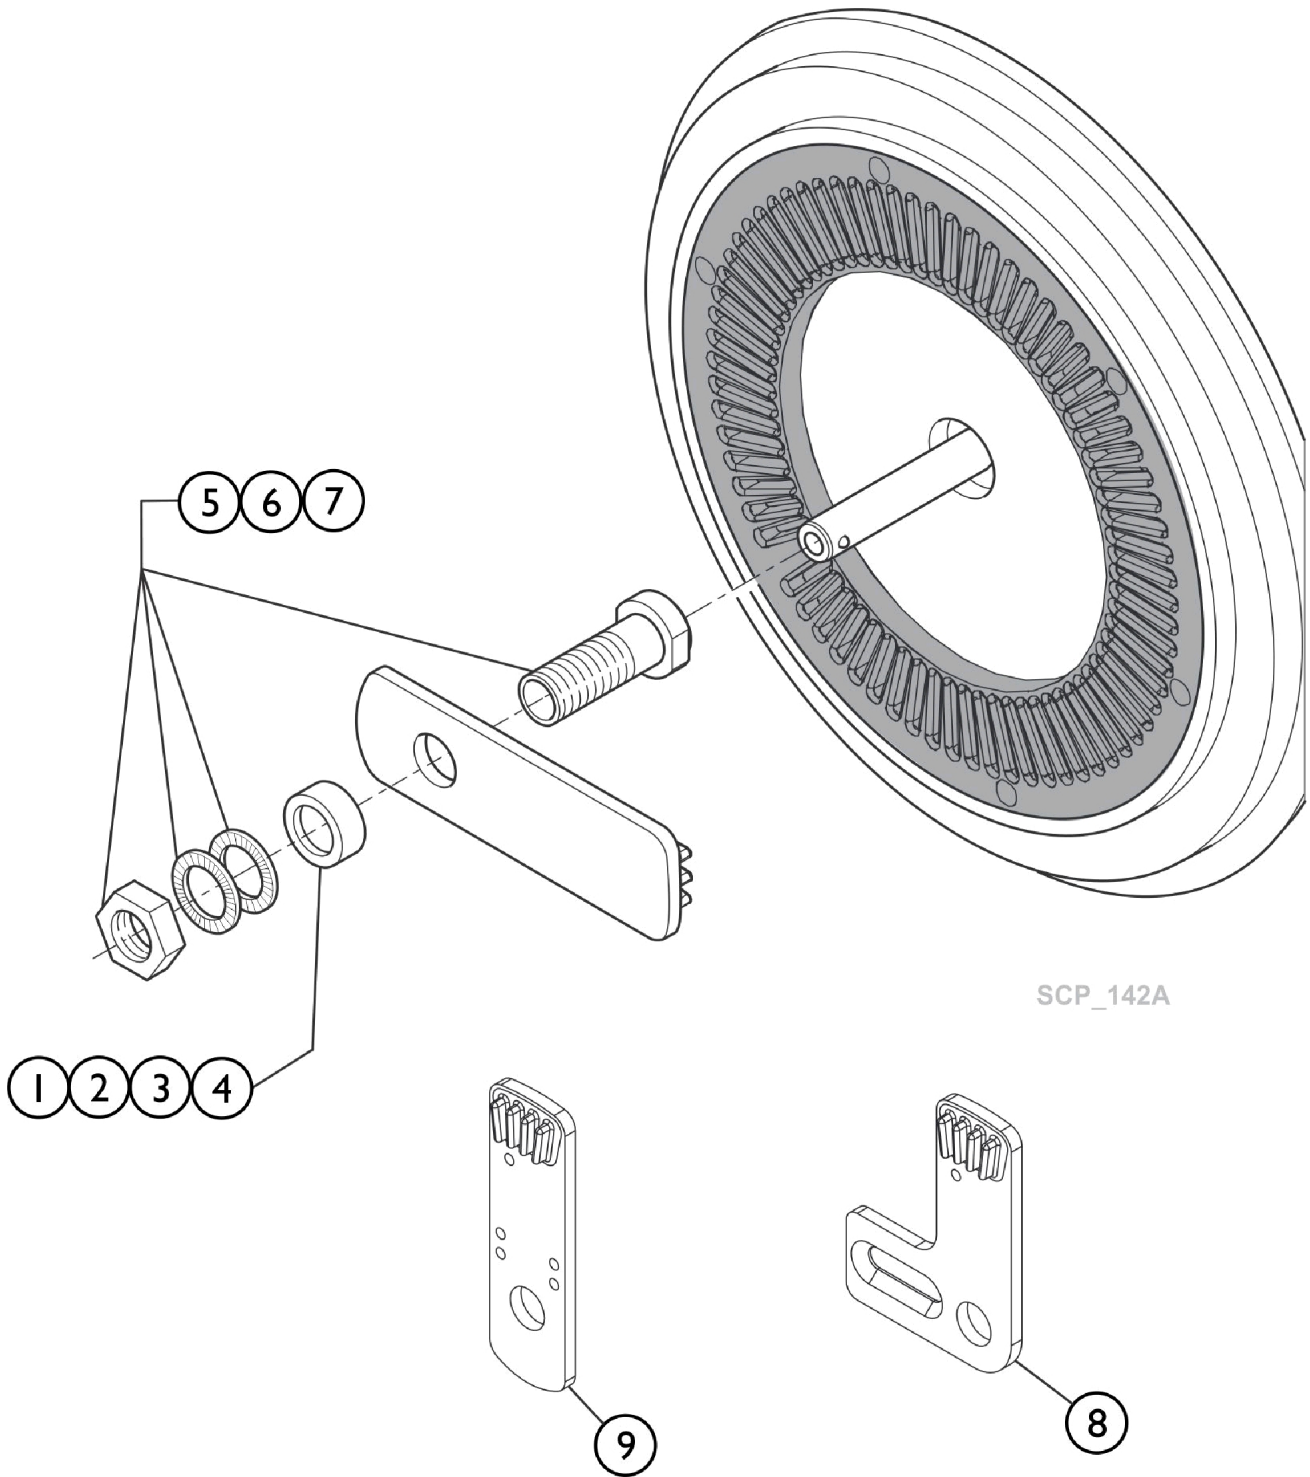

Bracket, Torque Receiver and Hardware

Bracket, Torque Receiver and Hardware

Item Number	Note	Part Number	Description	Quantity Per	
				Package	Assembly
1		1456811	Spacer ring aluminium 25 x 17 x 16 long	1	--
2		1456812	Spacer ring aluminium 25 x 17 x 10 long	1	--
3		1456813	Spacer ring aluminium 25 x 17 x 8 long	1	--
4		1456814	Spacer ring aluminium 25 x 17 x 5 long	1	--
5		1463606	Adapter sleeve 1/2" Length 50.8mm inclusive Nord-Lock washer and nut	1	--
6		1463607	Adapter sleeve 1/2" Length 30.8mm inclusive Nord-Lock washer and nut	1	--
7		1463608	Adapter sleeve 1/2" Length 48.0mm inclusive Nord-Lock washer and nut	1	--
8		1565787	Torque receiver twion/emotion M25 with angle (pair)	1	--
9		1565788	Torque receiver twion/emotion M25 straight (pair)	1	--