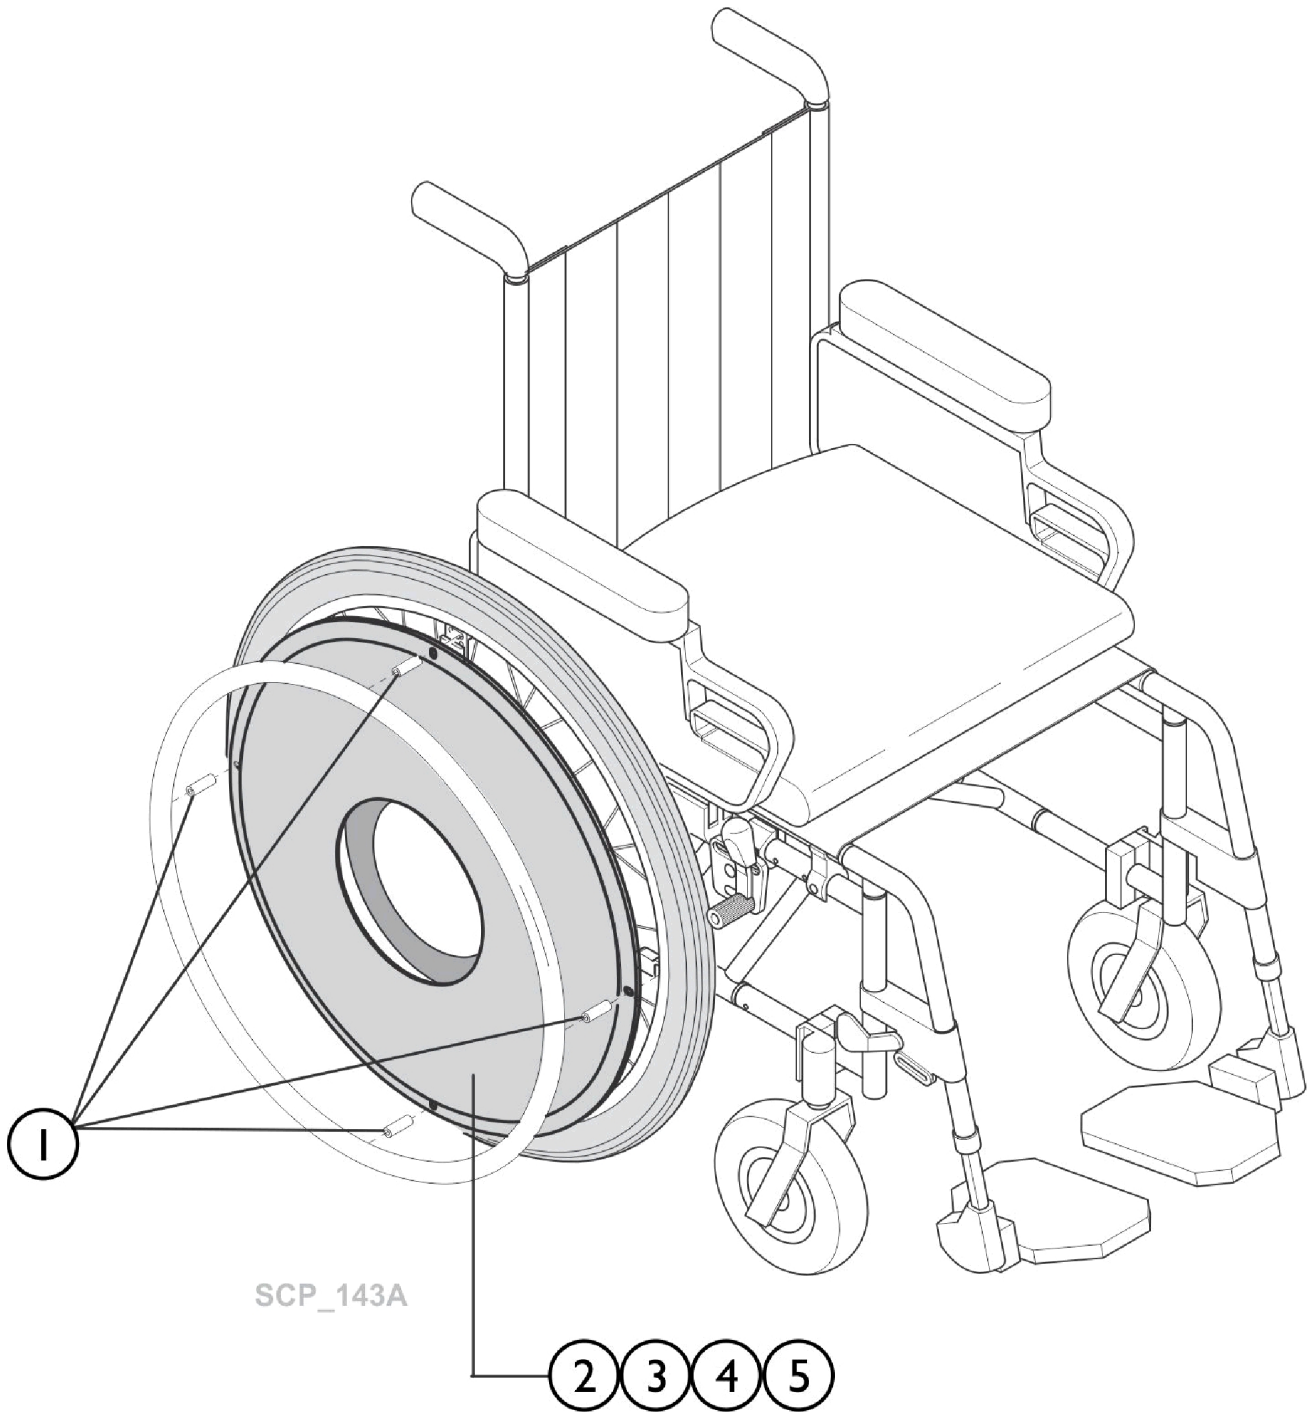

## Accessories

Item Number	Note	Part Number	Description	Quantity Per	
				Package	Assembly
1		1456586	Spoke cover attachment nipple	1	--
2		1592762	Spoke cover with decor 22" no nipple e-motion M25	1	--
3		1592763	Spoke cover with decor 24" no nipple e-motion M25	1	--
4		1592764	Spoke cover with decor 25" no nipple	1	--
5		1592765	Spoke cover with decor 24" no nipple e-motion M25	1	--
	A	1592266	Spoke cover with decor 22" for e-motion M25	1	--
	A	1592268	Spoke cover with decor 24" for e-motion M25	1	--
	A	1592269	Spoke cover with decor 25" fro e-motion M25	1	--
	A	1592553	Spoke cover without decor 24" for e-motion M25	1	--

NOTE: A - Accessories not shown