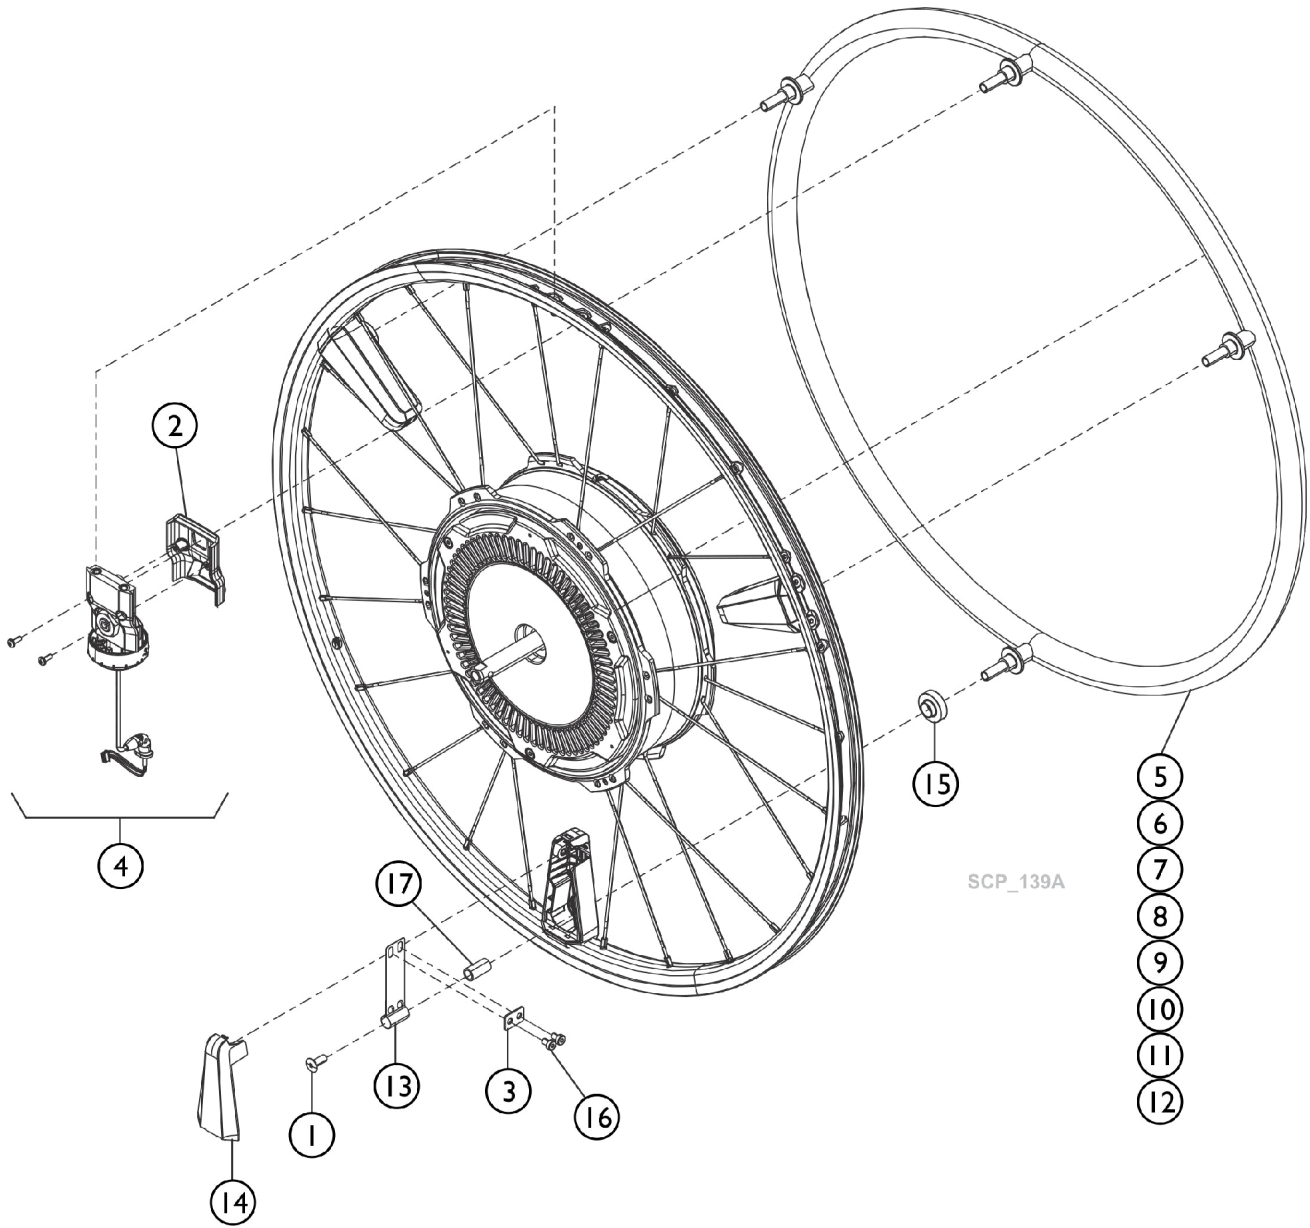

Pushrim

Pushrim

Item Number	Note	Part Number	Description	Quantity Per	
				Package	Assembly
1		1520684	Screw e-motion M15	1	--
2		1592156	Cover for Sensor	1	--
3		1592161	Support for Spring	1	--
4		1592164	Sensor mounted	1	--
5		1592215	Pushrim 24" Stainless steel	1	--
6		1592216	Pushrim 24" Stainless steel with coating	1	--
7		1592217	Pushrim 24" Carbolife Curve L	1	--
8		1592218	Pushrim 24"" Carbolife Quadro	1	--
9		1592246	Pushrim 22" Stainless steel	1	--
10		1592247	Pushrim 22" Stainless steel coated	1	--
11		1592253	Pushrim 25" stainless steel	1	--
12		1592254	Pushrim 25" Carbolive Curve L	1	--
13		1592416	Spring	1	--
14		1592417	Cover for bracket	1	--
15		1592934	Sliding washer for holder of pushrim	1	--
16		1593234	Screw DIN7984 M4x5	1	--
17		1520680	Bushing	1	--