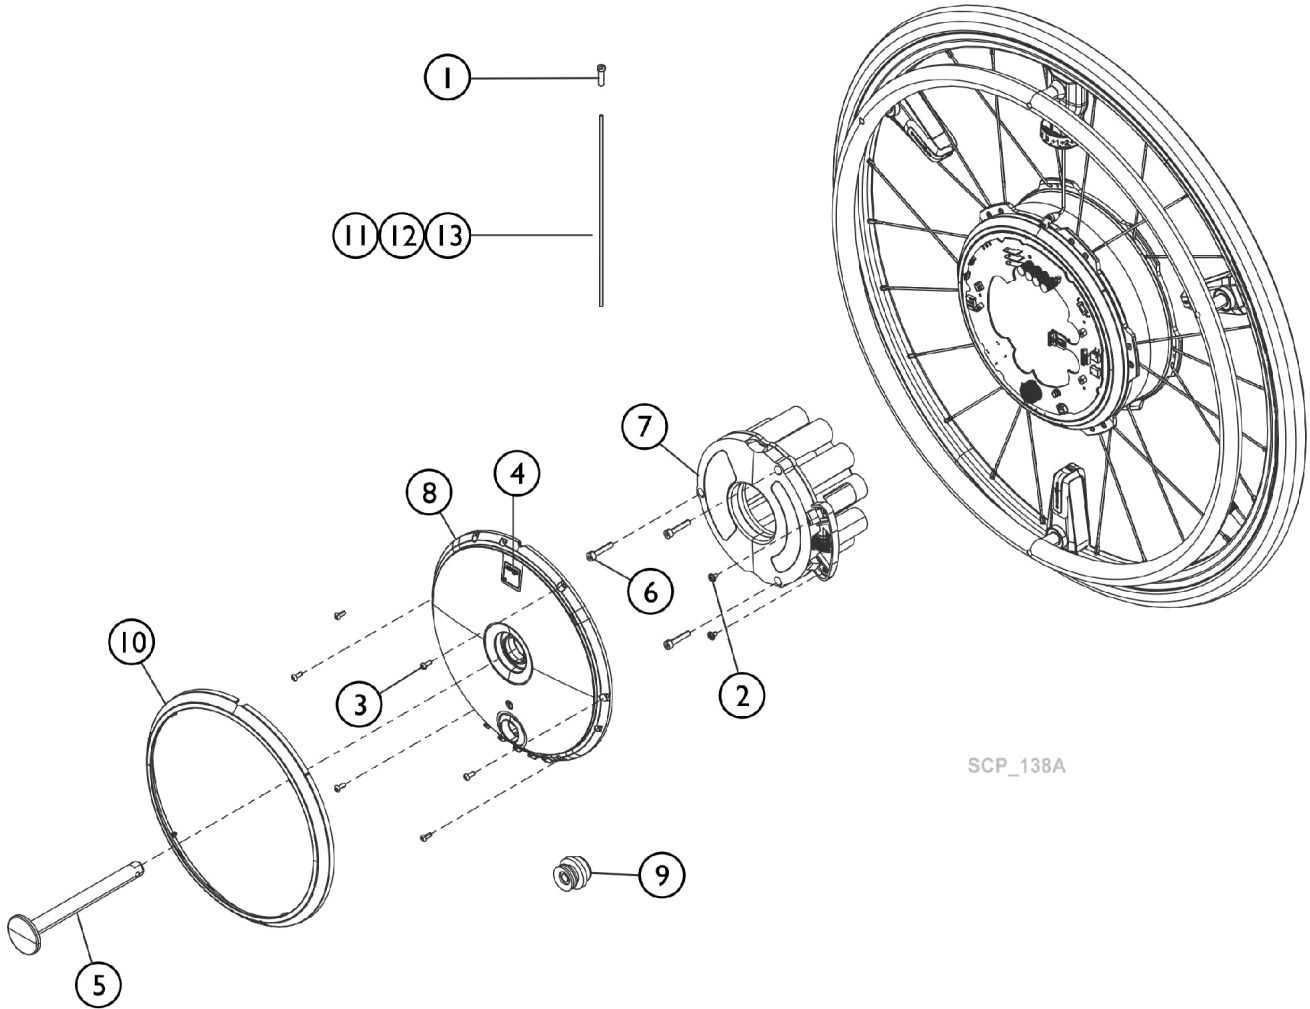

# Wheel

SCP\_138A

# Wheel

Item Number	Note	Part Number	Description	Quantity Per	
				Package	Assembly
1		1467215	Nipple: brass Polyax 14mm for 2mm spoke, silver	1	--
2		1467526	Talow drop screw Torx M 3 x 5 - 8.8	1	--
3		1467743	ISO 7380 - M 3 x 8 - 8.8 - ISR vz	1	--
4		1490801	Alber Logo 17 x 17mm	1	--
5		1593669	Stub axle e-motion M25 with signal ring	1	--
6		1565957	Cylinder-head screw (DIN 912) ISO 4762 M4x22-8.8 A2K	1	--
7		1591781	Battery (Corepack) M25 4,3Ah (red)	1	--
8		1592381	Cover mounted	1	--
9		1592420	Charging connector	1	--
10		1592588	Ring mounted	1	--
11		1592647	Spoke set M25 24 „consisting of 5 spokes + nipple	1	--
12		1592648	Spoke set M25 25“ 2,0mm 5 spokes + nipples	1	--
13		1592827	Spoke set M25 22“ 2,0mm	1	--