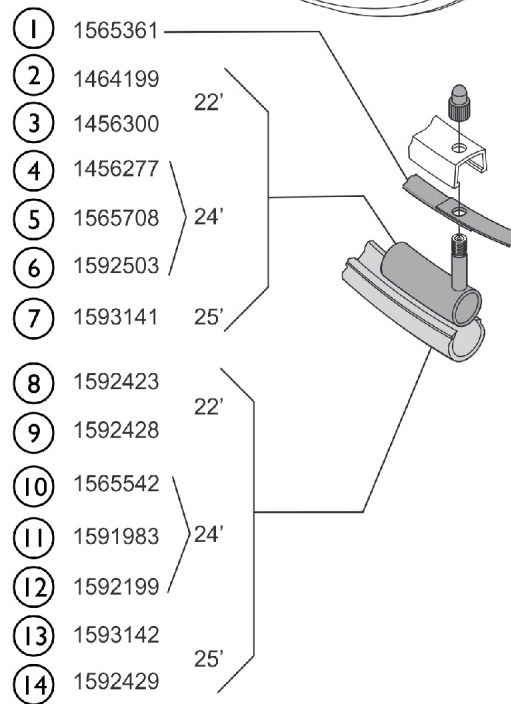

Tires

SCP_137A

Tires

Item Number	Note	Part Number	Description	Quantity Per	
				Package	Assembly
1		1565361	Rim tape 22-559	1	--
2		1464199	PU-Tube (airless) 22"	1	--
3		1456300	Tube 22 x 1" Schrader valve	1	--
4		1456277	Tube 24 x 1" Schrader valve	1	--
5		1565708	Tube (airless) 24" x 1.3/8" for C63 tire	1	--
6		1592503	PU massiv ProSpeed, 24"	1	--
7		1593141	Tube with Schrader valve (23-559 - Marathon Plus, 28-559 - Right Run)	1	--
8		1592423	Tire Rightrun 25-489 black	1	--
9		1592428	Tire punction proof 22" x 1-3/8"	1	--
10		1565542	Tire SmartGuard Marathon Plus Evo 25-540	1	--
11		1591983	Tire punction proof 24" x 1-3/8"	1	--
12		1592199	Tire Rightrun 25-540 black	1	--
13		1593142	Tire Rightrun 25 x 1.1" (28-559)	1	--
14		1592429	Tire Marathon Plus 25-559 black	1	--