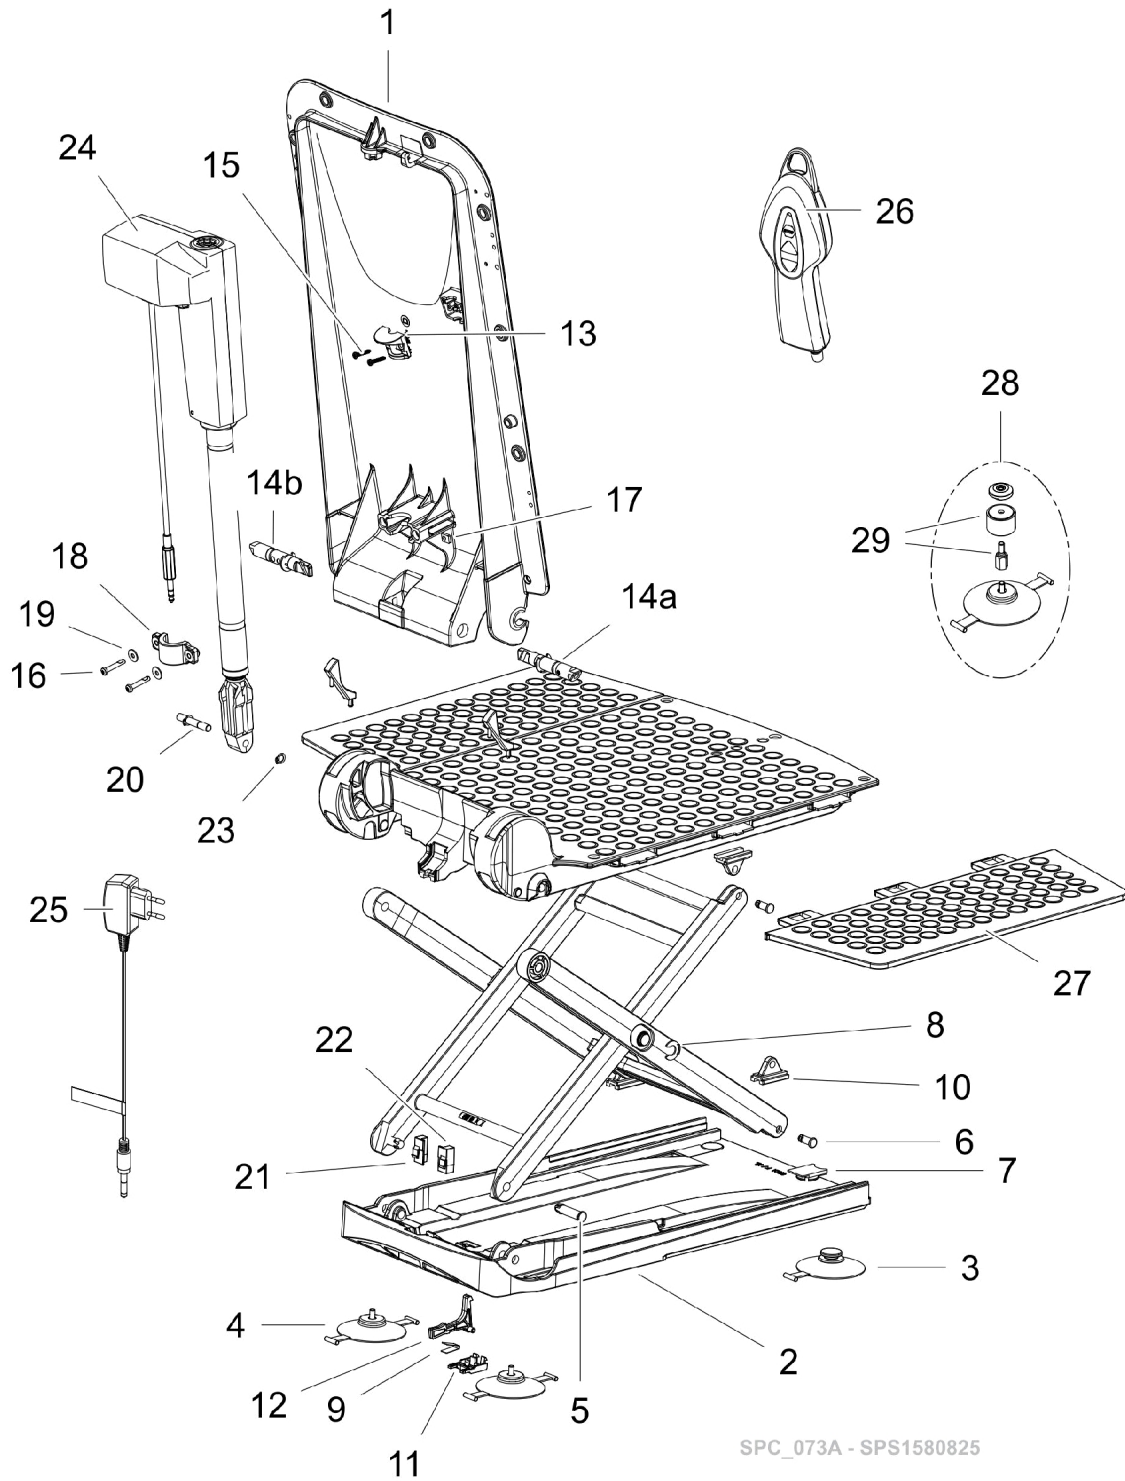

Aquatec Orca F Bath Lift

SPC_073A - SPS1580825

Aquatec Orca F Bath Lift

Item Number	Note	Part Number	Description	Quantity Per	
				Package	Assembly
		1470576	Cover Set, Seat and Backrest, White	1	1
		1470767	Cover Set, Seat and Backrest, Blue	1	1
		16606	Cover, Seat, White	1	1
		1470765	Cover, Seat, Blue	1	1
		16604	Cover, Backrest, White	1	1
		1470766	Cover, Backrest, Blue	1	1
3		15072	Cups, Suction with Toggle (Pair)	1	1
4		15071	Cups, Suction, Screw-in (Pair)	1	1
3-4		15353	Cups, Suction, Screw-In and Toggle (Set) (8 cm)	1	1
		16240AQT	Suction Cup, Black (130mm) (Pkg. of 4)	4	1
9		15415	Spring	1	1
11		16448	Latch, Bushing	1	1
12		16449	Latch	1	1
20		16793	Axle	1	1
23		16456	Ring, Retaining, A2	1	1
24		1471060	Actuator, Aquatec F	1	1
26		1470902	Hand Control, Complete	1	1
27		15892	Flap, Side with Film Hinge	1	1
28		15170	Kit, Conversion Height Adapter (2 cm)	4	1
29		14694	Adapters, Height (Set)	4	1