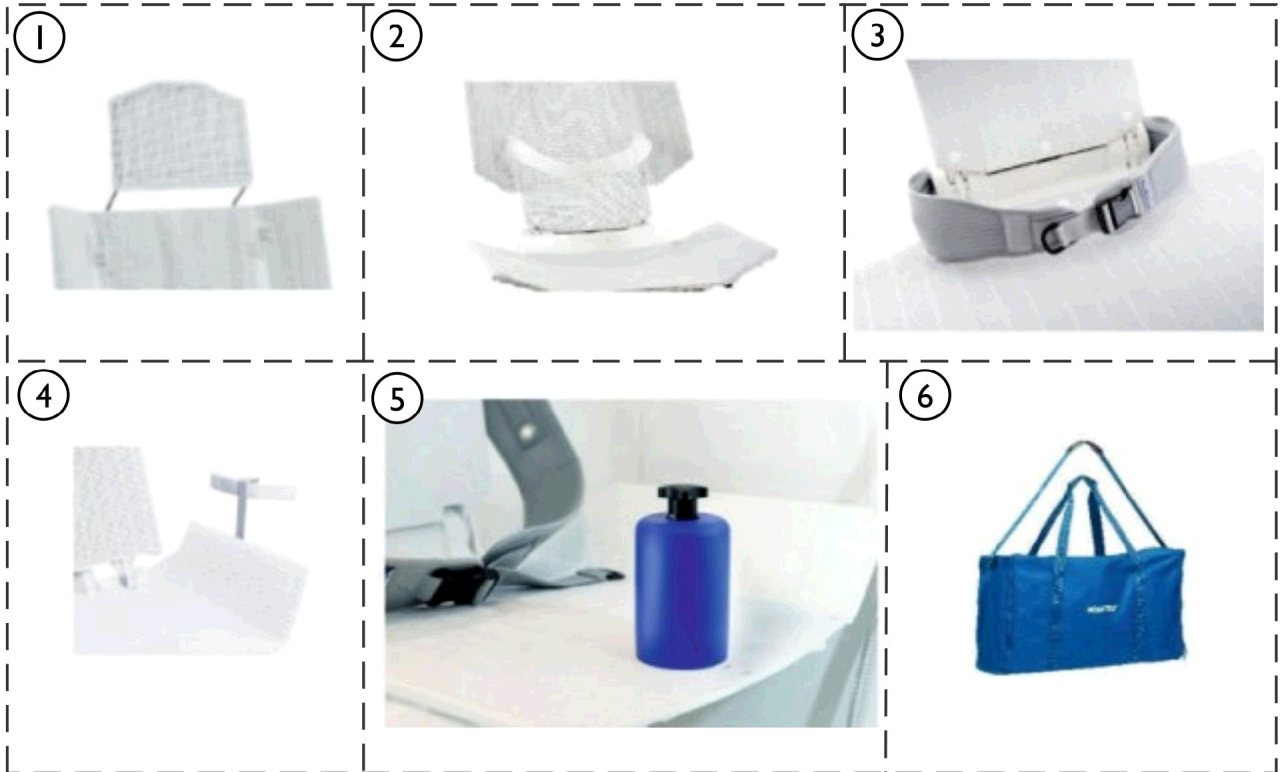

# Aquatec Orca XL Bath Lift Accessories

SPC\_072A - SPS1522670

## Aquatec Orca XL Bath Lift Accessories

Item Number	Note	Part Number	Description	Quantity Per	
				Package	Assembly
1		15461	Head support white, adjustable	1	1
3		1528702	Belt Orca, New Bodypoint	1	1
4		15309	Sideflap Diverter	1	1
5		1525932	Pommel for Aquatec bathlifters - 7 cm	1	1
5		1525933	Pommel for Aquatec bathlifters - 12 cm	1	1
6		14586AQT	Carrier bag for all aquatec battery driven bathlifts	1	1