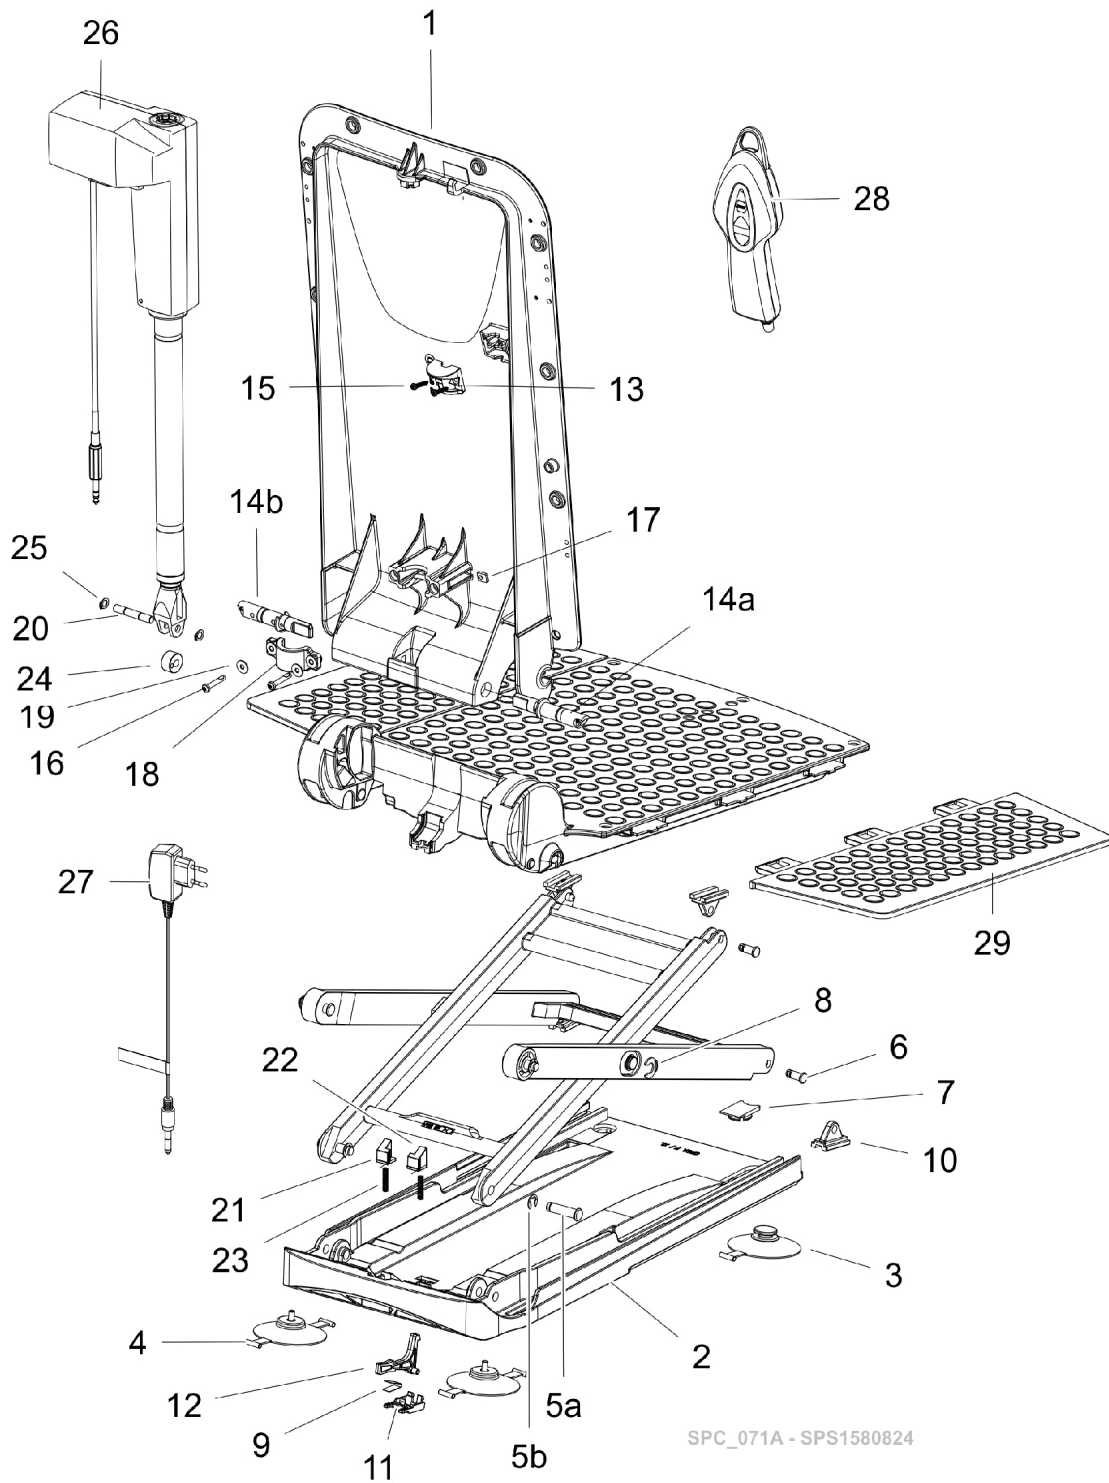

Aquatec Orca XL Bath Lift

SPC_071A - SPS1580824

Aquatec Orca XL Bath Lift

Item Number	Note	Part Number	Description	Quantity Per	
				Package	Assembly
		1470576	Cover Set, Seat and Backrest, White	1	1
		1470767	Cover Set, Seat and Backrest, Blue	1	1
		16606	Cover, Seat, White	1	1
		1470765	Cover, Seat, Blue	1	1
		16604	Cover, Backrest, White	1	1
		1470766	Cover, Backrest, Blue	1	1
		1471567	Cover, Backrest w/ Laterals SPRS, Blue	1	1
3		15072	Cups, Suction with Toggle (Pair)	1	1
4		15071	Cups, Suction, Screw-in (Pair)	1	1
3-4		15353	Cups, Suction, Screw-In and Toggle (Set) (8 cm)	1	1
9		15415	Spring	1	1
11		16448	Latch, Bushing	1	1
12		16449	Latch	1	1
21		16791	Locking - Left	1	1
22		16792	Locking - Right	1	1
23		16794	Pressure Spring for Locking	1	1
24		16450	Pulley	1	1
25		16456	Ring, Retaining, A2	1	1
26		1471062	Actuator, Aquatec XL	1	1
28		1470902	Hand Control, Complete	1	1
29		15892	Flap, Side with Film Hinge	1	1