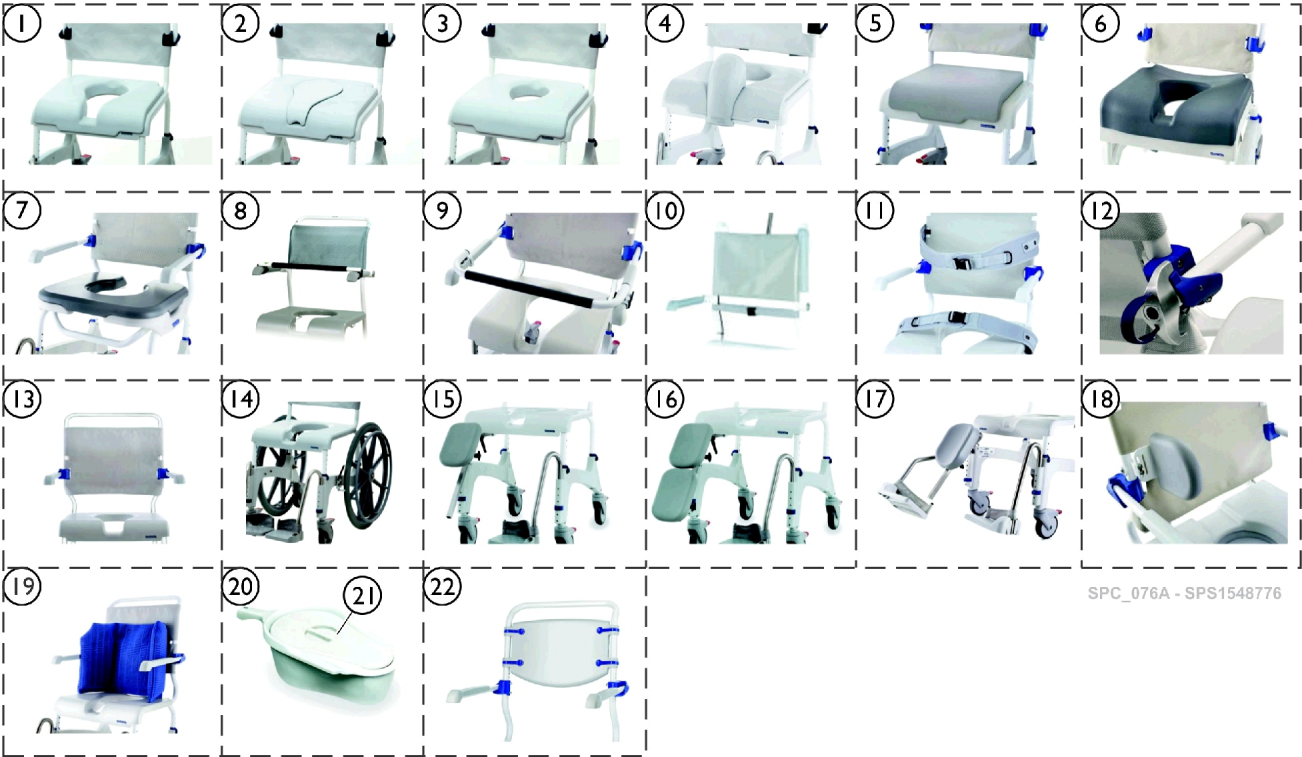

# Aquatec Ocean Shower Commode Accessories

SPC\_076A - SPS1548776

## Aquatec Ocean Shower Commode Accessories

Item Number	Note	Part Number	Description	Quantity Per	
				Package	Assembly
1		16341	Soft Seat w/ Key Cut	1	1
7		1544469	Variable soft seat cpl. - Ocean / VIP / Ergo Series	1	1
7		1545659	Clip, Variable Softseat	1	2
8		10167-10	Safety Support Bar	1	1
9		1470078	Safety Support Bar , curved	1	1
11		1470081	Chest Belt Padded w/ Stainless Hardware	1	1
11		1470082	Pelvis Belt Padded w/Stainless Hardware	1	1
12		1470077	Armrest lock (pair)	2	1
14		16379	Self Propelling Wheels Kit complete including brakes	2	1
15	A	AP1643574	Thigh support, left - Ocean / Ocean Ergo Series	1	1
15	B	AP1643573	Thigh support, right - Ocean / Ocean Ergo Series	1	1
17	C	AP1643572	Legrest Cpl., left - Ocean / Ocean Ergo Series	1	1
17	D	AP1643543	Legrest Cpl., right - Ocean / Ocean Ergo Series	1	1
18		1535077	Back Lateral (EA)	1	1
19		1558769	Soft cushion w/cover blue - Ocean / Ocean Ergo Series	1	1
20		10230	Collection Pan with Lid	1	1
22		1575299	Ocean Contour Hygienic Fixed Back Support	1	1
NOTE: A - Replaces 1556894 B - Replaces 1556893 C - Replaces 1546705 D - Replaces 1546439  Items not listed are non-saleable					