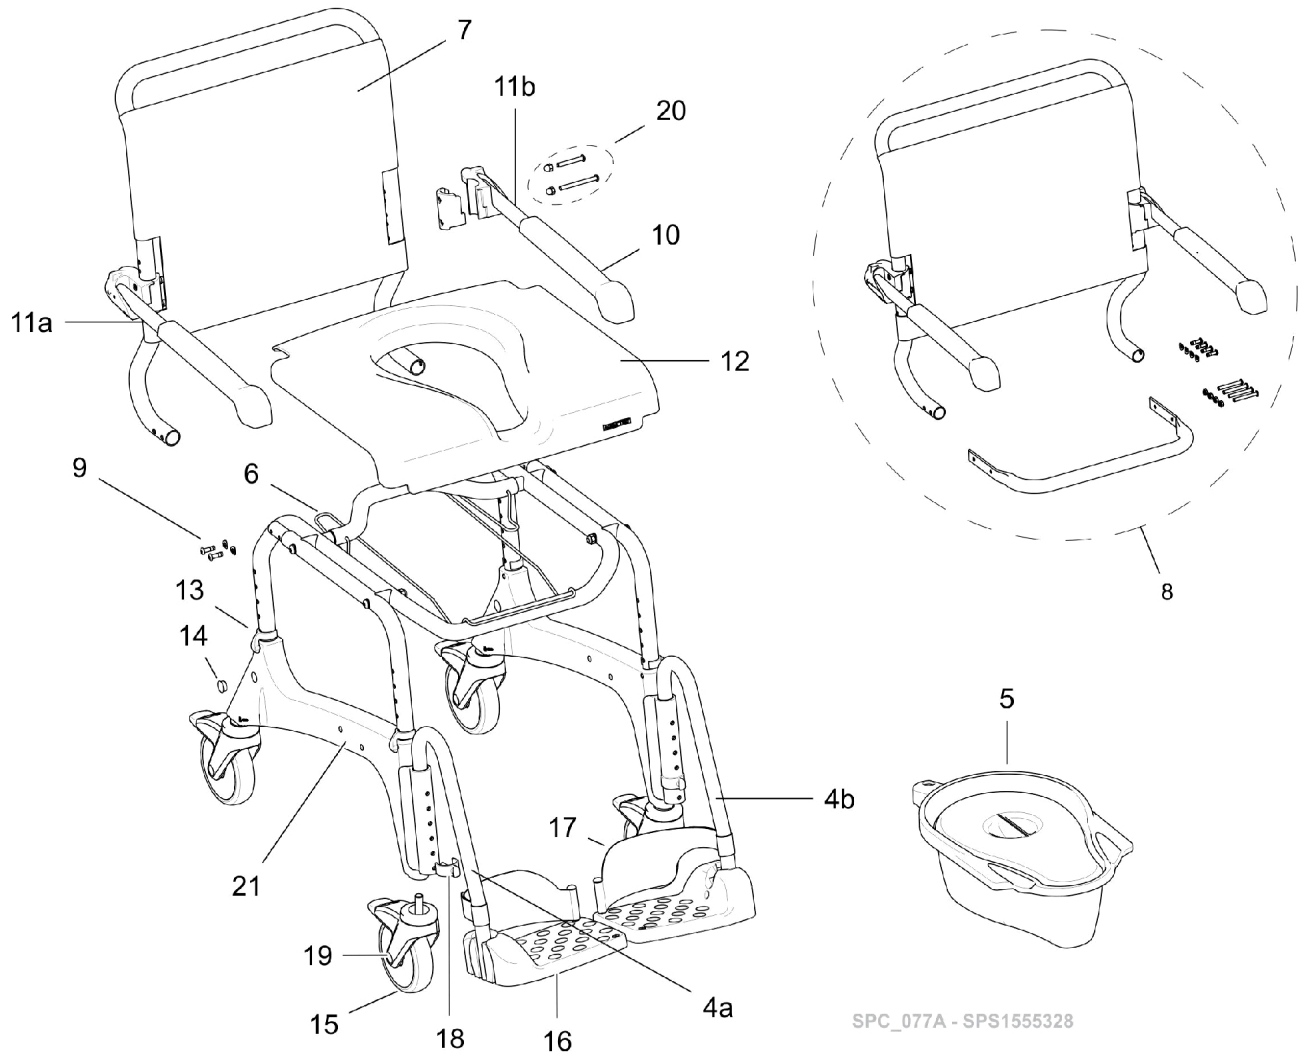

# Aquatec Ocean XL Shower Commode

SPC\_077A - SPS1555328

## Aquatec Ocean XL Shower Commode

Item Number	Note	Part Number	Description	Quantity Per	
				Package	Assembly
4a	A	SP1643542	Footrest cpl., Right - Ocean (XL) / VIP / Ocean Ergo Series	1	1
4b	B	SP1643541	Footrest cpl., Left - Ocean (XL) / (Dual-)VIP / Ocean Ergo Series	1	1
5		10230	Collection Pan with Lid	1	1
7		1528289	Cover, Backrest, Ocean Facelift (After July 2011)	1	1
9		1542900	Bkrst Hdwr. - Ergo / Ocean (Dual-)VIP / XL	1	1
10		16472	Armrest Pads Incl. Screws Kit	1	2
11a		1470693	Armrest assembly, Right	1	1
11b		1470694	Armrest Assembly Left	1	1
13		16256	Side Frame Adj. Clip	1	4
15		16259	Caster, Locking, Red Tab	1	4
16		1470689	Footrest Plate	1	2
17		16334	Heel Loop (Pair)	1	2
20		1471052	Ocean Armrest Kit Parts	2	2
NOTE: A - Replaces 1470696 B - Replaces 1470695  Items not listed are non-saleable					