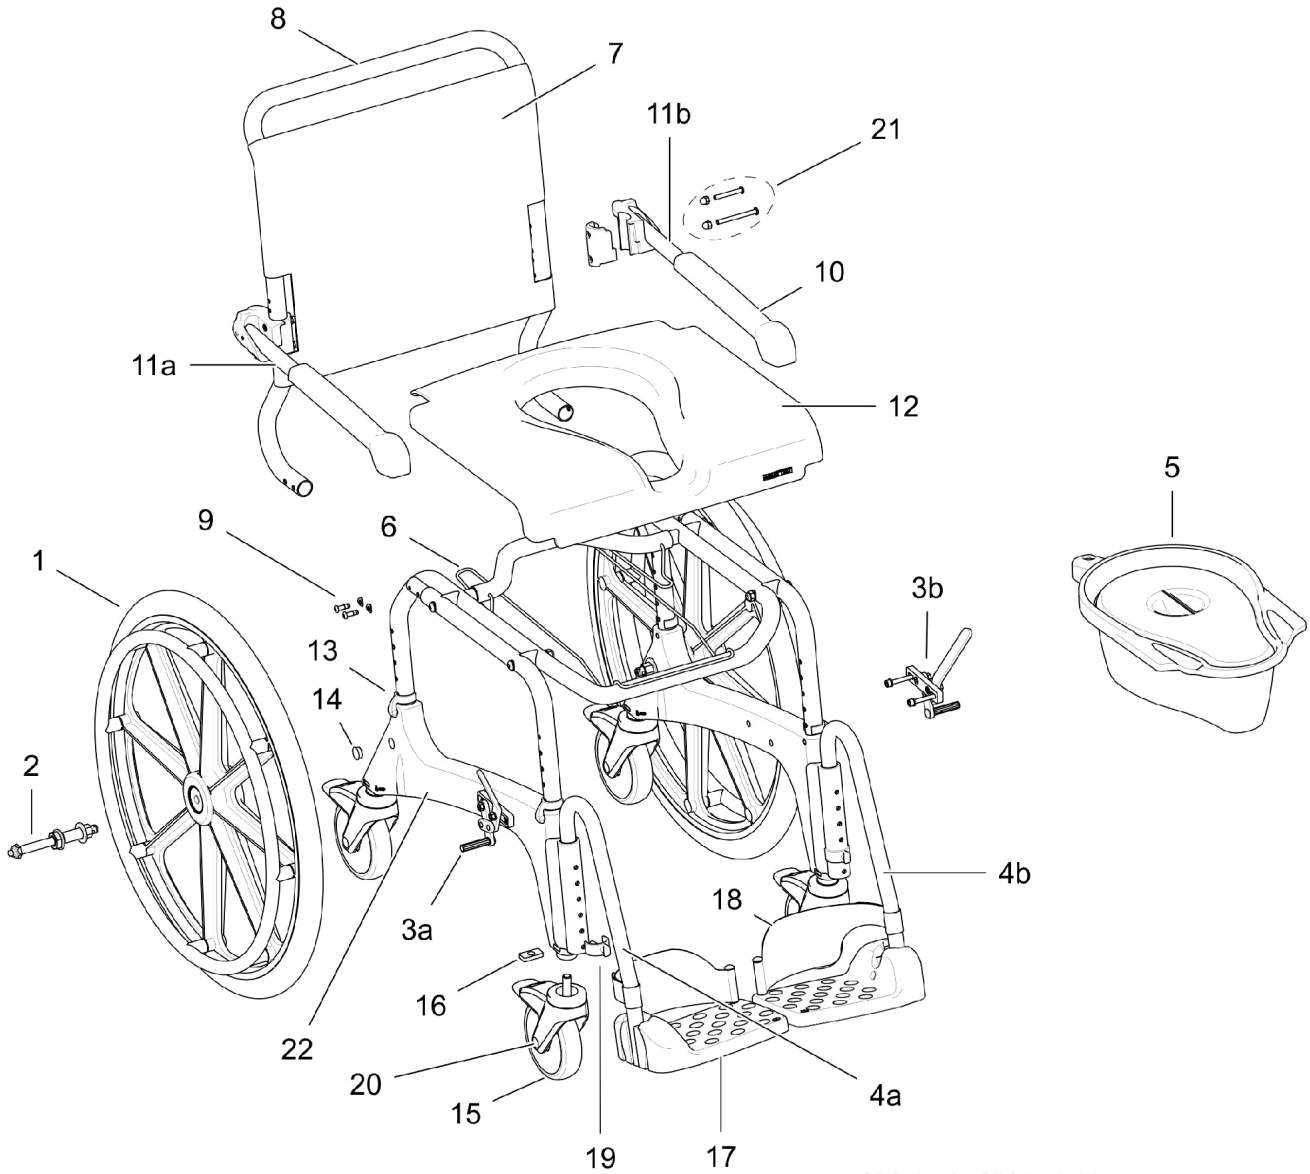

Aquatec Ocean Shower Commode

SPC_075A - SPS1542894

Aquatec Ocean Shower Commode

Item Number	Note	Part Number	Description	Quantity Per	
				Package	Assembly
1		16336	24 In Wheel W / Handrim for Ocean/Ergo SP	1	2
2		16418	Cpl Set Hub and QR Axle (16338 and 16337)	1	2
1-2		16379	Self Propelling Wheels Kit complete including brakes	1	1
3a		16340	Rt. Brk. Lever Ocean / Ergo Commodes	1	1
3b		16339	Lt. Brk. Lever - Ocean / Ergo Commodes	1	1
4a	A	SP1643542	Footrest cpl., Right - Ocean (XL) / VIP / Ocean Ergo Series	1	1
4b	B	SP1643541	Footrest cpl., Left - Ocean (XL) / (Dual-)VIP / Ocean Ergo Series	1	1
5		10230	Collection Pan with Lid	1	1
9		1542900	Bkrst Hdwr. - Ergo / Ocean (Dual-)VIP / XL	1	1
10		16472	Armrest Pads Incl. Screws Kit	1	2
11a		1470693	Armrest assembly, Right	1	1
11b		1470694	Armrest Assembly Left	1	1
13		16256	Side Frame Adj. Clip	1	1
15		16259	Caster, Locking, Red Tab	1	4
17		1470689	Footrest Plate	1	2
18		16334	Heel Loop (Pair)	2	1
21		1471052	Ocean Armrest Kit Parts	1	1
NOTE: A - Replaces 1470696 B - Replaces 1470695					
Items not listed are non-saleable					