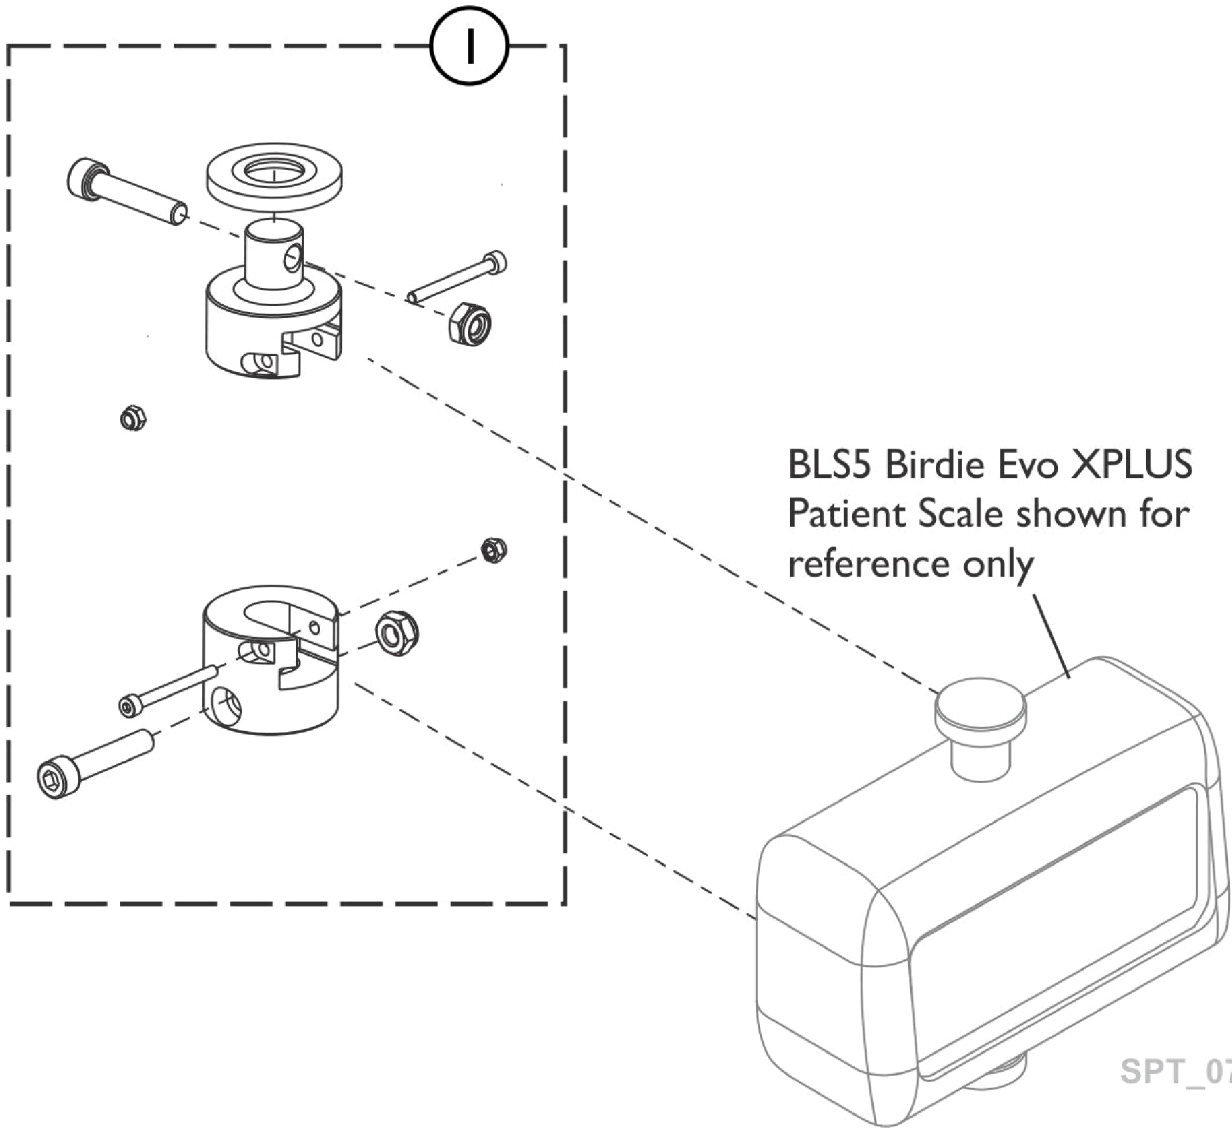

Spareparts For Accessories - Scale Attachment Hardware

Spareparts For Accessories - Scale Attachment Hardware

Item Number	Note	Part Number	Description	Quantity Per	
				Package	Assembly
1		SP1645835	Kit, Scale Attachment Hardware, Fixed Mechanism, RS300	1	1