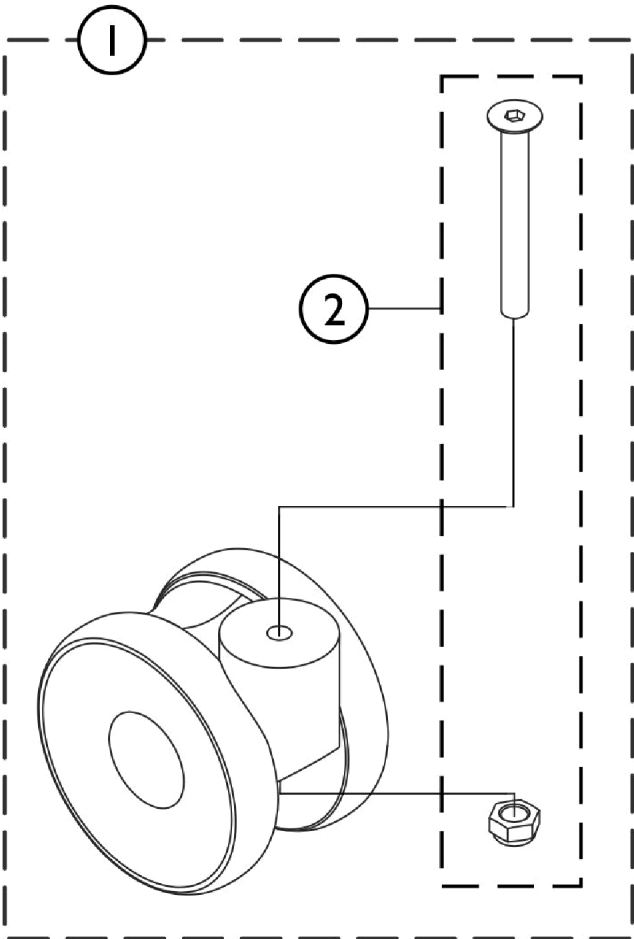

Front Casters and Rear Casters w/ Brake

ISPS1650826

SPT_058A

Front Casters and Rear Casters w/ Brake

Item Number	Note	Part Number	Description	Quantity Per	
				Package	Assembly
1		SP1650846	Castor w/o Brake, Front w/ Hardware 100mm (4")	1	2
2		SP1650848	Hardware, Castor w/o Brake, Front 100mm (4")	1	2
3		SP1660537	Kit, Caster w/ Brake, Rear w/ Hardware 125mm (5")	1	2
4		SP1660538	Screw for Rear Caster 125mm (5") (Pkg. of 2)	2	1