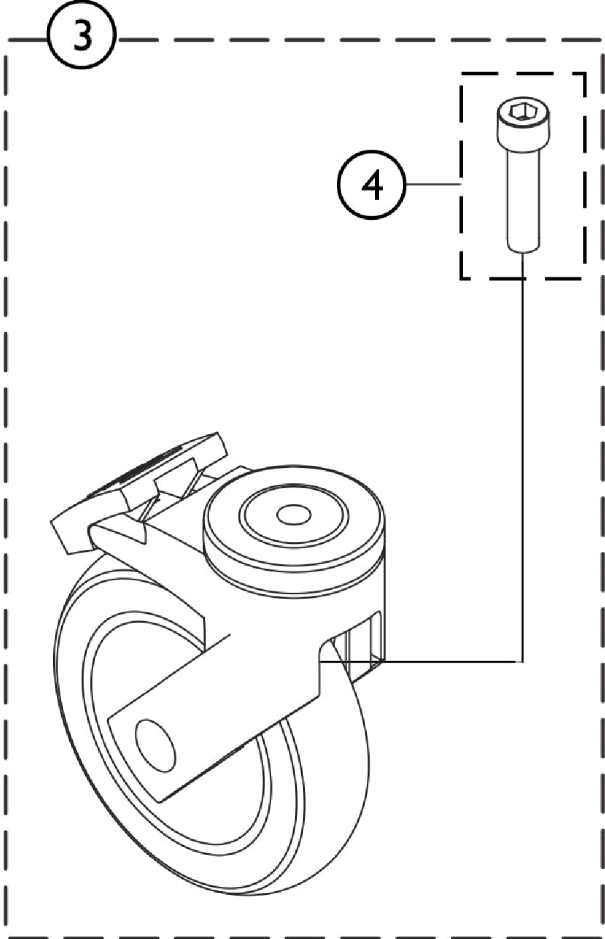

Front Casters and Rear Casters w/ Brake

ISPS1650826

SPT_058A

Front Casters and Rear Casters w/ Brake

Item Number	Note	Part Number	Description	Quantity Per	
				Package	Assembly
1		SP1650846	Castor w/o Brake, Front w/ Hardware 100mm (4")	1	2
2		SP1650848	Hardware, Castor w/o Brake, Front 100mm (4")	1	2
3		SP1660537	Kit, Caster w/ Brake, Rear w/ Hardware 125mm (5")	1	2
4		SP1660538	Screw for Rear Caster 125mm (5") (Pkg. of 2)	2	1