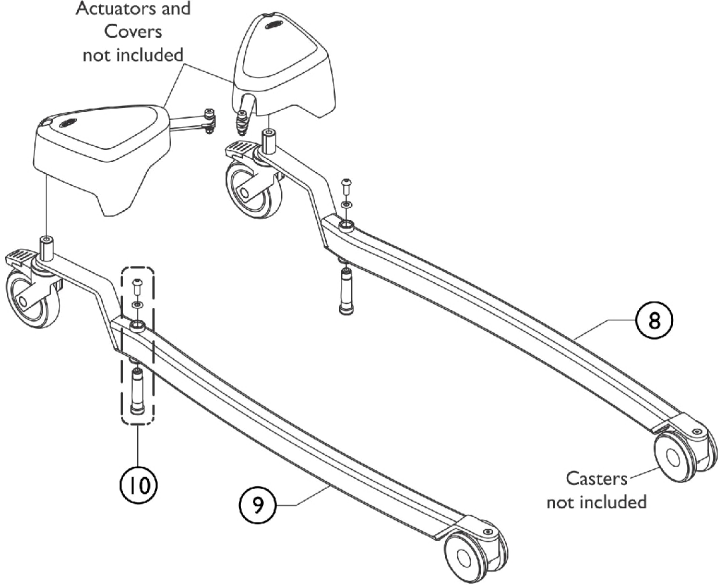

Base and Legs For Foldable Mast w/ Electrical Leg Spread

ISP1650821 ~ 1645846
ISP1650823 ~ 1645846
SPT_054A

Base and Legs For Foldable Mast w/ Electrical Leg Spread

Item Number	Note	Part Number	Description	Quantity Per	
				Package	Assembly
3		SP1646694	Kit, Handle Hardware, Foldable Mast	1	1
4		SP1545308-701 2	Insert, Padded Plastic	1	1
5		SP1650834	Kit, Plastic Cover, Foldable Mast	1	1
6		SP1651198	Kit, Base Hardware	1	1
7		SP1426680	Clips, Cable (Pkg. of 2)	2	1
8		SP1651199	Leg, Birdie EVO XPLUS/ ISA XPLUS - Left	1	1
9		SP1651200	Leg, Birdie EVO XPLUS/ ISA XPLUS - Right	1	1
10		SP1650839	Kit, Hardware, Bushing, Screw and Washer	1	1

Item #1 Base and Legs Assembly w/ Casters and Item #2 Foldable Mast Base is Non-Saleable