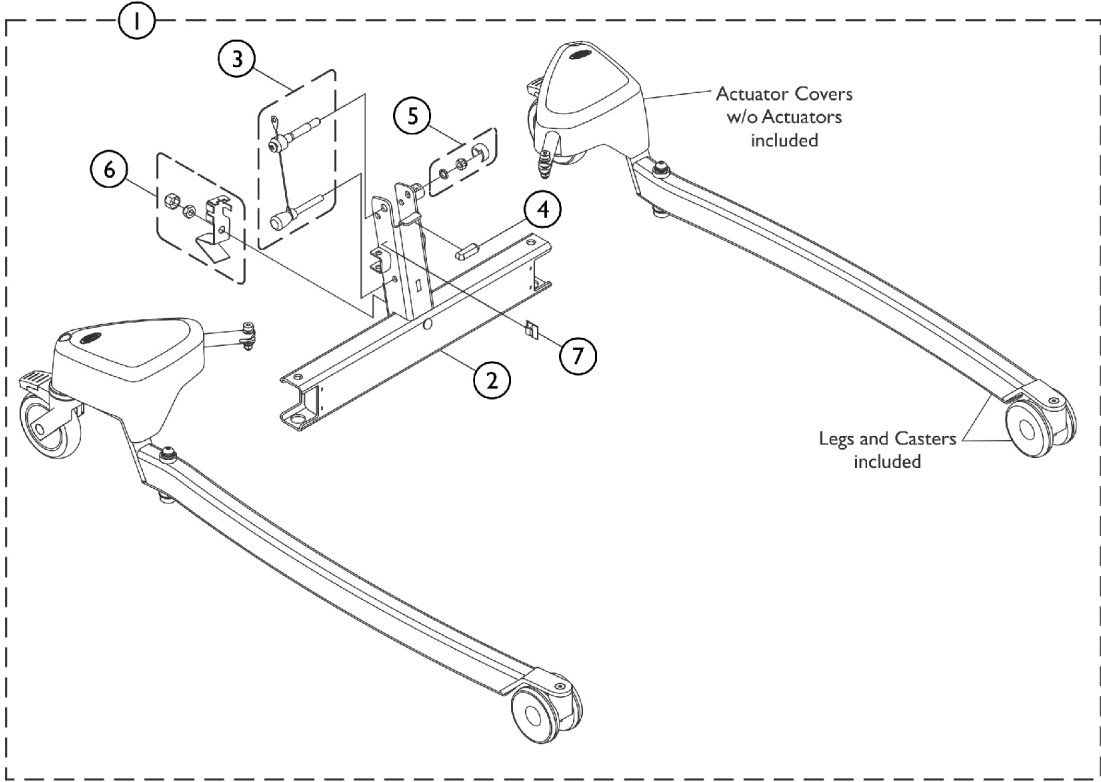

Base and Legs For Foldable Mast w/ Electrical Leg Spread

ISP1650821 ~ 1645846
ISP1650823 ~ 1645846
SPT_054A

Base and Legs For Foldable Mast w/ Electrical Leg Spread

Item Number	Note	Part Number	Description	Quantity Per	
				Package	Assembly
3		SP1646694	Kit, Handle Hardware, Foldable Mast	1	1
4		SP1545308-701 2	Insert, Padded Plastic	1	1
5		SP1650834	Kit, Plastic Cover, Foldable Mast	1	1
6		SP1651198	Kit, Base Hardware	1	1
7		SP1426680	Clips, Cable (Pkg. of 2)	2	1
8		SP1651199	Leg, Birdie EVO XPLUS/ ISA XPLUS - Left	1	1
9		SP1651200	Leg, Birdie EVO XPLUS/ ISA XPLUS - Right	1	1
10		SP1650839	Kit, Hardware, Bushing, Screw and Washer	1	1

Item #1 Base and Legs Assembly w/ Casters and Item #2 Foldable Mast Base is Non-Saleable