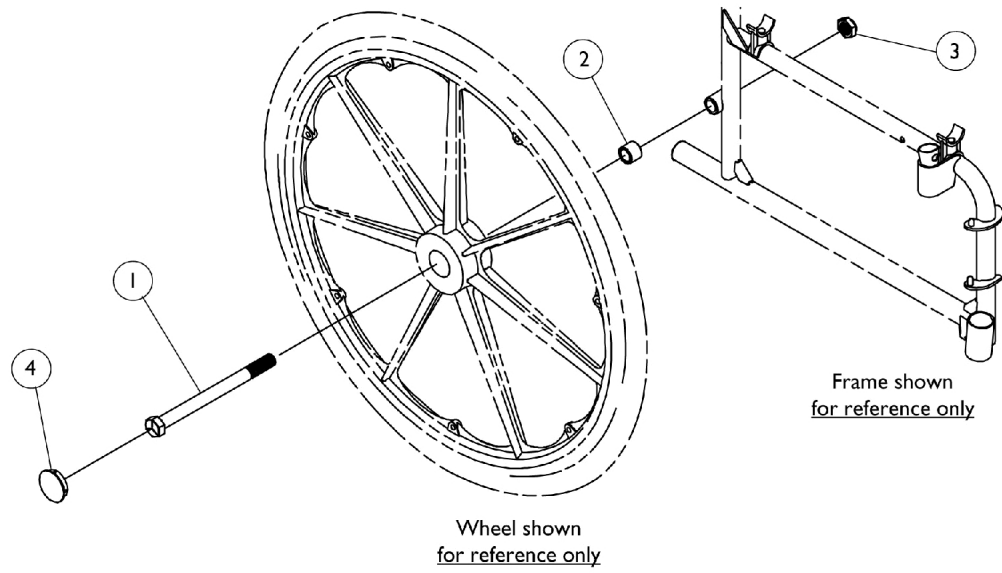

Rear Wheel Hardware

Rear Wheel Hardware

Item Number	Note	Part Number	Description	Quantity Per	
				Package	Assembly
1	A	47203X024-NLA	NLA - Bolt, Hex Head (7/16-20 x 4")	1	1
1	B	47203X025	Bolt, Hex Head Cap (7/16-20 x 4-3/4")	1	1
2	A	40157X011-NLA	NLA - Washer, Steel (7/16 x 15/16 x 1/16")	1	1
2	B	47183X037-NLA	NLA - Spacer (1/2 x 7/8 x 7/8")	1	1
3		7930352-NLA	NLA Locknut (7/16-20)	25	1
4	C	1027600-NLA	NLA - Cap, Black	1	1
NOTE: A - Permanent Arm Chairs and Non-Reclining B - Removable Arm Chairs and All Recliners C - DTM Wheel Only					