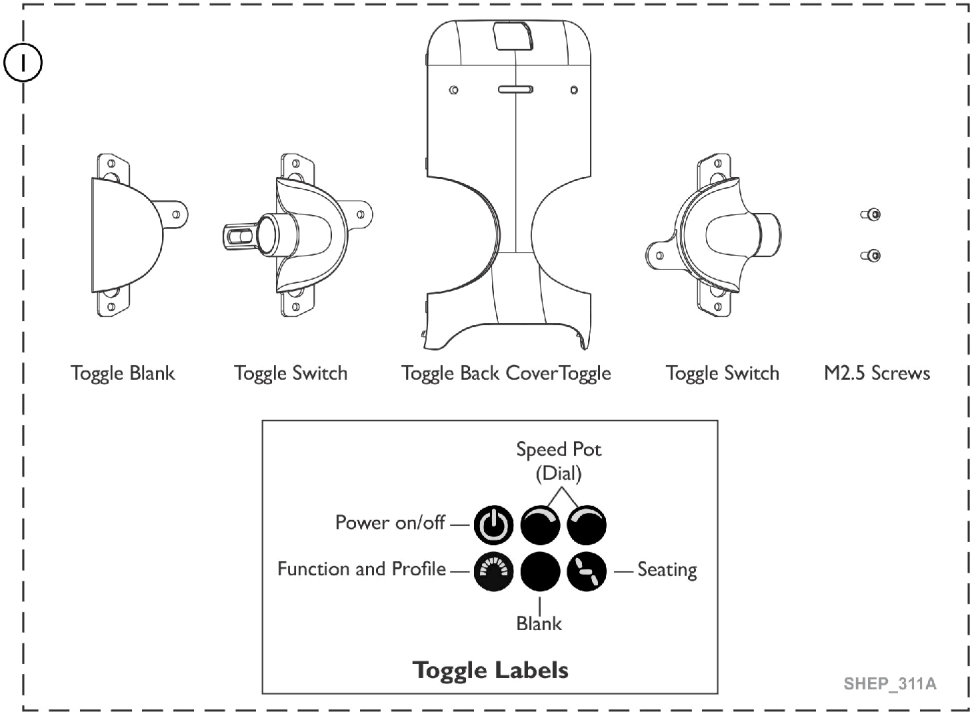

# Toggle Switch Kit (SW400TGL) For LINX DLX-REM400 Remote

# Toggle Switch Kit (SW400TGL) For LiNX DLX-REM400 Remote

| Item Number | Note | Part Number | Description                                     | Quantity Per |          |
|-------------|------|-------------|---|--------------|----------|
|             |      |             |   | Package      | Assembly |
| 1           | A    | 60108451    | Kit, Toggle, DLX-REM400 Touch Screen (SW400TGL) | 1            | 1        |

NOTE: A - Kit includes all items shown for Item #1.