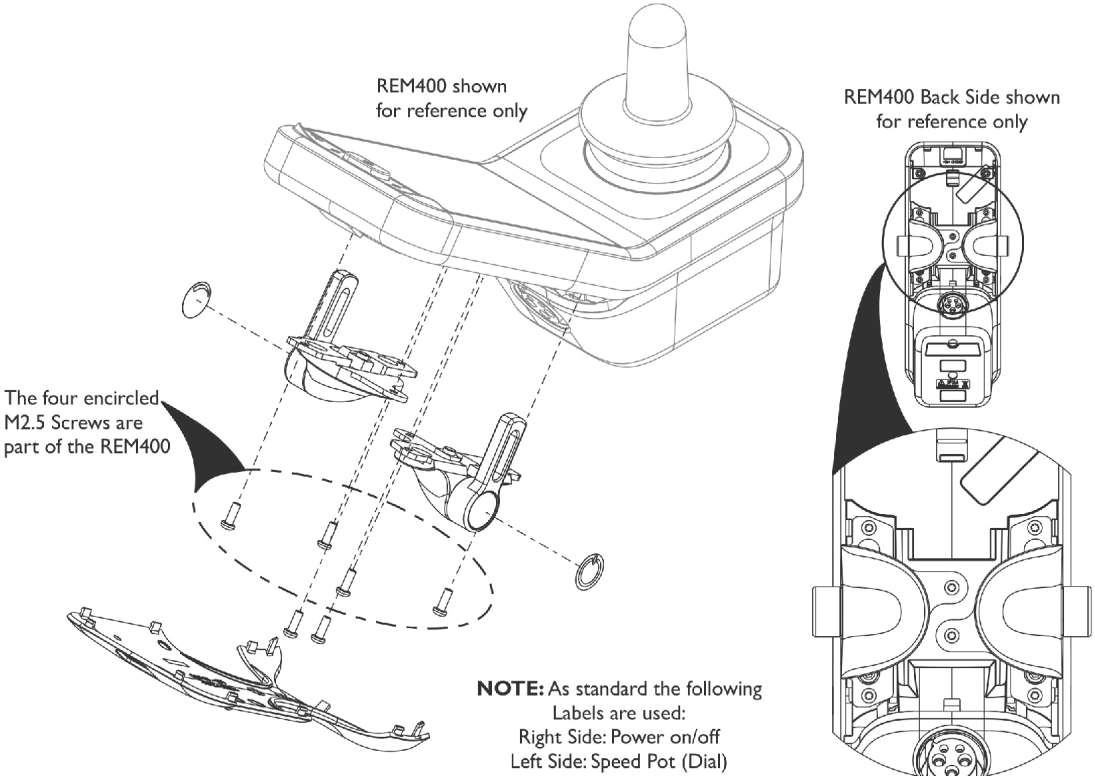

# Toggle Switch Kit (SW400TGL) For LINX DLX-REM400 Remote

# Toggle Switch Kit (SW400TGL) For LiNX DLX-REM400 Remote

| Item Number | Note | Part Number | Description                                     | Quantity Per |          |
|-------------|------|-------------|---|--------------|----------|
|             |      |             |   | Package      | Assembly |
| 1           | A    | 60108451    | Kit, Toggle, DLX-REM400 Touch Screen (SW400TGL) | 1            | 1        |

NOTE: A - Kit includes all items shown for Item #1.