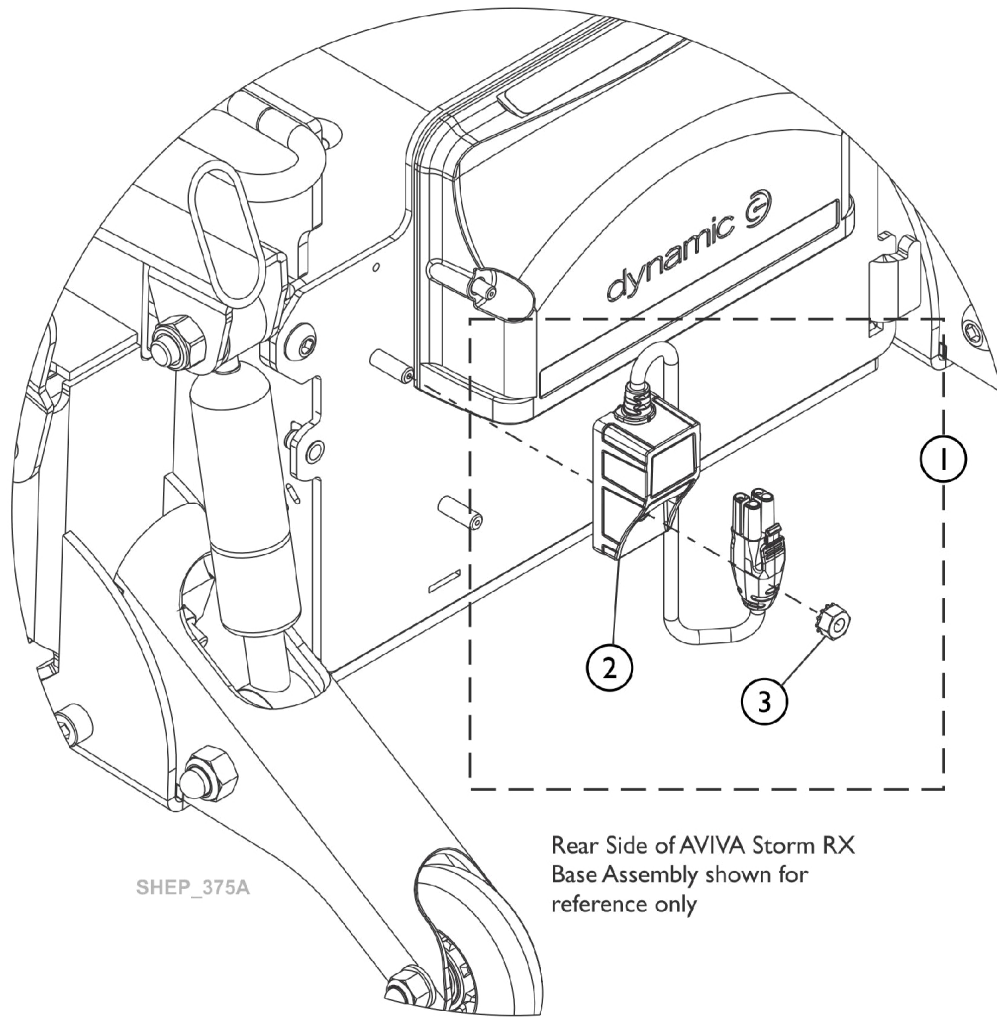

Electronics - GYRO Module and Mounting Hardware

Rear Side of AVIVA Storm RX
Base Assembly shown for
reference only

LiNX Power Module 120AL
Shown for reference only

Electronics - GYRO Module and Mounting Hardware

Item Number	Note	Part Number	Description	Quantity Per	
				Package	Assembly
1	A	60127936	Kit, Module, GYRO and Mounting Hardware	1	1
2			Module, GYRO LiNX (310mm)	1	1
3			Nut (M6 x 1mm)	1	1
			Sheet, Insert Parts Service	1	1