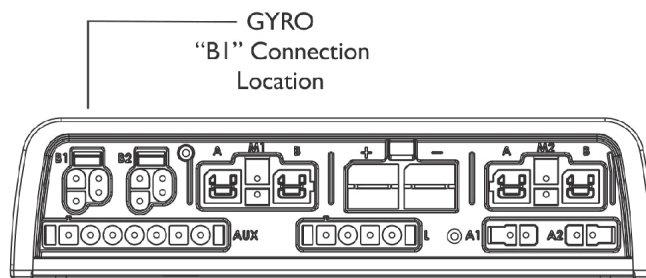

Electronics - GYRO Module and Mounting Hardware

Rear Side of AVIVA Storm RX
Base Assembly shown for
reference only

LiNX Power Module 120AL
Shown for reference only

Electronics - GYRO Module and Mounting Hardware

Item Number	Note	Part Number	Description	Quantity Per	
				Package	Assembly
1	A	60127936	Kit, Module, GYRO and Mounting Hardware	1	1
2			Module, GYRO LiNX (310mm)	1	1
3			Nut (M6 x 1mm)	1	1
			Sheet, Insert Parts Service	1	1