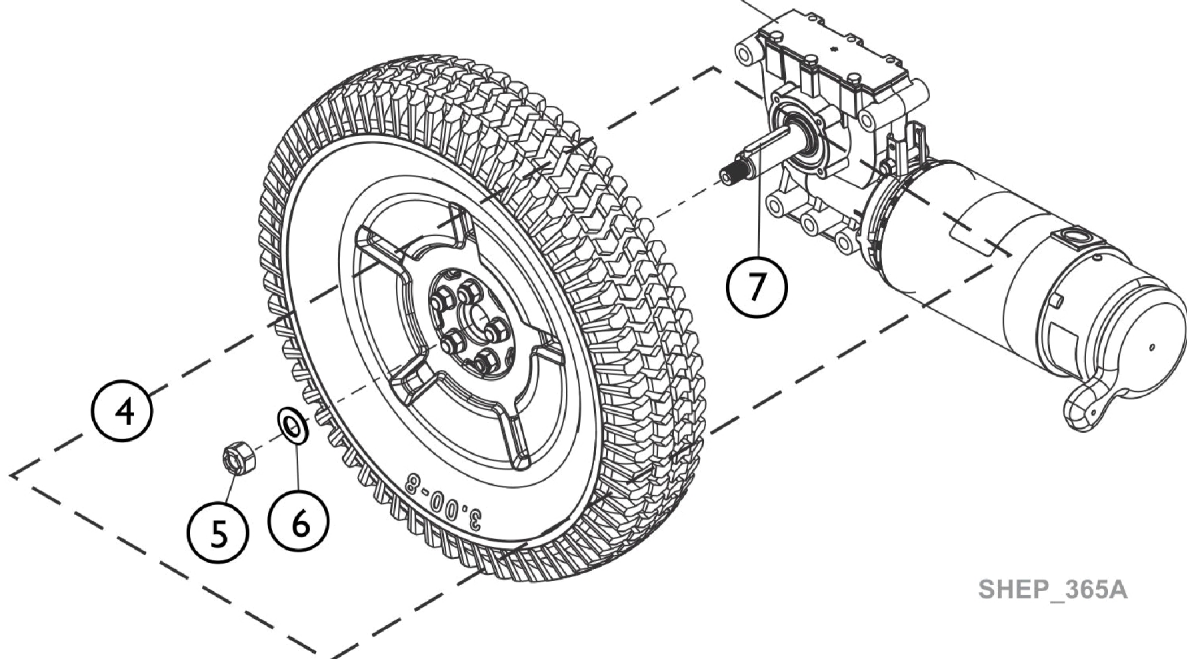

# Drive Wheels and Mounting Hardware (14" x 3")

Motor/Gearbox Assembly  
shown for reference only

SHEP\_365A

## Drive Wheels and Mounting Hardware (14" x 3")

Item Number	Note	Part Number	Description	Quantity Per	
				Package	Assembly
1	A	60124365	Kit, Drive Wheel, Flat Free w/ Hub Assembly, Black (14" x 3")	1	1
1	A	60127943	Kit, Drive Wheel, Pneumatic w/ Hub Assembly, Black (14" x 3")	1	1
2		60129164	Kit, Drive Wheel Hub Cap, Black	1	1
3		See Chart	Item #3 Drive Wheel Rim Cap Kit	1	1
3		See Chart	Item #3 Drive Wheel Rim Cap Kit (continued)	1	1
4	B	60129154	Kit, Drive Wheel Mounting Hardware	1	1
5			Locknut (M12 x 1.5)	1	1
6			Washer, Belleville (12 x 23 x 1.5mm)	1	1
7			Key (6mm x 6mm x 40mm)	1	1
7			Sheet, Insert Parts Service	1	1
7		1023264	Key (6mm x 6mm x 40mm)	1	1

NOTE: A - Includes 1 ea. Drive Wheel Rim Cap.