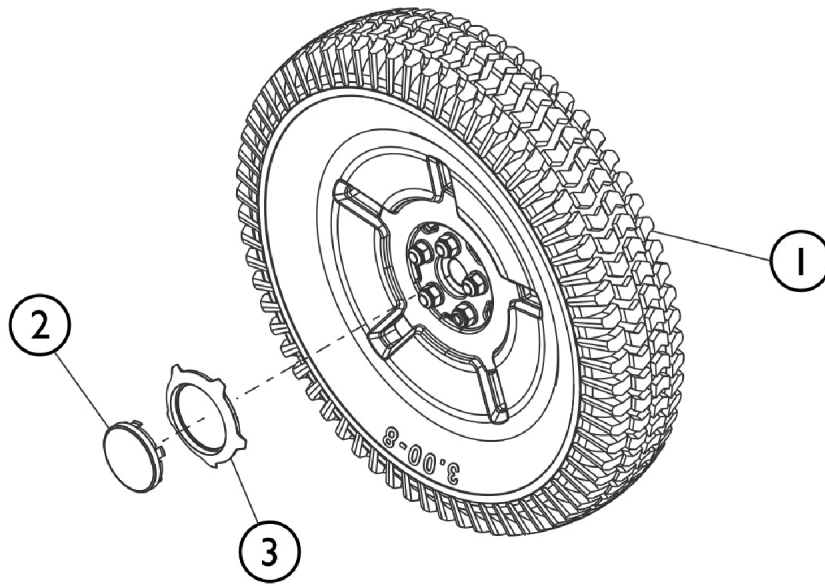

# Drive Wheels and Mounting Hardware (14" x 3")

Motor/Gearbox Assembly  
shown for reference only

SHEP\_365A

## Drive Wheels and Mounting Hardware (14" x 3")

Item Number	Note	Part Number	Description	Quantity Per	
				Package	Assembly
1	A	60124365	Kit, Drive Wheel, Flat Free w/ Hub Assembly, Black (14" x 3")	1	1
1	A	60127943	Kit, Drive Wheel, Pneumatic w/ Hub Assembly, Black (14" x 3")	1	1
2		60129164	Kit, Drive Wheel Hub Cap, Black	1	1
3		See Chart	Item #3 Drive Wheel Rim Cap Kit	1	1
3		See Chart	Item #3 Drive Wheel Rim Cap Kit (continued)	1	1
4	B	60129154	Kit, Drive Wheel Mounting Hardware	1	1
5			Locknut (M12 x 1.5)	1	1
6			Washer, Belleville (12 x 23 x 1.5mm)	1	1
7			Key (6mm x 6mm x 40mm)	1	1
7			Sheet, Insert Parts Service	1	1
7		1023264	Key (6mm x 6mm x 40mm)	1	1

NOTE: A - Includes 1 ea. Drive Wheel Rim Cap.