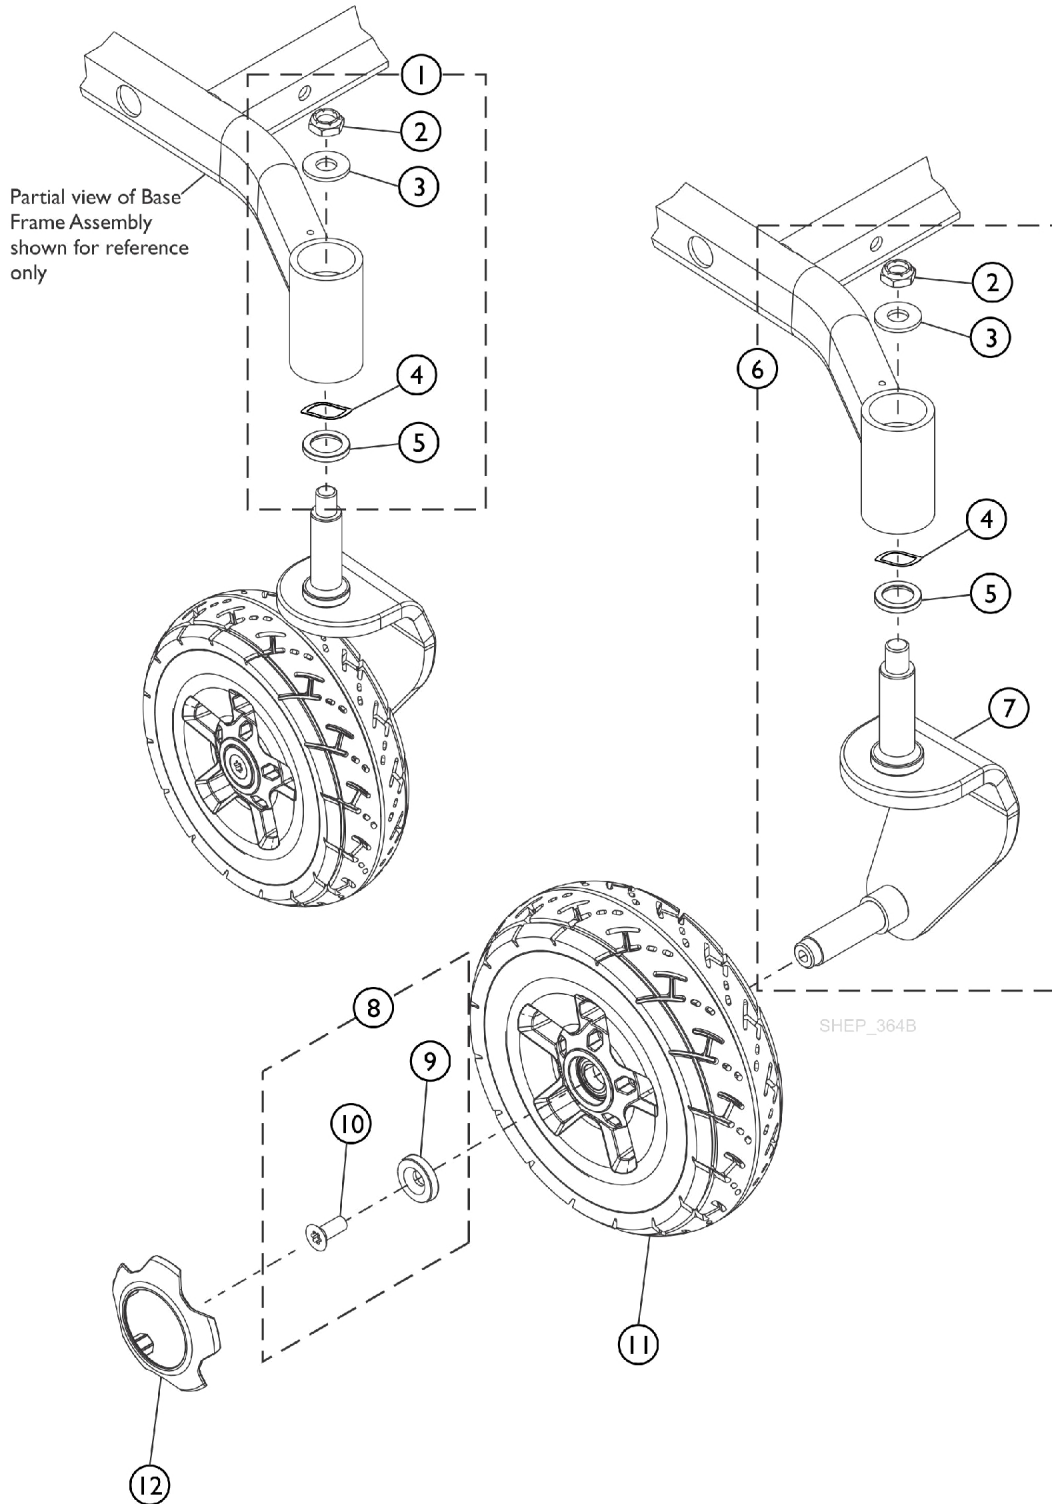

Caster - 8" Front - Single Sided Fork

Caster - 8" Front - Single Sided Fork

Item Number	Note	Part Number	Description	Quantity Per		
				Package	Assembly	
1	A	60127931	Kit, Fork Mounting Hardware	1	1	
2			Locknut (1/2-20)	1	1	
3			Washer DIN 125-013 zc	1	1	
4			Washer, Wave (25/32 x 1 x 1/64")	1	1	
5			Spacer, Bronze Fork	1	1	
			Sheet, Insert Parts Service	1	1	
6	B	60127898	Kit, Fork Assembly, Single Sided w/ Hardware (8") - Right	1	1	
2			Locknut (1/2-20)	1	1	
3			Washer DIN 125-013 zc	1	1	
4			Washer, Wave (25/32 x 1 x 1/64")	1	1	
5			Spacer, Bronze Fork	1	1	
7			Fork, Single Sided 8" - Right	1	1	
					Sheet, Insert Parts Service	1
6	B	60127899	Kit, Fork Assembly, Single Sided w/ Hardware (8") - Left	1	1	
2			Locknut (1/2-20)	1	1	
3			Washer DIN 125-013 zc	1	1	
4			Washer, Wave (25/32 x 1 x 1/64")	1	1	
5			Spacer, Bronze Fork	1	1	
7			Fork, Single Sided 8" - Left	1	1	
					Sheet, Insert Parts Service	1
8	C	60124367	Kit, Caster Mounting Hardware	1	1	
9			Spacer, Black (9 x 27 x 5.5mm)	1	1	
10			Screw, DIN7991SVZ TX PB (M8 x 20 x 12.9mm)	1	1	
			Sheet, Insert Parts Service	1	1	
11	D	60124366	Kit, Wheel Assembly, Flat Free, Black (8x2.50-4) Right and Left (Pair)	2	1	
12			See Chart	Item #12 Caster Rim Cap Kit	1	1
12			See Chart	Item #12 Caster Rim Cap Kit (continued)	1	1

NOTE: A - Includes items 2-5
 B - Includes items 2-5 and 7
 C - Includes items 9 and 10
 D - Right and Left side Wheel Assembly sold as pair only.

Item #12 Caster Rim Cap Kit

Description	Obsidian Black (170PR)	Ruby Red (171PR)	Peacock Blue (172PR)	Pink Flamingo (173PR)	Purple Passion (174PR)	Denim Navy (175PR)
Caster Rim Cap Kit	60129184 See Note(s) A	60129185 See Note(s) A	60129186 See Note(s) A	60129187 See Note(s) A	60129188 See Note(s) A	60129189 See Note(s) A