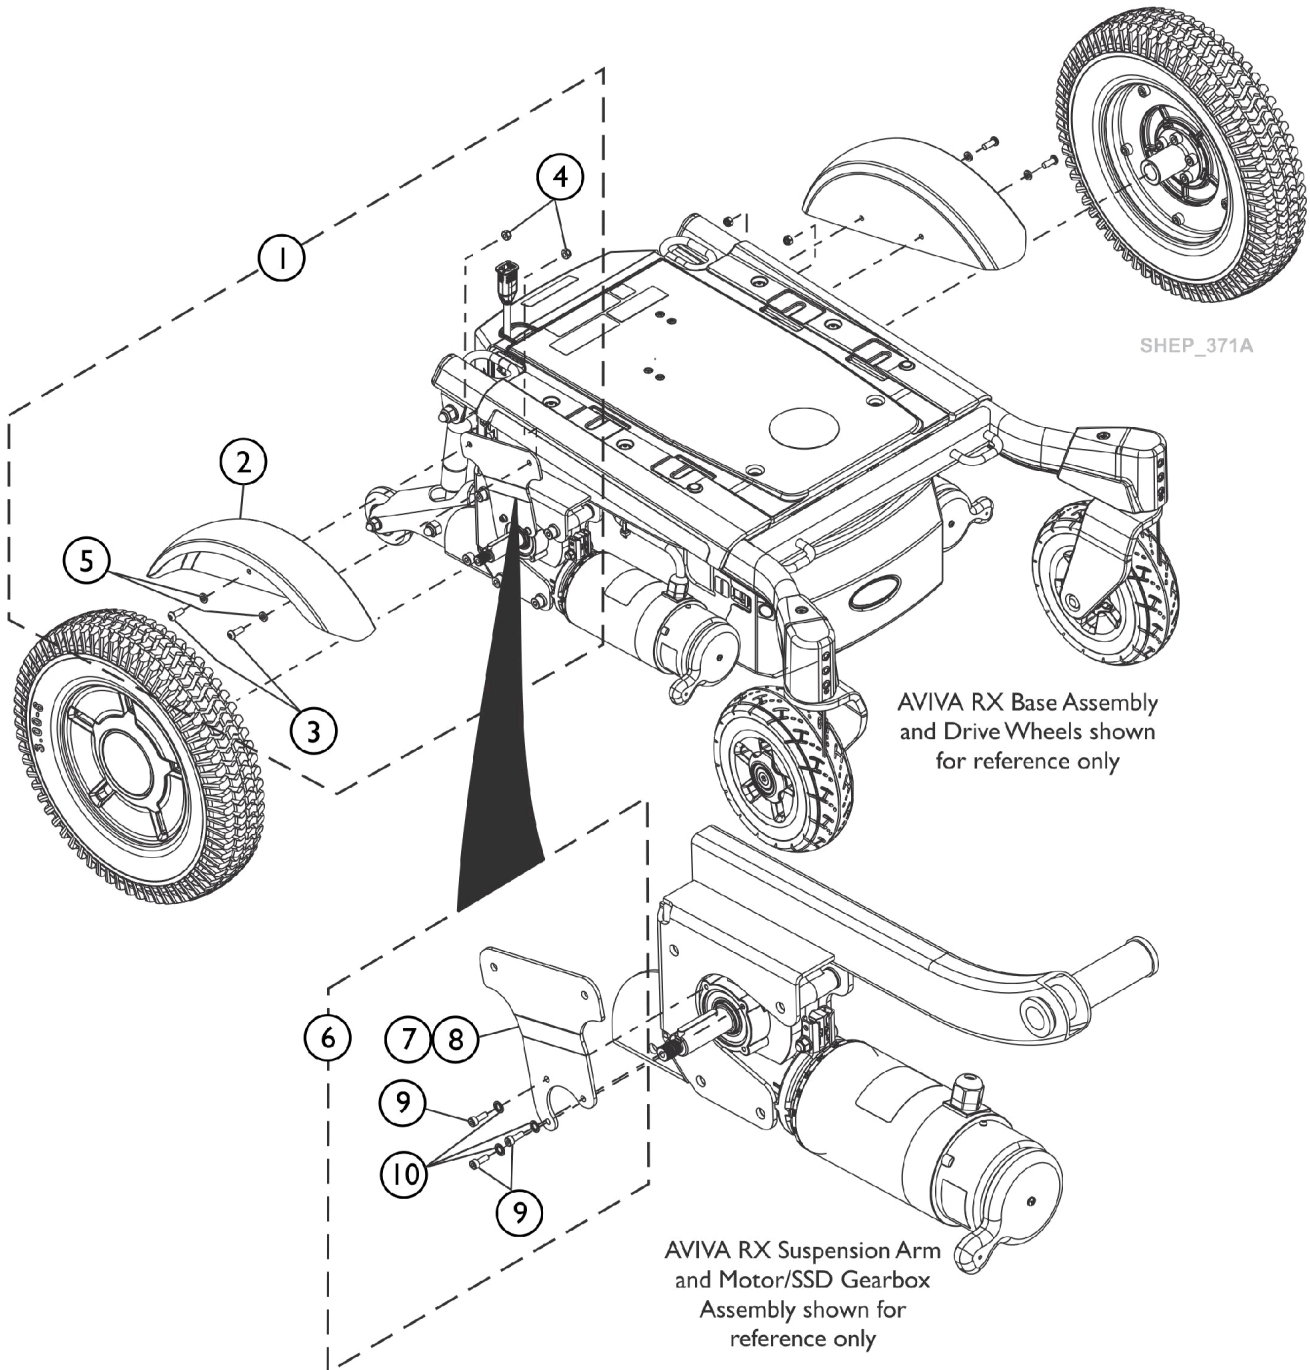

# Fender w/ Hardware, Drive Wheel

## Fender w/ Hardware, Drive Wheel

Item Number	Note	Part Number	Description	Quantity Per	
				Package	Assembly
1	A	See Chart	Item #1 Fender w/ Hardware, Drive Wheel Kit	1	1
6		60127913	Kit, Fender Brackets (Right and Left)	1	1
7			Bracket, Fender, Black - Right	1	1
8			Bracket, Fender, Black - Left	1	1
9			Screw, Socket Head Cap (M4 x 0.7 x 12)	1	6
10			NLA - Washer, Lock Internal Tooth (#10)	1	6
			Sheet, Insert Parts Service	1	1

NOTE: A - Includes items 7-10.

NOTE: A - Includes items 2-5 to accommodate one side only.