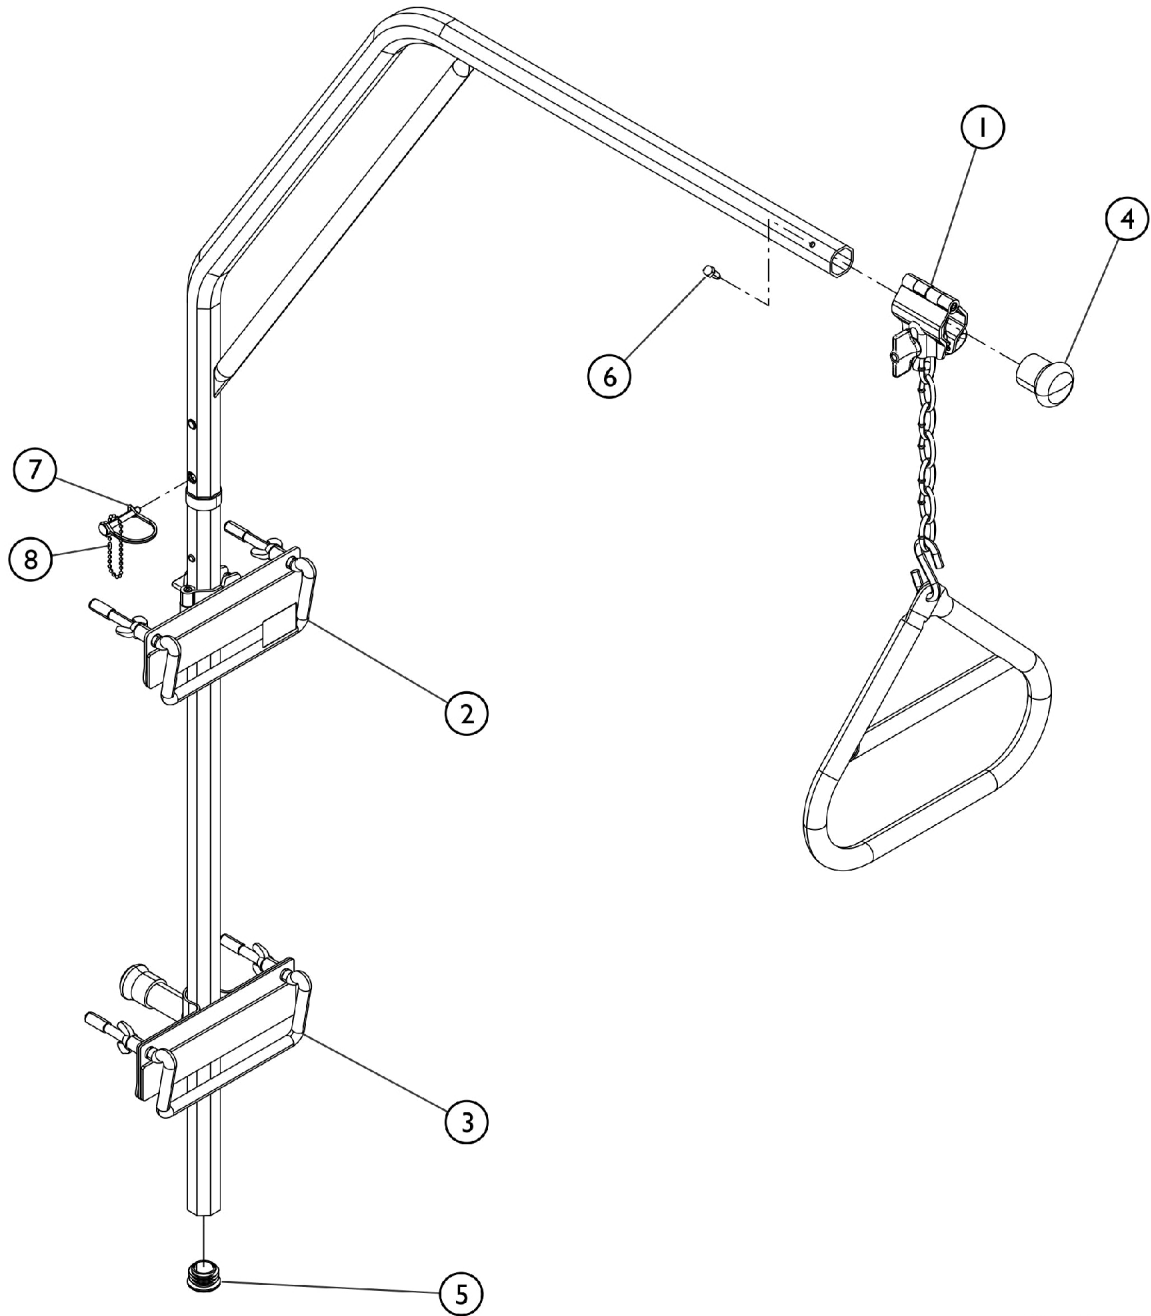

# Offset Trapeze Bar 7740A

Model 7740A Octagon Tube

SBP\_110A

## Offset Trapeze Bar 7740A

Item Number	Note	Part Number	Description	Quantity Per	
				Package	Assembly
1		7941P	Grab Bar with Chain and Clamp, Grey	1	1
2		7950P	Bed Bracket, Upper, Grey	1	1
3		7953P	Bed Bracket, Lower, Grey	1	1
4		17167X000-NLA	NLA - Bumper, Grey	1	1
5		1183776-NLA	NLA -Plug, Button (1-1/4 Dia.)	1	1
6		17125X000-NLA	NLA - Screw, Hex Head (1/4-14 x 5/8")	1	1