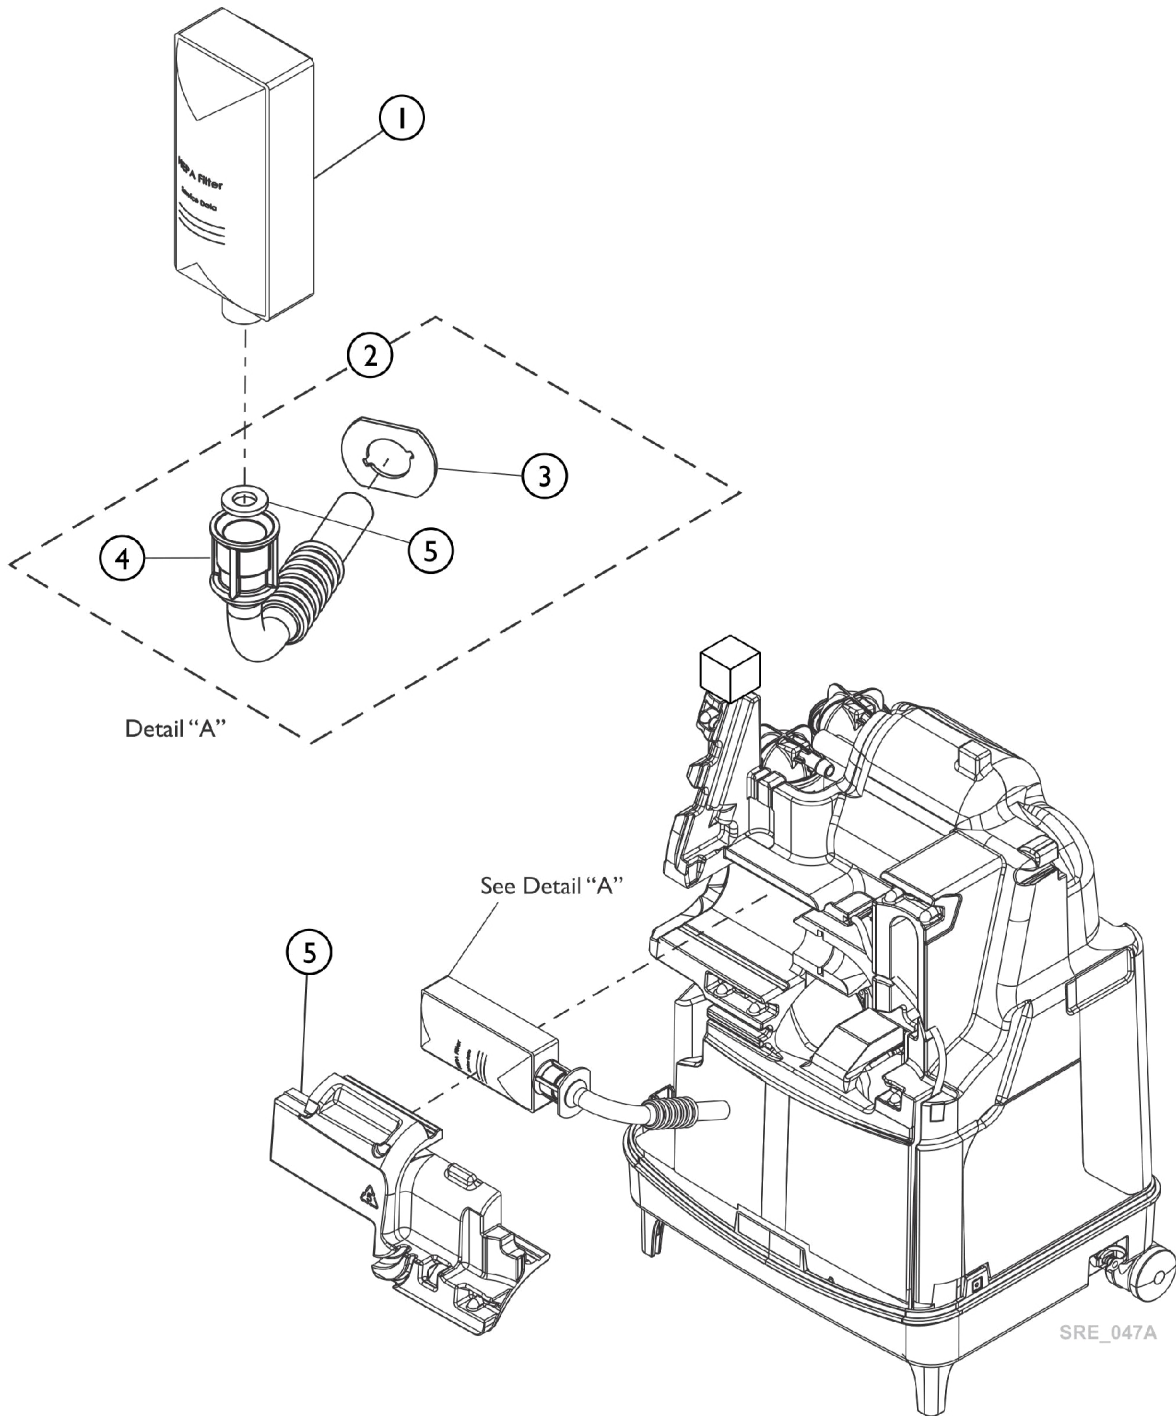

Inlet Filter Assembly

Platinum 5NXG Lower Assembly
shown for reference only

Inlet Filter Assembly

Item Number	Note	Part Number	Description	Quantity Per	
				Package	Assembly
1		60127147	Kit, Inlet Sound Filter, Platinum 5NXG	1	1
			Filter, Inlet Sound Reduced	1	1
			Sheet, Insert Parts Service	1	1
2	A	60127148	Kit, Inlet Sound Filter Flange and Tubing, Platinum 5NXG	1	1
3			Flange, Inlet Filter, Platinum 5NXG	1	1
4			Tube, Inlet to Compressor Molded, Platinum 5NXG	1	1
5			Washer, Inlet Filter	1	1
			Sheet, Insert Parts Service	1	1
5		60127175	Kit, Inlet Filter Shell Cover	1	1
			Cover, Inlet Filter Shell	1	1
			Sheet, Insert Parts Service	1	1

NOTE: A - Includes items 3-5.