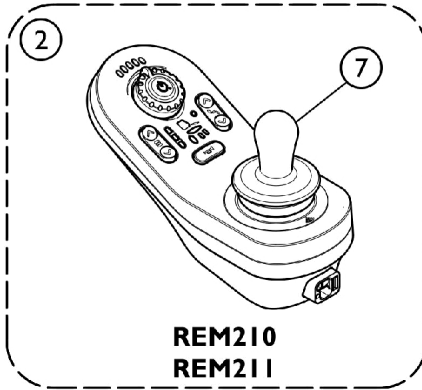

Remotes and Displays

1605187.iso
SHEP_205C

Remotes and Displays

Item Number	Note	Part Number	Description	Quantity Per	
				Package	Assembly
1	A	60102503	Kit, LiNX Remote DLX-REM110	1	1
2	B	60102501	Kit, LiNX Remote DLX-REM210	1	1
2	C	60102502	Kit, LiNX Remote DLX-REM211	1	1
3	D	60102504	Kit, LiNX Remote DLX-REM216	1	1
4	D	60102505	Kit, LiNX Remote DLX-REM400 Touch Screen	1	1
5	D	60108460	Kit, LiNX Remote DLX-REM400 Touch Screen w/ Toggles	1	1
6	D	60102506	Kit, LiNX Remote DLX-REM500 Display Only	1	1
7	E	GPL55470	Knob, Joystick (JS4REM050)	1	1
8		GPA55475	Knob, Joystick (DLX-REM400-A)	1	1

NOTE: A - Drive Only.
 B - Drive and Actuators 1 or 2.
 C - Drive, Actuators 2 or more
 D - Drive, Actuators 2 or more, Lights
 E - Used for all Remotes except DLX-REM400