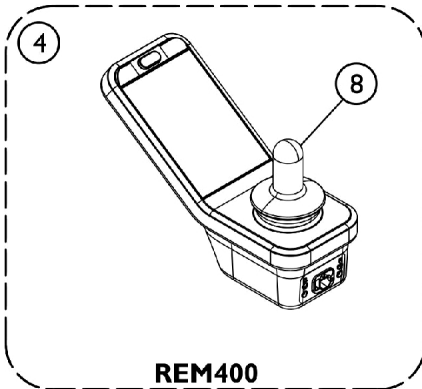

Remotes and Displays

1605187.iso
SHEP_205C

Remotes and Displays

Item Number	Note	Part Number	Description	Quantity Per	
				Package	Assembly
1	A	60102503	Kit, LiNX Remote DLX-REM110	1	1
2	B	60102501	Kit, LiNX Remote DLX-REM210	1	1
2	C	60102502	Kit, LiNX Remote DLX-REM211	1	1
3	D	60102504	Kit, LiNX Remote DLX-REM216	1	1
4	D	60102505	Kit, LiNX Remote DLX-REM400 Touch Screen	1	1
5	D	60108460	Kit, LiNX Remote DLX-REM400 Touch Screen w/ Toggles	1	1
6	D	60102506	Kit, LiNX Remote DLX-REM500 Display Only	1	1
7	E	GPL55470	Knob, Joystick (JS4REM050)	1	1
8		GPA55475	Knob, Joystick (DLX-REM400-A)	1	1

NOTE: A - Drive Only.
 B - Drive and Actuators 1 or 2.
 C - Drive, Actuators 2 or more
 D - Drive, Actuators 2 or more, Lights
 E - Used for all Remotes except DLX-REM400