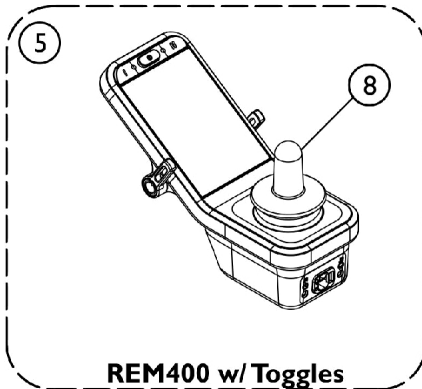

Remotes and Displays

1605187.iso
SHEP_205C

Remotes and Displays

Item Number	Note	Part Number	Description	Quantity Per	
				Package	Assembly
1	A	60102503	Kit, LiNX Remote DLX-REM110	1	1
2	B	60102501	Kit, LiNX Remote DLX-REM210	1	1
2	C	60102502	Kit, LiNX Remote DLX-REM211	1	1
3	D	60102504	Kit, LiNX Remote DLX-REM216	1	1
4	D	60102505	Kit, LiNX Remote DLX-REM400 Touch Screen	1	1
5	D	60108460	Kit, LiNX Remote DLX-REM400 Touch Screen w/ Toggles	1	1
6	D	60102506	Kit, LiNX Remote DLX-REM500 Display Only	1	1
7	E	GPL55470	Knob, Joystick (JS4REM050)	1	1
8		GPA55475	Knob, Joystick (DLX-REM400-A)	1	1

NOTE: A - Drive Only.
 B - Drive and Actuators 1 or 2.
 C - Drive, Actuators 2 or more
 D - Drive, Actuators 2 or more, Lights
 E - Used for all Remotes except DLX-REM400