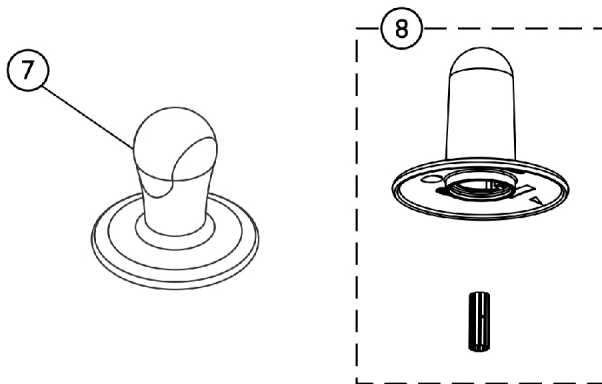

Remotes and Displays

1605187.iso
SHEP_205C

Remotes and Displays

Item Number	Note	Part Number	Description	Quantity Per	
				Package	Assembly
1	A	60102503	Kit, LiNX Remote DLX-REM110	1	1
2	B	60102501	Kit, LiNX Remote DLX-REM210	1	1
2	C	60102502	Kit, LiNX Remote DLX-REM211	1	1
3	D	60102504	Kit, LiNX Remote DLX-REM216	1	1
4	D	60102505	Kit, LiNX Remote DLX-REM400 Touch Screen	1	1
5	D	60108460	Kit, LiNX Remote DLX-REM400 Touch Screen w/ Toggles	1	1
6	D	60102506	Kit, LiNX Remote DLX-REM500 Display Only	1	1
7	E	GPL55470	Knob, Joystick (JS4REM050)	1	1
8		GPA55475	Knob, Joystick (DLX-REM400-A)	1	1

NOTE: A - Drive Only.
 B - Drive and Actuators 1 or 2.
 C - Drive, Actuators 2 or more
 D - Drive, Actuators 2 or more, Lights
 E - Used for all Remotes except DLX-REM400