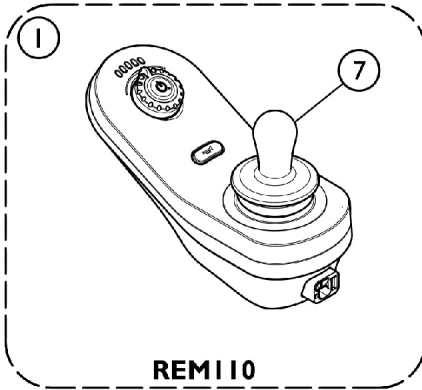

Remotes and Displays

1605187.iso
SHEP_205C

Remotes and Displays

Item Number	Note	Part Number	Description	Quantity Per	
				Package	Assembly
1	A	60102503	Kit, LiNX Remote DLX-REM110	1	1
2	B	60102501	Kit, LiNX Remote DLX-REM210	1	1
2	C	60102502	Kit, LiNX Remote DLX-REM211	1	1
3	D	60102504	Kit, LiNX Remote DLX-REM216	1	1
4	D	60102505	Kit, LiNX Remote DLX-REM400 Touch Screen	1	1
5	D	60108460	Kit, LiNX Remote DLX-REM400 Touch Screen w/ Toggles	1	1
6	D	60102506	Kit, LiNX Remote DLX-REM500 Display Only	1	1
7	E	GPL55470	Knob, Joystick (JS4REM050)	1	1
8		GPA55475	Knob, Joystick (DLX-REM400-A)	1	1

NOTE: A - Drive Only.
 B - Drive and Actuators 1 or 2.
 C - Drive, Actuators 2 or more
 D - Drive, Actuators 2 or more, Lights
 E - Used for all Remotes except DLX-REM400