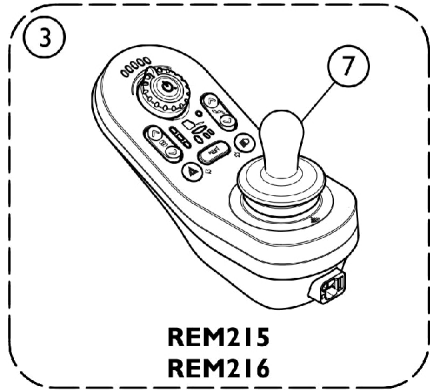

Remotes and Displays

1605187.iso
SHEP_205C

Remotes and Displays

Item Number	Note	Part Number	Description	Quantity Per	
				Package	Assembly
1	A	60102503	Kit, LiNX Remote DLX-REM110	1	1
2	B	60102501	Kit, LiNX Remote DLX-REM210	1	1
2	C	60102502	Kit, LiNX Remote DLX-REM211	1	1
3	D	60102504	Kit, LiNX Remote DLX-REM216	1	1
4	D	60102505	Kit, LiNX Remote DLX-REM400 Touch Screen	1	1
5	D	60108460	Kit, LiNX Remote DLX-REM400 Touch Screen w/ Toggles	1	1
6	D	60102506	Kit, LiNX Remote DLX-REM500 Display Only	1	1
7	E	GPL55470	Knob, Joystick (JS4REM050)	1	1
8		GPA55475	Knob, Joystick (DLX-REM400-A)	1	1

NOTE: A - Drive Only.
 B - Drive and Actuators 1 or 2.
 C - Drive, Actuators 2 or more
 D - Drive, Actuators 2 or more, Lights
 E - Used for all Remotes except DLX-REM400