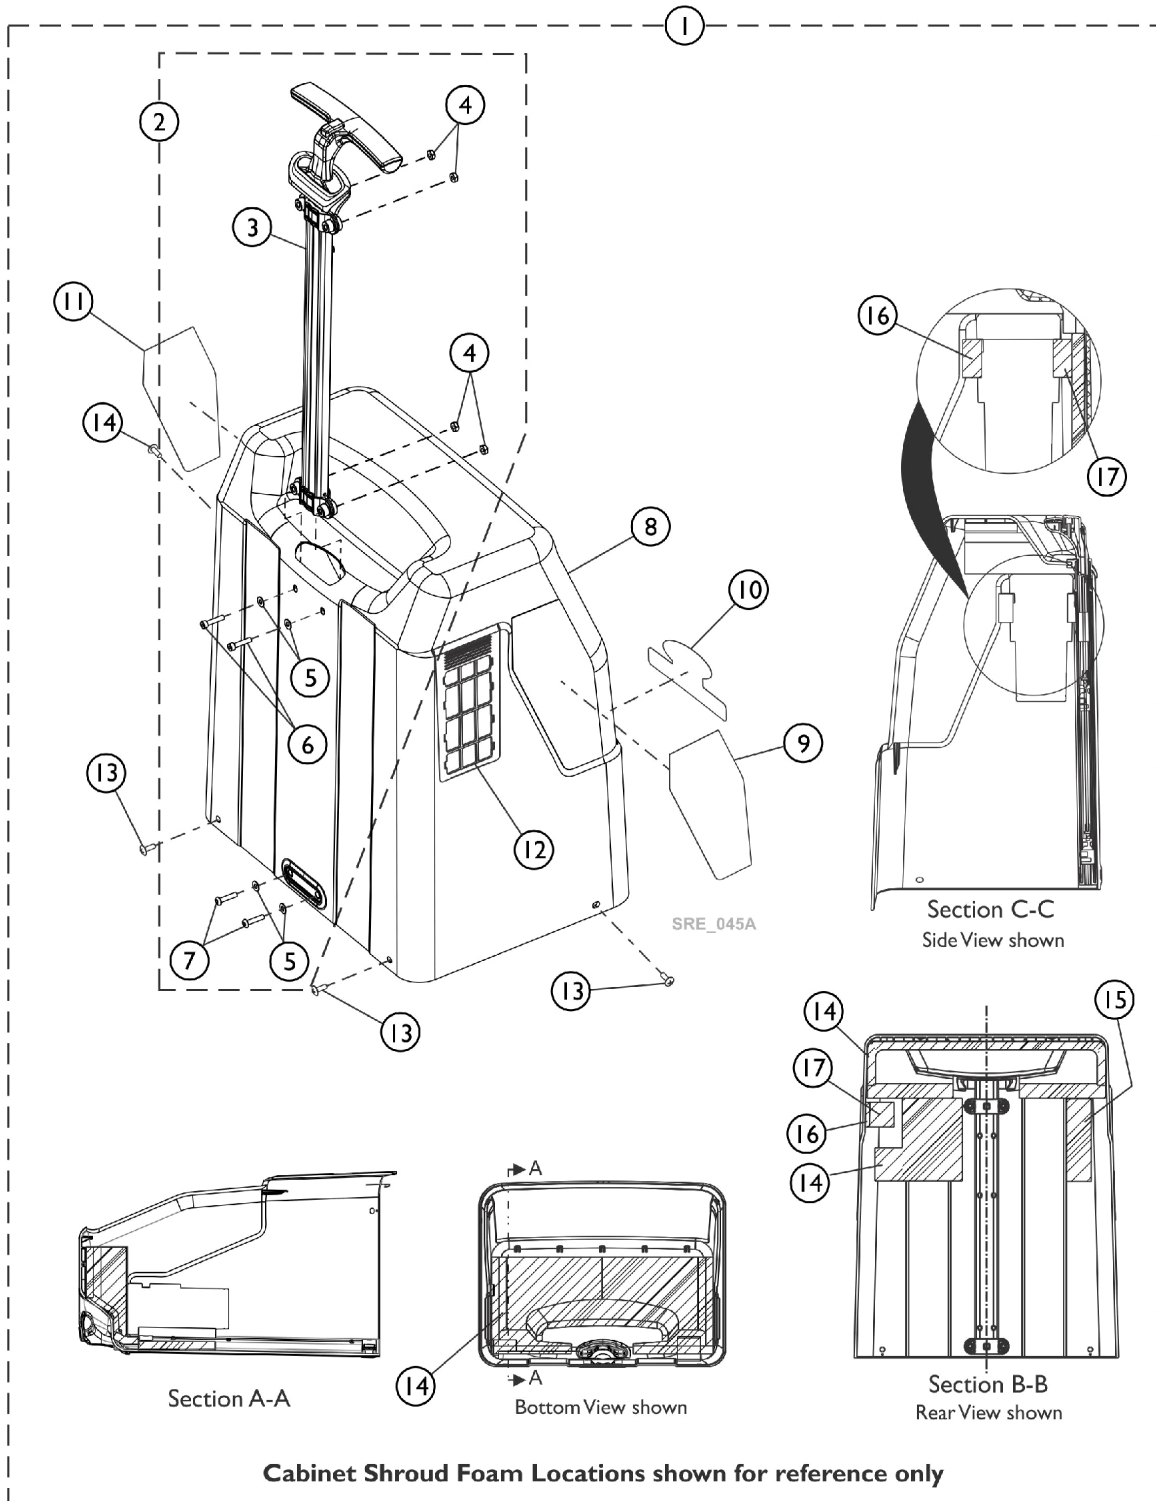

Cabinet Shroud w/ Filters and Retractable Handle Assembly

Cabinet Shroud w/ Filters and Retractable Handle Assembly

Item Number	Note	Part Number	Description	Quantity Per	
				Package	Assembly
1	A	60127160	Kit, Cabinet Shroud and Retractable Handle Assembly, Platinum 5NXG	1	1
2			Retractable Handle Assembly	1	1
8			Shroud, Cabinet, Platinum 5NXG	1	1
9			Label, QSG Platinum NXG	1	1
10			Label, Brand LG Platinum NXG	1	1
11			Label, Troubleshooting, Platinum NXG	1	1
12			Gross Particle Filter Assembly, Platinum 5NXG	1	2
13			Screw, Phillips Truss Head Self Tap (#8-32 x 5/8")	1	4
14			Foam, Cabinet Shroud, Platinum NXG	1	1
15			Foam, Wall, Self-Adhesive, P5NXG (6 x 1-1/2 x 1-1/2")	1	1
16			Foam, Side	1	1
17			Foam, Back	1	1
			Sheet, Insert Parts Service	1	1
2	B	60127162	Kit, Retractable Handle Assembly	1	1
3			Retractable Handle Assembly	1	1
4			Locknut (10-32)	1	4
5			Washer (#10 x 7/16 x 1/32")	1	4
6			Screw, Socket Button Head Cap (10-32 x 7/8")	1	2
7			Screw, Socket Head Cap (10-32 x 7/8")	1	2
			Sheet, Insert Parts Service	1	1
12		60127161	Kit, Gross Particle Filter Assembly, Platinum 5NXG (Pkg. of 2)	2	1
			Gross Particle Filter Assembly, Platinum 5NXG	1	2
			Sheet, Insert Parts Service	1	1

NOTE: A - Includes items 2, 8-17.
B - Includes items 3-7.