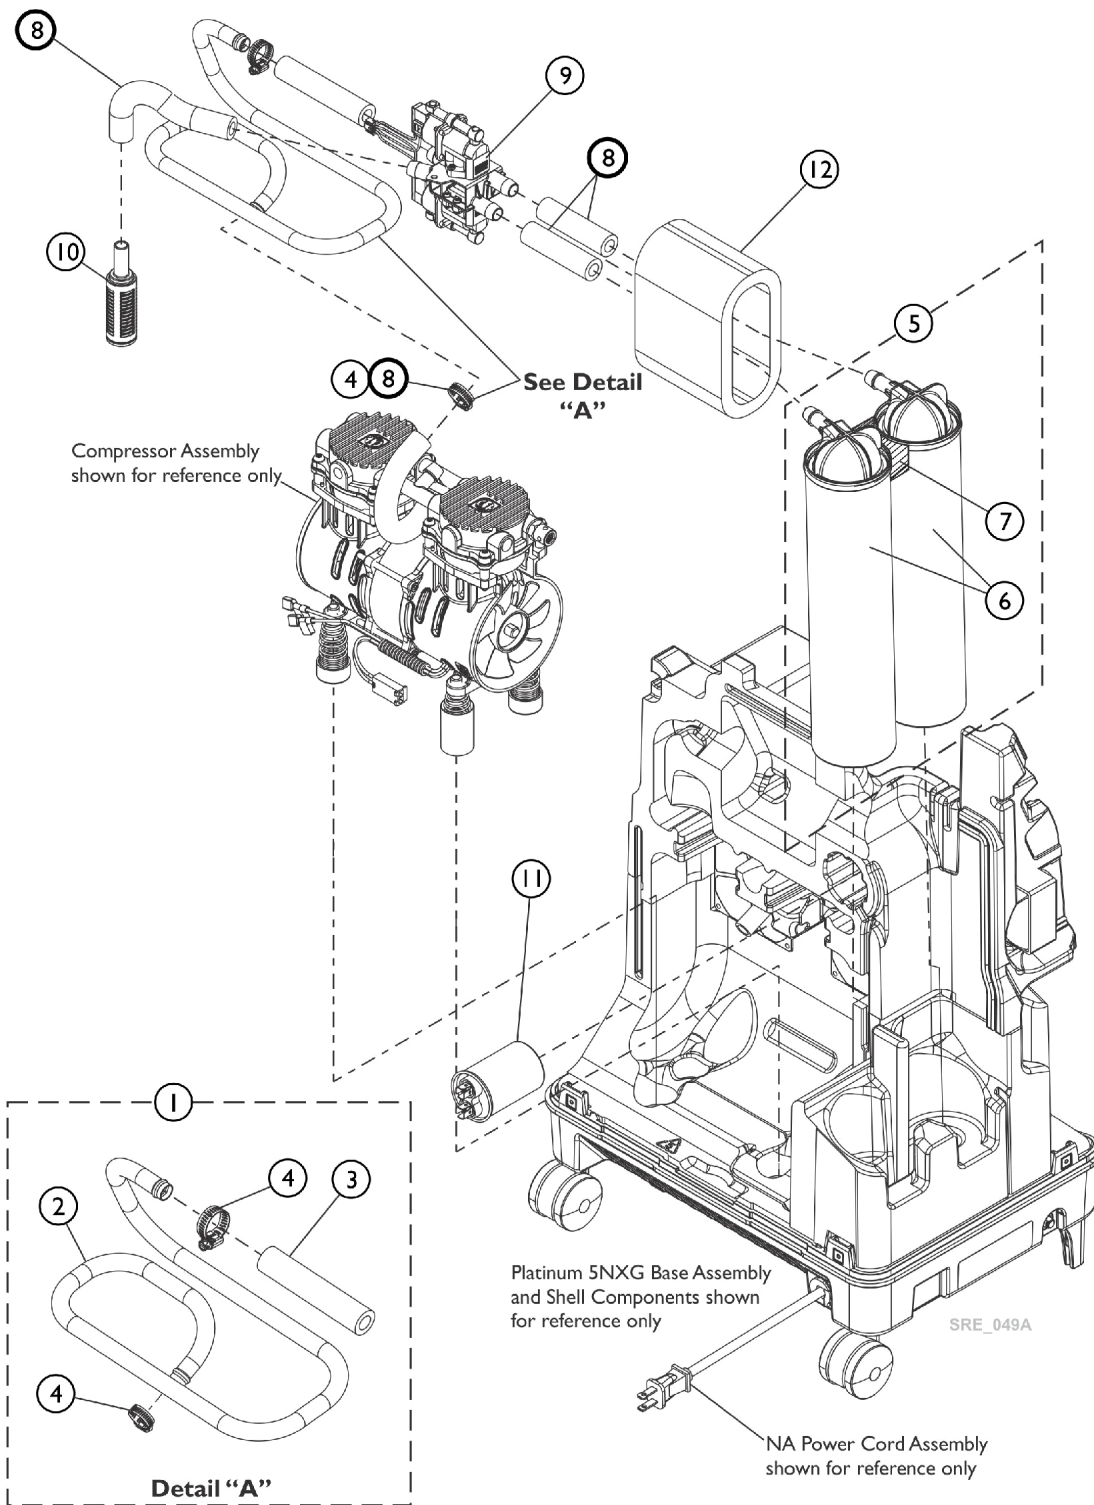

Internal Assembly

Sieve Beds, 3-Way Valve, Capacitor, Exhaust Muffler, Heat Exchanger

Internal Assembly

Sieve Beds, 3-Way Valve, Capacitor, Exhaust Muffler, Heat Exchanger

Item Number	Note	Part Number	Description	Quantity Per	
				Package	Assembly
1	A	60127139	Kit, Heat Exchanger Assembly, Platinum 5NXG	1	1
2			Heat Exchanger, Platinum 5NXG	1	1
3			Tube, Silicone (7/16 x 3-29/32" Long)	1	1
4			Clamp, Hose	1	2
			Sheet, Insert Parts Service	1	1
5	B	60127137	Kit, Sieve Bed Assembly (2 ea.)	2	1
6			Sieve Bed Assembly	1	2
7			Foam, Sieve Bed	1	1
			Plug, Sieve Bed Silicone	1	2
			Cap, Sieve Bed Silicone	1	2
			Sheet, Insert Parts Service	1	1
8		60127150	Kit, 3-Way Valve Tubing	1	1
			Tube, Silicone (7/16 x 3" Long)	1	2
			Tube, Valve to Muffler	1	1
			Clamp, Hose	1	1
			Sheet, Insert Parts Service	1	1
9		60127149	Kit, 3-Way Valve Assembly, SMC	1	1
			3-Way Valve Assembly, SMC	1	1
			Sheet, Insert Parts Service	1	1
10		60127151	Kit, Exhaust Muffler	1	1
			Exhaust Muffler	1	1
			Sheet, Insert Parts Service	1	1
11	C	60127145	Kit, Capacitor, 22 MFD, NA	1	1
			Capacitor, 22MFD, NA	1	1
			Sheet, Insert Parts Service	1	1
12		60127497	Kit, Around Valve Foam, 5NXG	1	1
			Foam, Around Valve, 5NXG	1	1
			Sheet, Insert Parts Service	1	1

NOTE: A - Includes items 2-4.
 B - Includes items 6,7, Sieve Bed Silicone Plugs and Caps (2ea.) (not shown)
 C - For North America (NA) models.