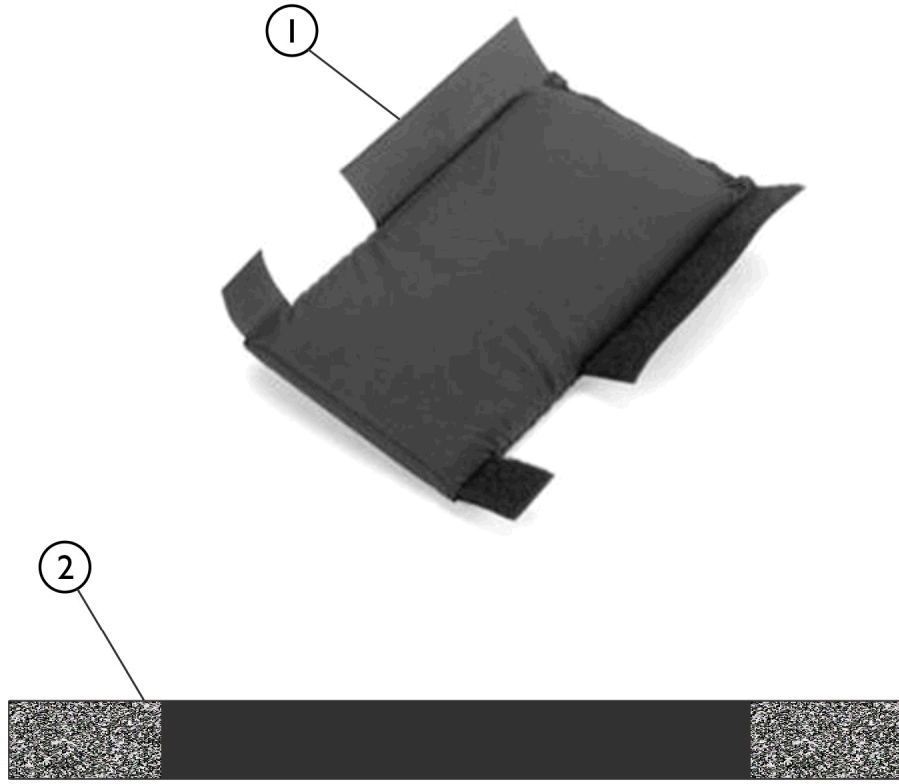

# Accessories, Impact Guard and Calf Strap, 70NHD Footrest

SHEP\_279A

Item Number	Note	Part Number	Description	Quantity Per	
				Package	Assembly
1	A	1026987	Guard, Impact (8" L)	1	2
2	A	1032243	Strap, Calf w/ Hook and Loop (36" L)	1	1

NOTE: A - Not Shown