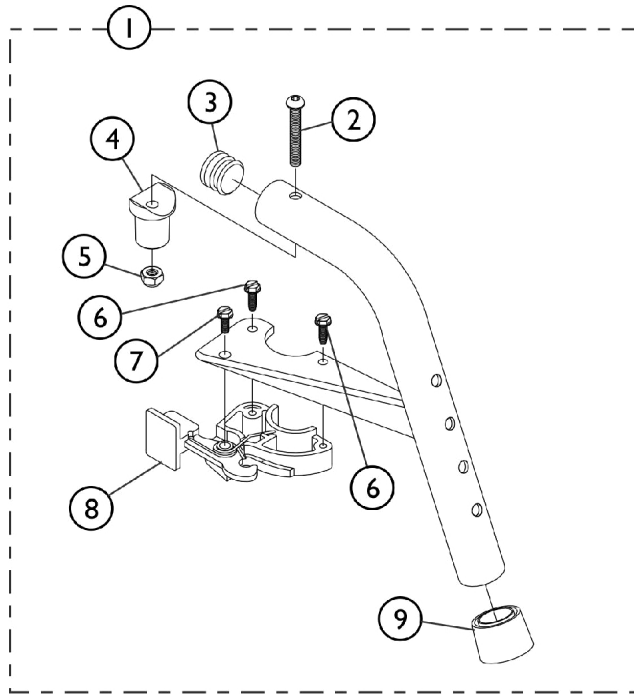

# Footrest Support Assembly 70NHD (Sector Style)

SHEP\_275A

## Footrest Support Assembly 70NHD (Sector Style)

Item Number	Note	Part Number	Description	Quantity Per	
				Package	Assembly
1	A,B	8881053149	Footrest Support Assembly, 70 Degree Non-Tapered Heavy Duty, Sector, Color - Right	1	1
1	A,B	8881053148	Footrest Support Assembly, 70 Degree Non-Tapered Heavy Duty, Sector, Color - Left	1	1
2		1001762	Screw, Socket Button Head (1/4-20 x 1-3/4")	1	1
3		1029501	Plug Button, Black (1")	1	1
4		1017148	Pivot, Footrest	1	1
5		1025736	Locknut (1/4-20)	1	1
6		1025451	Screw, Slotted Hex Washer Head (#10-32 x 5/8")	1	2
7		1017423	Screw, Slotted Hex Washer Head w/ Patch (#10-32 x 1/2")	1	1
8		1025454	Housing, Latch - Right	1	1
8		1025455	Housing, Latch - Left	1	1
9		1026124	Collar, Anti-Rattle	1	1
10	C	60108343	Kit, Pivot/Slide Tube Mounting Hardware (Pair)	1	1
11			Screw, Hex Head w/ Patch (1/4-20 x 3/4")	1	2
12			Spacer, Coved (1/4 x 11/16 x 1/2")	1	2
13			Plug, Slide Tube Threaded Insert	1	2
	D	1026987	Guard, Impact (8" L)	1	1

NOTE: A - Specify 24P Wet Black frame color when ordering.  
B - Includes items 2-9  
C - Includes items 11-13  
D - Not Shown