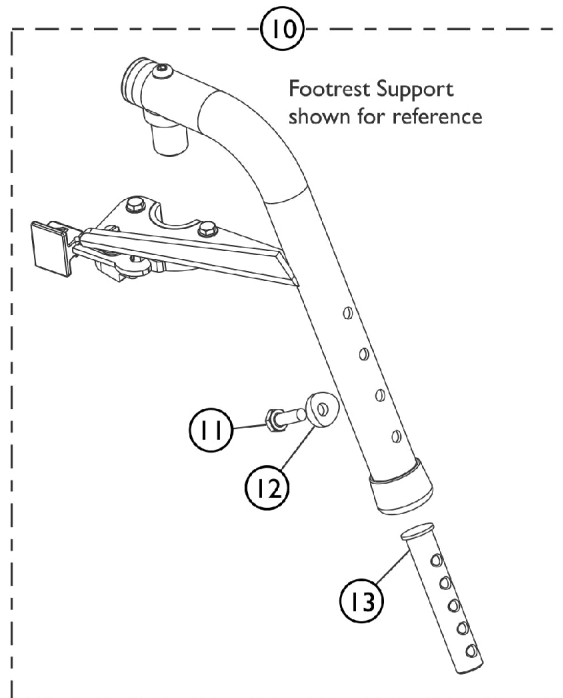

# Footrest Support Assembly 70NHD (Sector Style)

SHEP\_275A

## Footrest Support Assembly 70NHD (Sector Style)

Item Number	Note	Part Number	Description	Quantity Per	
				Package	Assembly
1	A,B	8881053149	Footrest Support Assembly, 70 Degree Non-Tapered Heavy Duty, Sector, Color - Right	1	1
1	A,B	8881053148	Footrest Support Assembly, 70 Degree Non-Tapered Heavy Duty, Sector, Color - Left	1	1
2		1001762	Screw, Socket Button Head (1/4-20 x 1-3/4")	1	1
3		1029501	Plug Button, Black (1")	1	1
4		1017148	Pivot, Footrest	1	1
5		1025736	Locknut (1/4-20)	1	1
6		1025451	Screw, Slotted Hex Washer Head (#10-32 x 5/8")	1	2
7		1017423	Screw, Slotted Hex Washer Head w/ Patch (#10-32 x 1/2")	1	1
8		1025454	Housing, Latch - Right	1	1
8		1025455	Housing, Latch - Left	1	1
9		1026124	Collar, Anti-Rattle	1	1
10	C	60108343	Kit, Pivot/Slide Tube Mounting Hardware (Pair)	1	1
11			Screw, Hex Head w/ Patch (1/4-20 x 3/4")	1	2
12			Spacer, Coved (1/4 x 11/16 x 1/2")	1	2
13			Plug, Slide Tube Threaded Insert	1	2
	D	1026987	Guard, Impact (8" L)	1	1

NOTE: A - Specify 24P Wet Black frame color when ordering.  
B - Includes items 2-9  
C - Includes items 11-13  
D - Not Shown