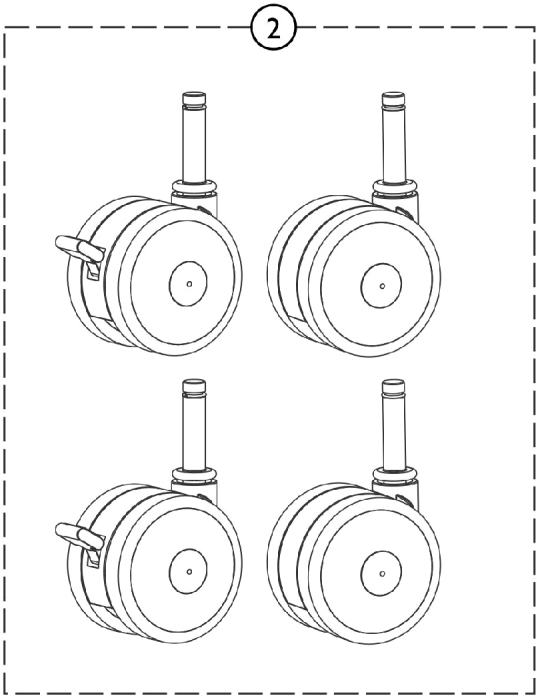

Drive Shaft Assembly, Casters, Hand Crank

5410VC and 5310VC

SBP_106A

Drive Shaft Assembly, Casters, Hand Crank 5410VC and 5310VC

Item Number	Note	Part Number	Description	Quantity Per	
				Package	Assembly
1	A	5410VCDS	Drive Shaft Assembly	1	1
2	A	5410VCCASTER	Package, Casters (2 w/ Lock, 2 w/o Lock)	4	1
3	A	5410VCFHC	Hand Crank	1	1

NOTE: A - 5410VC and 5310VC shared component.