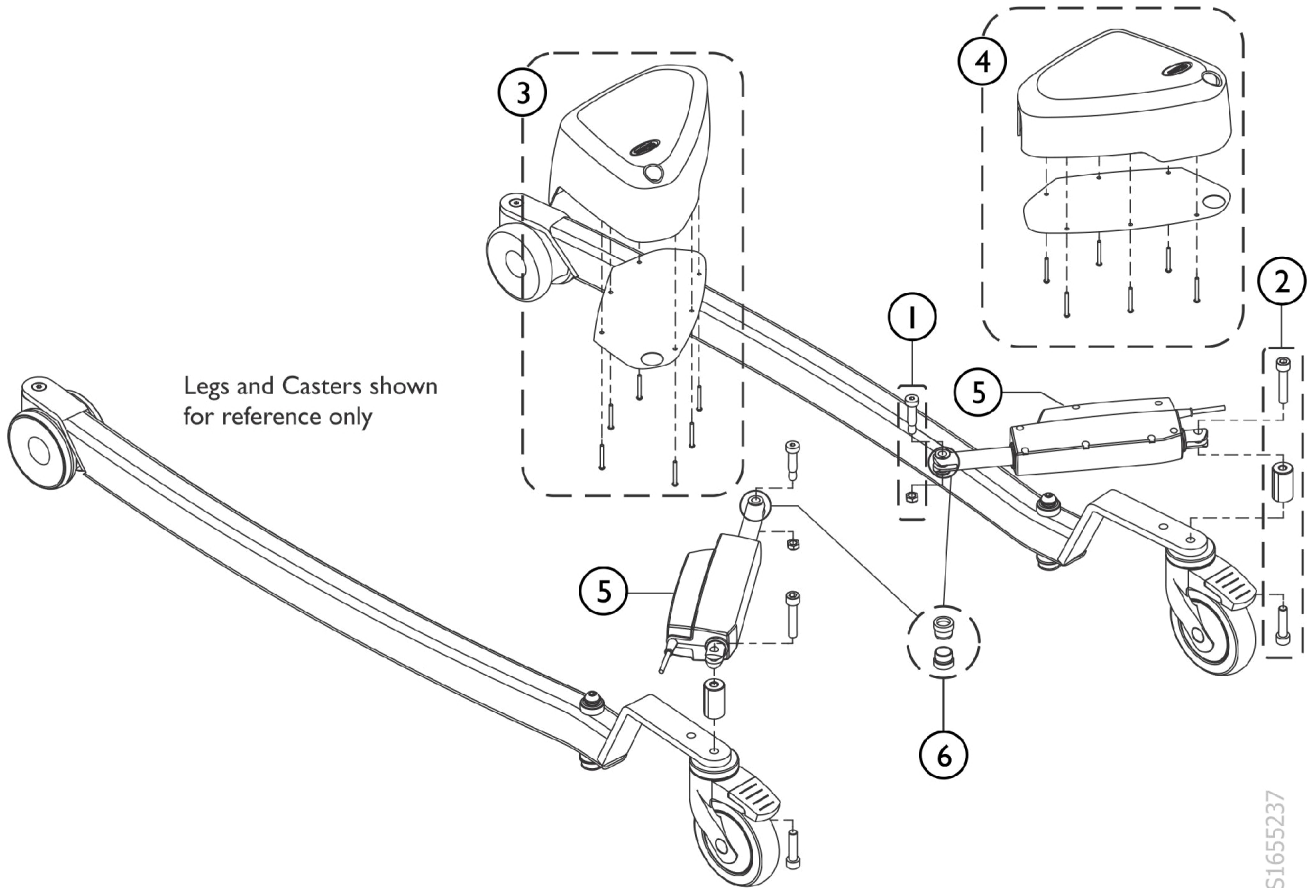

# Actuator for Electrical Leg Spread ISA XPLUS

ISPS1655237  
SPT\_099A

## Actuator for Electrical Leg Spread ISA XPLUS

Item Number	Note	Part Number	Description	Quantity Per	
				Package	Assembly
1		SP1651231	Kit, Hardware, Actuator to Base Connection	1	1
2		SP1660539	Kit, Hardware, Actuator to Leg Connection	1	1
3		SP1651233	Kit, Leg Spread Actuator Cover - Left	1	1
4		SP1651234	Kit, Leg Spread Actuator Cover - Right	1	1
5		SP60121915	Actuator, LA12, Jack, Leg Spread (Pair)	2	1
6		SP60121879-90 05	Bushing, Plastic, Linak LA12 Actuator (Pkg. of 2)	2	1