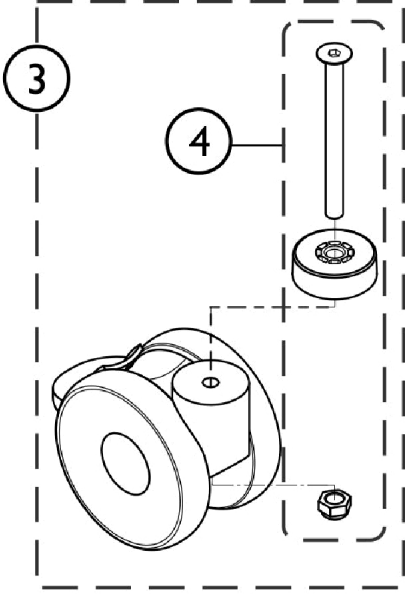

Casters

!SPS1655232

SPT_094A

Casters

Item Number	Note	Part Number	Description	Quantity Per	
				Package	Assembly
1		SP1650846	Castor w/o Brake, Front w/ Hardware 100mm (4")	1	2
2		SP1650848	Hardware, Castor w/o Brake, Front 100mm (4")	1	2
3		SP1650847	Caster w/ Brake, Rear w/ Hardware 100mm (4")	1	2
4		SP1650849	Hardware, Castor w/ Brake, Rear 100mm (4")	1	2
5		SP1660537	Kit, Caster w/ Brake, Rear w/ Hardware 125mm (5")	1	2
6		SP1660538	Screw for Rear Caster 125mm (5") (Pkg. of 2)	2	1