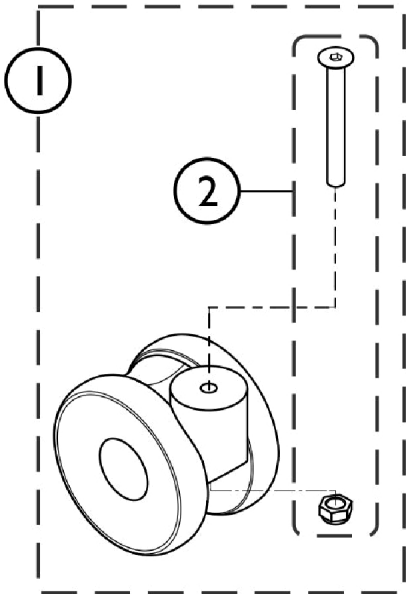

Casters

!SPS1655232

SPT_094A

Casters

Item Number	Note	Part Number	Description	Quantity Per	
				Package	Assembly
1		SP1650846	Castor w/o Brake, Front w/ Hardware 100mm (4")	1	2
2		SP1650848	Hardware, Castor w/o Brake, Front 100mm (4")	1	2
3		SP1650847	Caster w/ Brake, Rear w/ Hardware 100mm (4")	1	2
4		SP1650849	Hardware, Castor w/ Brake, Rear 100mm (4")	1	2
5		SP1660537	Kit, Caster w/ Brake, Rear w/ Hardware 125mm (5")	1	2
6		SP1660538	Screw for Rear Caster 125mm (5") (Pkg. of 2)	2	1