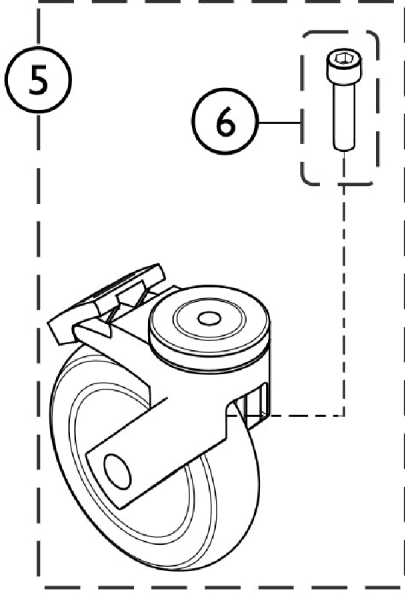

Casters

!SPS1655232

SPT_094A

Casters

Item Number	Note	Part Number	Description	Quantity Per	
				Package	Assembly
1		SP1650846	Castor w/o Brake, Front w/ Hardware 100mm (4")	1	2
2		SP1650848	Hardware, Castor w/o Brake, Front 100mm (4")	1	2
3		SP1650847	Caster w/ Brake, Rear w/ Hardware 100mm (4")	1	2
4		SP1650849	Hardware, Castor w/ Brake, Rear 100mm (4")	1	2
5		SP1660537	Kit, Caster w/ Brake, Rear w/ Hardware 125mm (5")	1	2
6		SP1660538	Screw for Rear Caster 125mm (5") (Pkg. of 2)	2	1