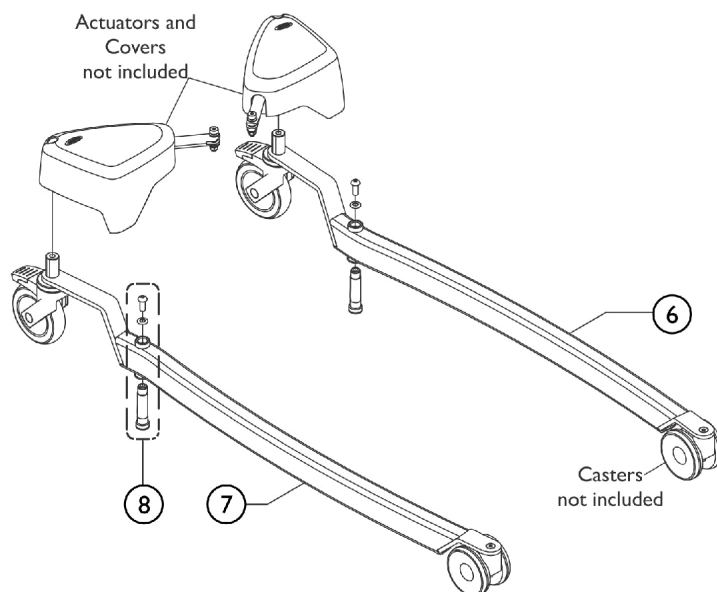

Base and Legs for Fixed Mast w/ Electrical Leg Spread ISA XPLUS

ISP1650822 ~ 1646828
ISPS1650823 ~ 1645846
SPT_055A

Base and Legs for Fixed Mast w/ Electrical Leg Spread ISA XPLUS

Item Number	Note	Part Number	Description	Quantity Per	
				Package	Assembly
2		SP1646829	Base, Fixed Mast for Birdie EVO XPLUS/ ISA XPLUS	1	1
3		SP1650836	Kit, Knob Hardware	1	1
4		SP1651198	Kit, Base Hardware	1	1
5		SP1651199	Leg, Birdie EVO XPLUS/ ISA XPLUS - Left	1	1
6		SP1651200	Leg, Birdie EVO XPLUS/ ISA XPLUS - Right	1	1
7		SP1650839	Kit, Hardware, Bushing, Screw and Washer	1	1
8		SP1426680	Clips, Cable (Pkg. of 2)	2	1

Item #1 Base and Legs Assembly w/ Casters is Non-Saleable.