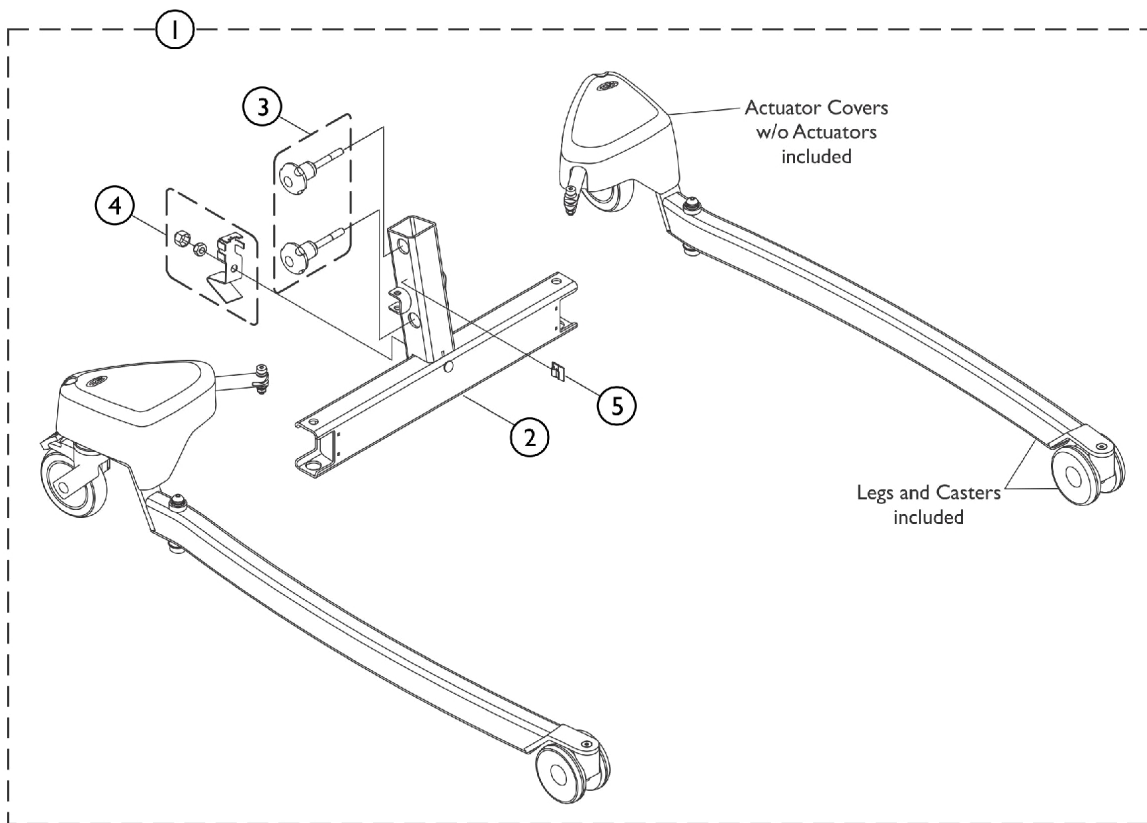

Base and Legs for Fixed Mast w/ Electrical Leg Spread ISA XPLUS

ISP1650822 ~ 1646828
ISPS1650823 ~ 1645846
SPT_055A

Base and Legs for Fixed Mast w/ Electrical Leg Spread ISA XPLUS

Item Number	Note	Part Number	Description	Quantity Per	
				Package	Assembly
2		SP1646829	Base, Fixed Mast for Birdie EVO XPLUS/ ISA XPLUS	1	1
3		SP1650836	Kit, Knob Hardware	1	1
4		SP1651198	Kit, Base Hardware	1	1
5		SP1651199	Leg, Birdie EVO XPLUS/ ISA XPLUS - Left	1	1
6		SP1651200	Leg, Birdie EVO XPLUS/ ISA XPLUS - Right	1	1
7		SP1650839	Kit, Hardware, Bushing, Screw and Washer	1	1
8		SP1426680	Clips, Cable (Pkg. of 2)	2	1

Item #1 Base and Legs Assembly w/ Casters is Non-Saleable.