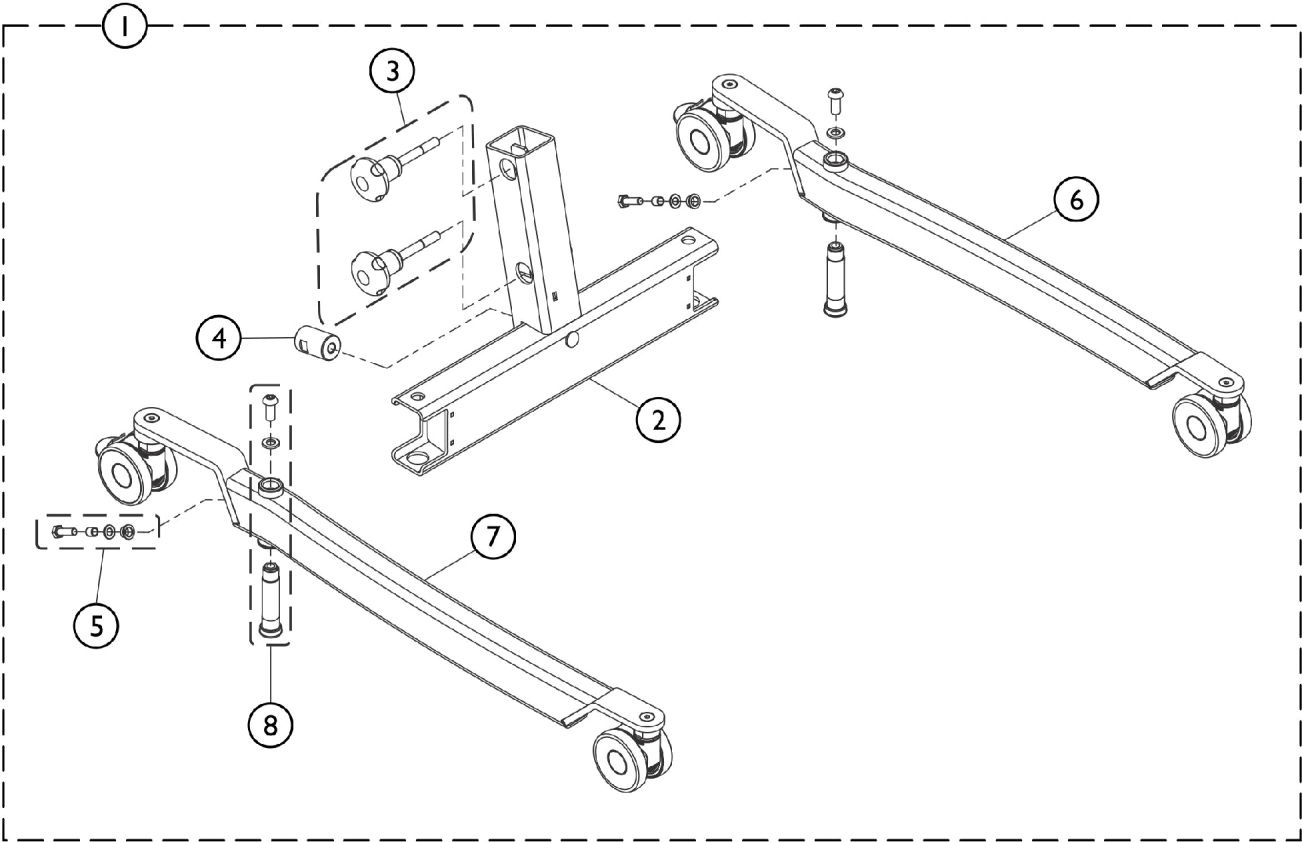

Base and Legs for Fixed Mast w/ Manual Leg Spread ISA COMPACT

ISPS1655100 ~ 1651552

SPT_084A

Base and Legs for Fixed Mast w/ Manual Leg Spread ISA COMPACT

Item Number	Note	Part Number	Description	Quantity Per	
				Package	Assembly
2		SP1645809	Base, Fixed Mast for ISA COMPACT	1	1
3		SP1650836	Kit, Knob Hardware	1	1
4		SP1510217-701	Pedal Axle, Birdie/ISA Lifts	1	1
		2			
5		SP1650835	Kit, Hardware, Leg and Rod Connection	1	1
6		SP1655433	Leg, ISA COMPACT - Left	1	1
7		SP1655434	Leg, ISA COMPACT - Right	1	1
8		SP1650839	Kit, Hardware, Bushing, Screw and Washer	1	1
Item #1 Base and Legs Assembly w/ 100mm (4") Casters is Non-Saleable					