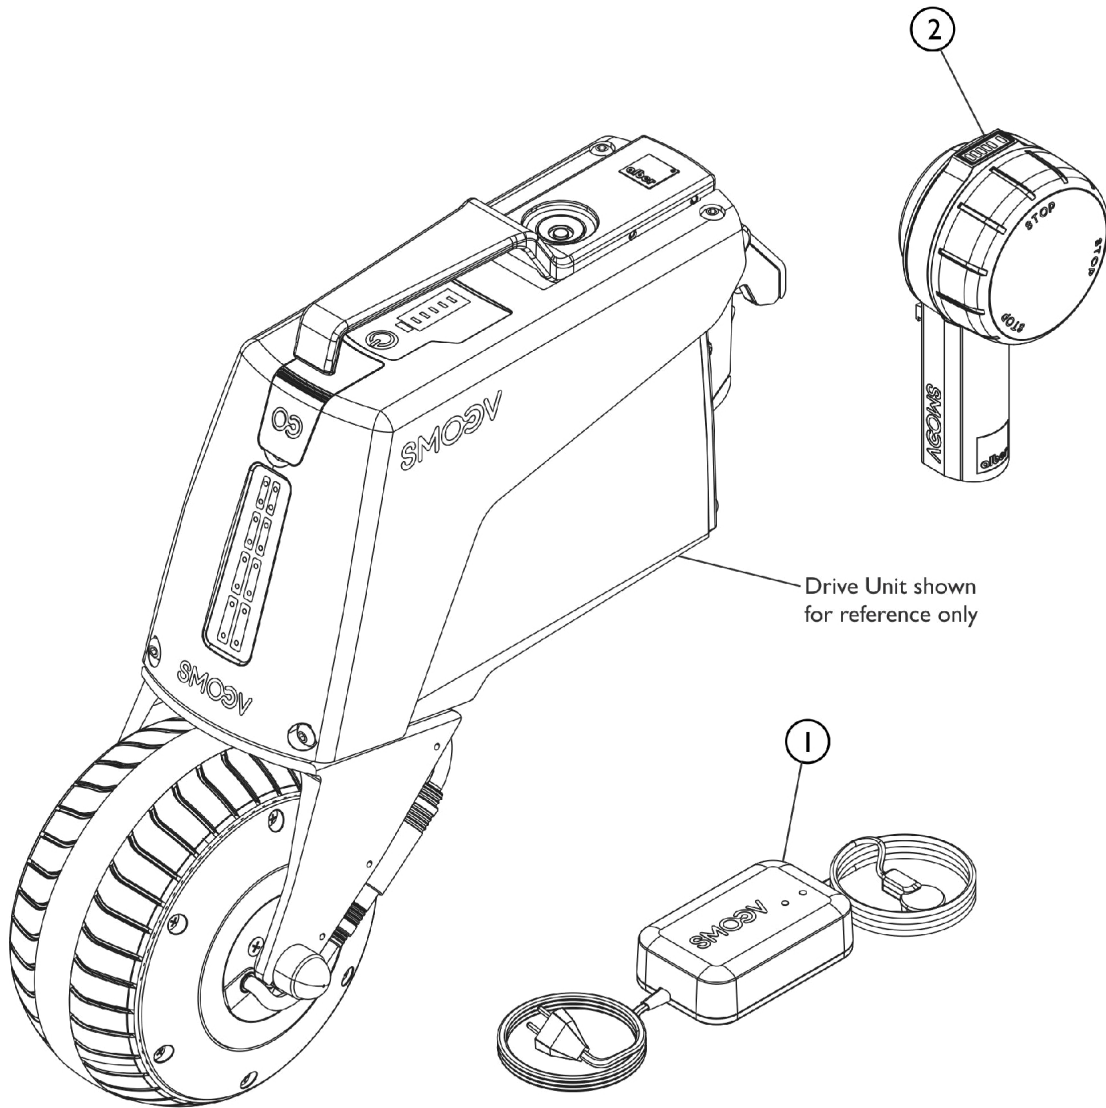

# Components, Main

SCP\_136A

Item Number	Note	Part Number	Description	Quantity Per	
				Package	Assembly
1		1592926	Charger, Smoov O10	1	--
2		1592931	Control Unit, Smoov O10	1	--