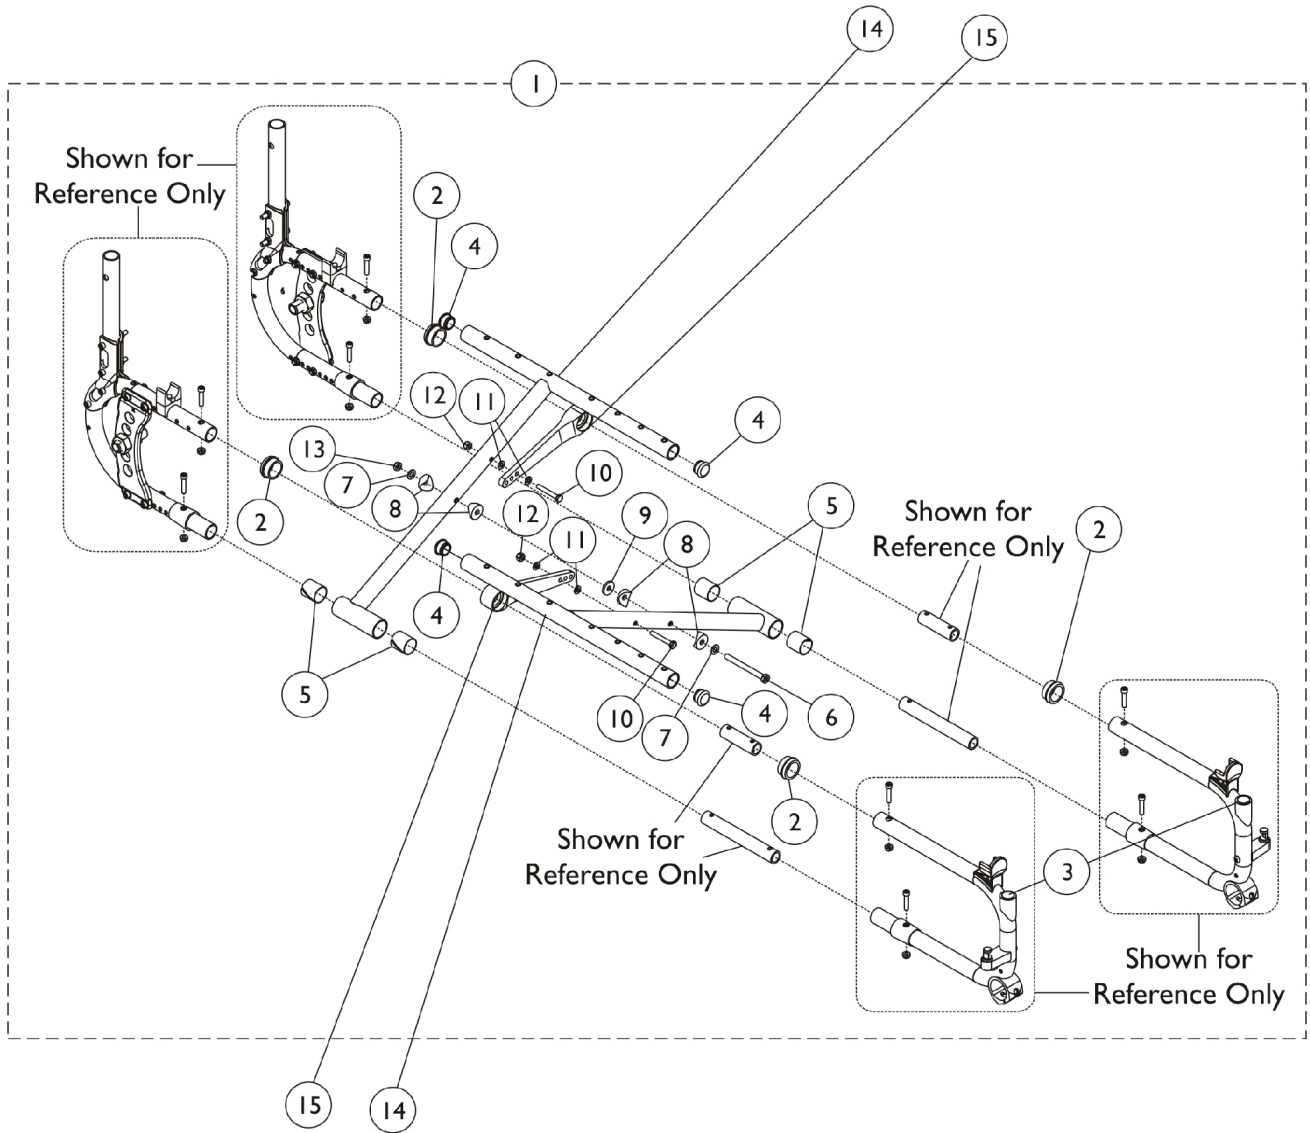

Crossbraces and Hardware - Heavy Duty

Crossbraces and Hardware - Heavy Duty

Item Number	Note	Part Number	Description	Quantity Per	
				Package	Assembly
1		1136670	Hardware, Crossbrace, Heavy-Duty	1	1
2		1134175	Bearing, Link Pivot	1	4
4		1056328	Plug Button, Black (1")	1	4
5		1018687	Sleeve, Bearing	1	4
6		1025705-NLA	NLA - Screw, Hex Head (5/16-24 x 3-1/4")	1	1
7		1025704	Washer, Flat (5/16 x 5/8 x 1/16")	1	2
8		1016263	Spacer, Coved (3/4 x 1 x 1/2")	1	1
9		1016301	Washer, Nylon (5/16 x 7/8 x 1/8")	1	1
10		1055348	Screw, Hex Head (1/4-28 x 1-3/4")	1	2
11		1026106-NLA	NLA - Washer (1/4 x 5/8 x 1/16")	1	4
12		1025765	Locknut (1/4-28)	1	2
13		1025730	Locknut (5/16-24)	1	1
14	A	See Chart	#14 Crossbraces - Heavy Duty	1	1
15		1142172	Link, Pivot, Black (18 - 20" W)	1	1
16		1142173	Link, Pivot, Black (20 - 22" W)	1	1

NOTE: A - Includes items 1-13.

#14 Crossbraces - Heavy Duty

Chair Depth	18" Wide	19" Wide	20" Wide	22" Wide
18" - Right	1136630	1136636	1136642	60125715
18" - Left	1136631	1136637	1136643	60125716
19" - Right	1136632	1136638	1136644	60125717
19" - Left	1136633	1136639	1136645	60125718
20" - Right	1136634	1136640	1136646	60125720
20" - Left	1136635	1136641	1136647	60125719
21" - Right	N/A	N/A	1136648	60125721
21" - Left	N/A	N/A	1136649	60125722
22" - Right	N/A	N/A	1136650	1136652
22" - Left	N/A	N/A	1136651	1136653