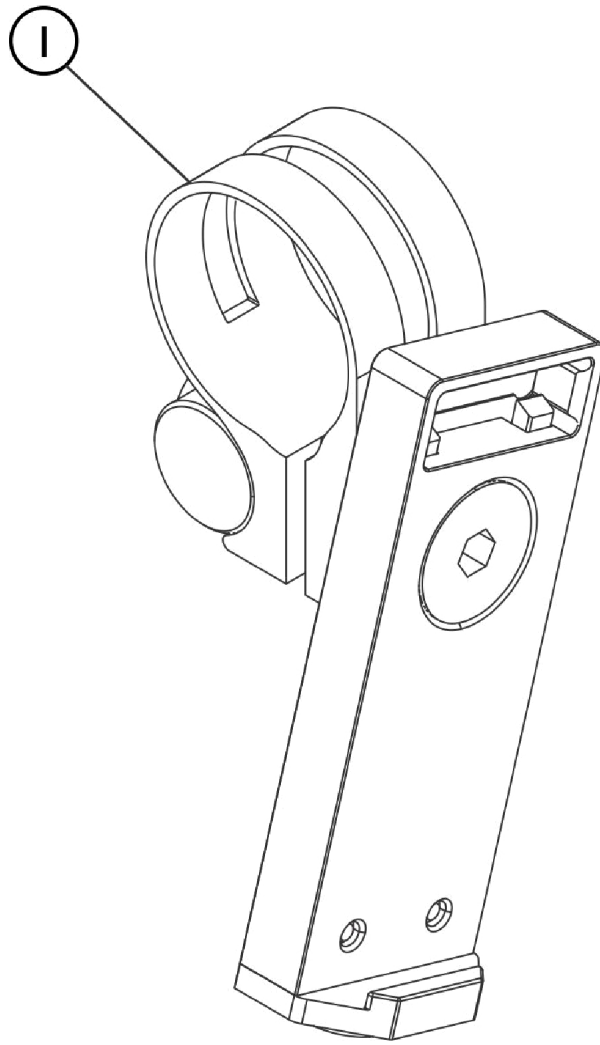

Bracket Set Control Unit

SCP_140A

Item Number	Note	Part Number	Description	Quantity Per	
				Package	Assembly
1		1593029	Bracket Set Control Unit (23 mm)	1	--
2		1593035	Bracket Set Control Unit (25 mm)	1	--
3		1593036	Bracket Set Control Unit (Profile 1)	1	--
4		1593037	Bracket Set Control Unit (Profile 2)	1	--
5		1593038	Bracket Set Control Unit (30 mm)	1	--
6		1593278	Bracket Set Control Unit (32 mm)	1	--