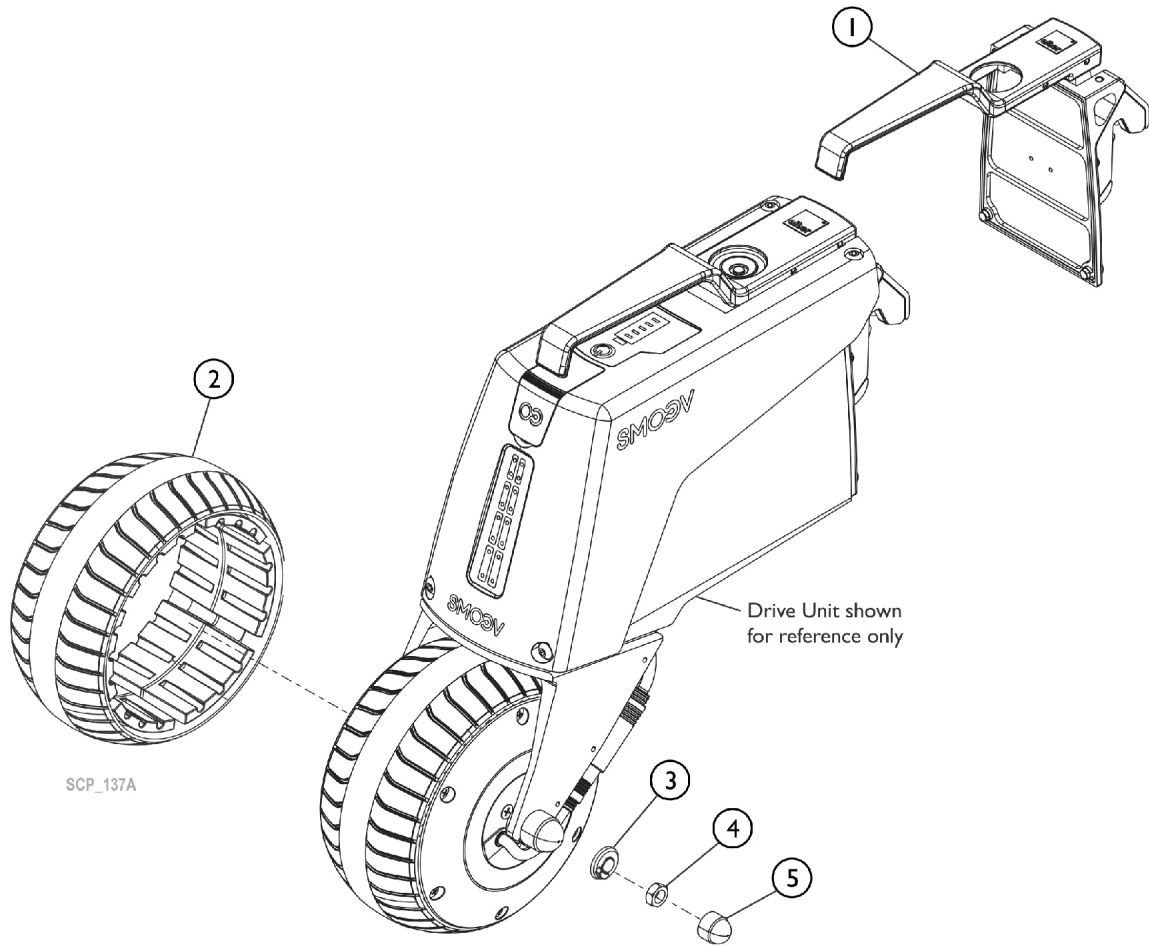

Drive Unit

Item Number	Note	Part Number	Description	Quantity Per	
				Package	Assembly
1		1592962	Handle Complete, Smoov O10	1	--
2		1592964	Tire, Smoov O10	1	--
3		1592973	Torque Receiver, Smoov O10	1	--
4		1521443	Locking Nut (M10 X 1)	1	--
5		1565715	Covering Hub Axle Nut (Z10 / Z20 / P15)	1	--
	A	1456190	Screw, Cylinder Head (DIN 912 - M 6 x 16 - 8.8)	1	--
	A	1592841	Cover, Charging Socket O10	1	--

NOTE: A - Not Shown