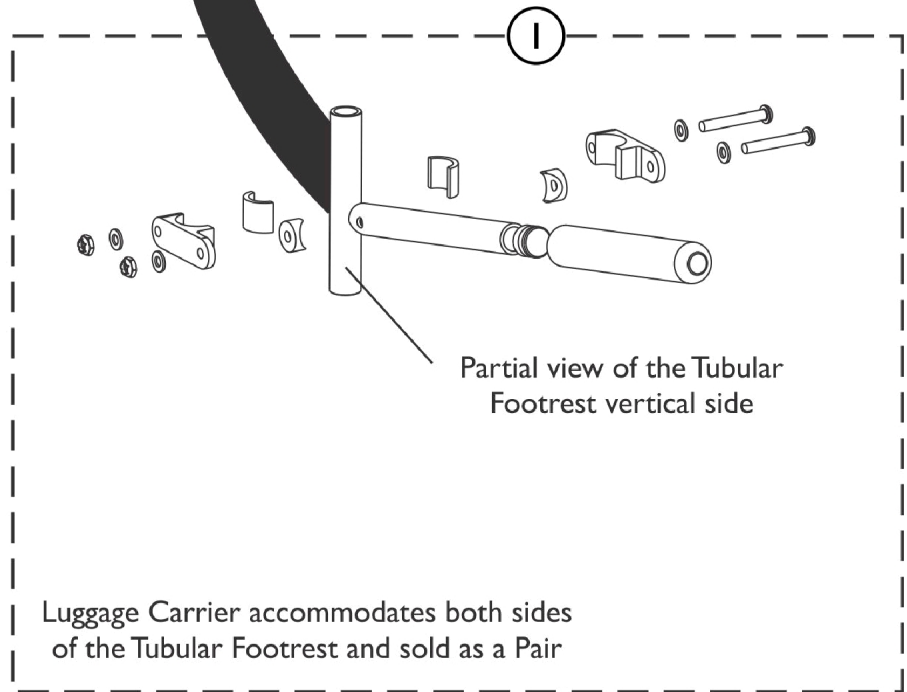

Luggage Carrier

Assembled view of Luggage Carrier attached to vertical side of the Tubular Footrest shown for reference only

SCM_543A

Luggage Carrier

Item Number	Note	Part Number	Description	Quantity Per	
				Package	Assembly
1	A	1127930-NLA	NLA - Carrier, Luggage (Pair)	2	1