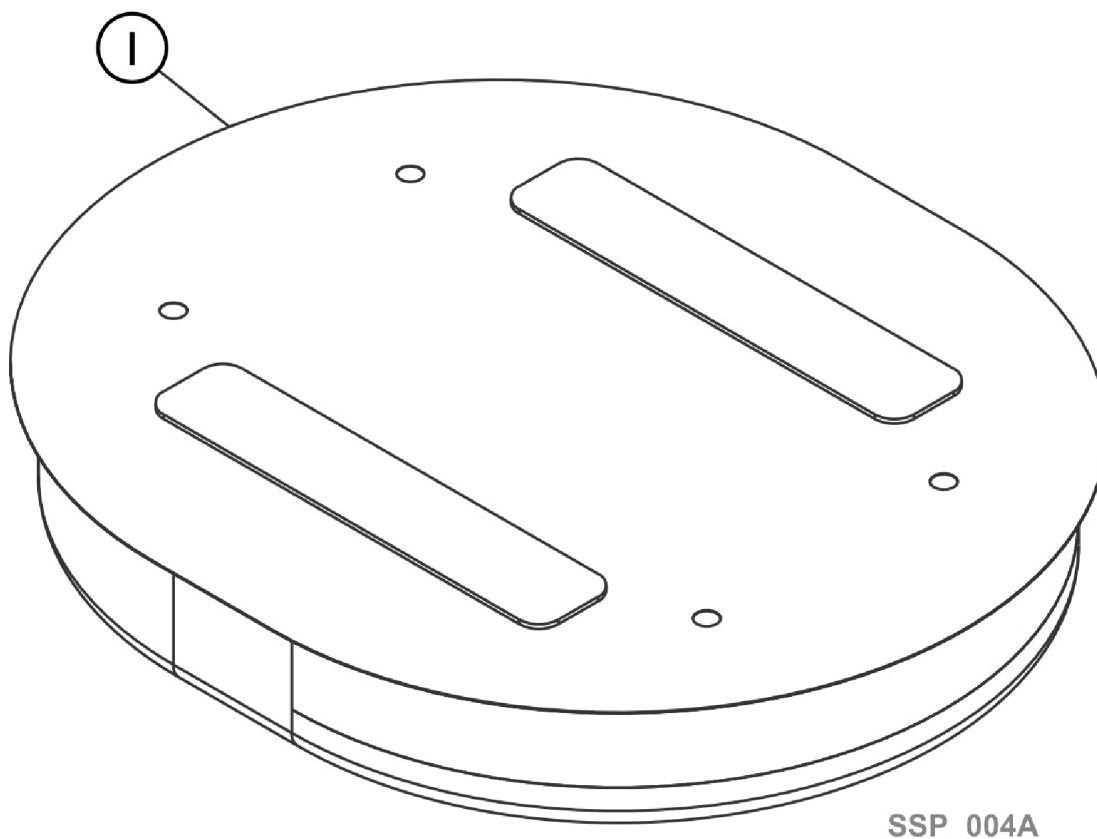

Pindot ContourU and Silhouette Infinity Gel Bag Assembly Model CM30GLG

| Item Number | Note | Part Number | Description | Quantity Per | |
|---|------|-------------|----------------------------------|--------------|----------|
| | | | | Package | Assembly |
| 1 | A,B | 1081472 | Infinity Gel Bag Assembly, Large | 1 | 1 |
| NOTE: A - Accommodates widths from W165 (16-1/2" Wide) through W265 (26-1/2" Wide) B - NOTE: CM30GSM Infinity Gel Bag Assembly-Small (1087382) is not available. | | | | | |