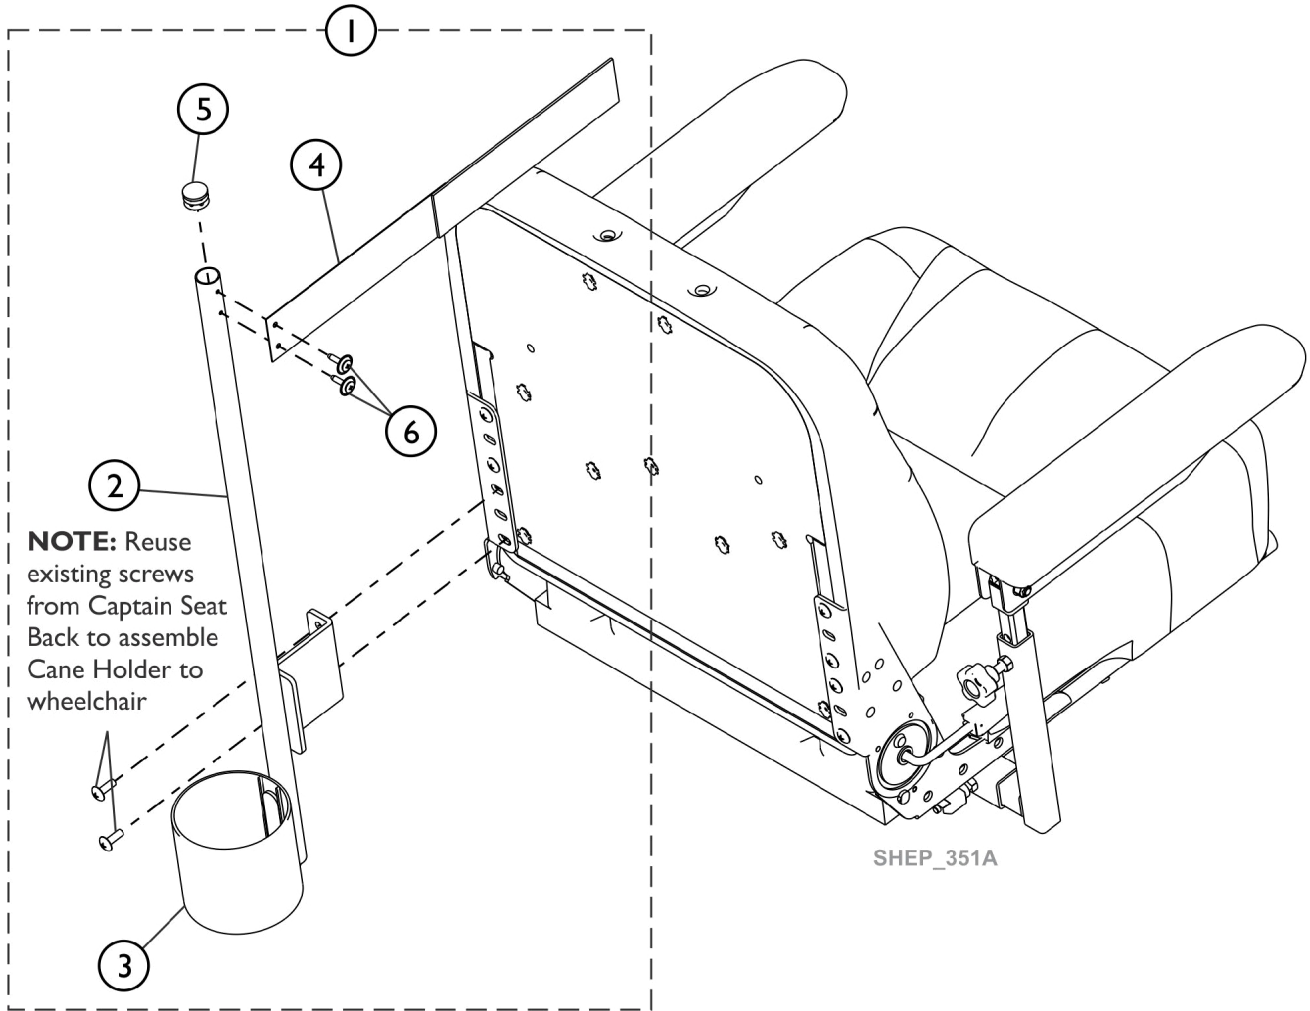

# Crutch and Cane Holder - CSCC

## Crutch and Cane Holder - CSCC

Item Number	Note	Part Number	Description	Quantity Per	
				Package	Assembly
1	A	60108349	Kit, Crutch and Cane Holder Assembly, Black - Captain Seat	1	1
2			Bracket, Crutch and Cane Holder, Black	1	1
3			Cup, Crutch/Cane Holder, Black	1	1
4			Crutch and Cane Holder Strap Assembly	1	1
5			Plug Button, Black (7/8")	1	1
6			Screw w/ Washer (#10 x 7/8")	1	2