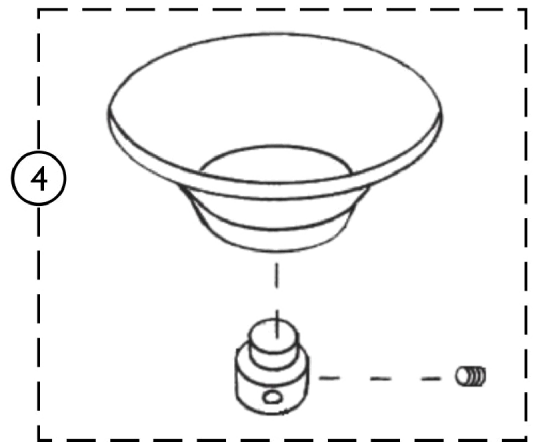

# Accessories - Remote (Joystick) Tops

SHEP\_223C

## Accessories - Remote (Joystick) Tops

Item Number	Note	Part Number	Description	Quantity Per	
				Package	Assembly
1		60102547	Kit, Handle, Joystick, 3" U Shaped	1	1
1		60102549	Kit, Handle, Joystick, 4" U Shaped	1	1
2		60102588	Kit, Handle, Joystick, Dome Rubber	1	1
3		60106526	Kit, Handle, Joystick, Grooved Mushroom	1	1
4		60102524	Kit, Chin Cup Assembly - 1826	1	1
	A	60102586	Kit, Extension, Joystick, "T" Style (1560) (4" W x 5-1/2" L)	1	1
	A	60102585	Kit, Extension, Joystick, Straight Style (1561) (1/2" W x 5" L)	1	1