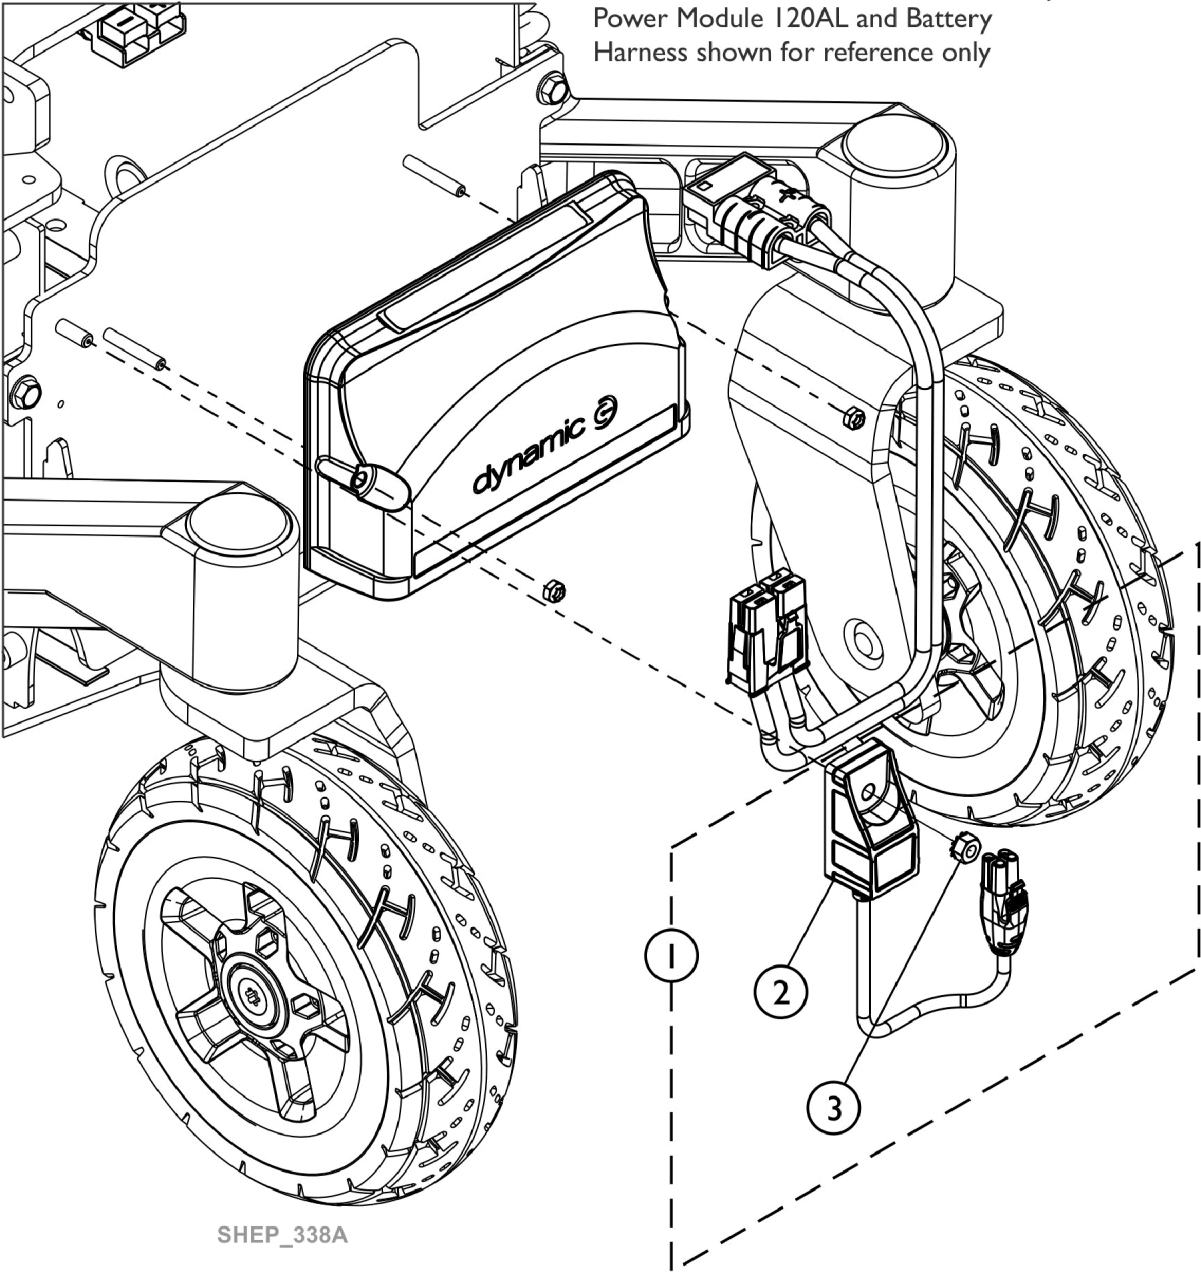

# G-Trac-LX - LiNX Gyro Module with Mounting Hardware

Partial view of AVIVA FX Base Assembly,  
Power Module I20AL and Battery  
Harness shown for reference only

SHEP\_338A

# G-Trac-LX - LiNX Gyro Module with Mounting Hardware

Item Number	Note	Part Number	Description	Quantity Per	
				Package	Assembly
1	A	60124376	Kit, Module, Gyro w/ Hardware	1	1
2			Module, GYRO LiNX (310mm)	1	1
3			Nut (M6 x 1mm)	1	1