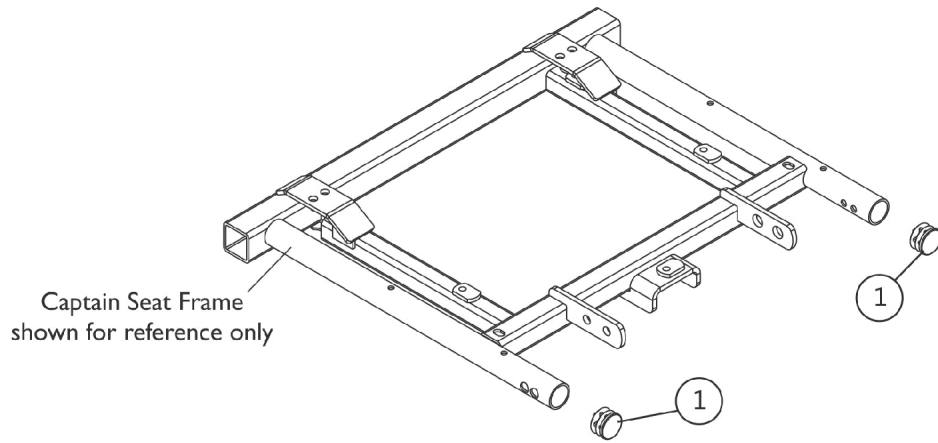

Front Rigging Hangers and Hardware For 70NHD (Sector Style)

Swingaway Front Rigging Non-Hanger Hardware
(When Front Rigging Is Excluded From Chair)
Or
When Center Mount Riggings are used

Front Rigging Hangers and Hardware For 70NHD (Sector Style)

Item Number	Note	Part Number	Description	Quantity Per	
				Package	Assembly
1		1134425	Package, Plug Button, Black (1")	10	1
2	A	60104885	Kit, Front Rigging Hanger Hardware, Captain Seat	1	1
			Screw, Socket Head Cap w/ Patch (1/4-20 x 1-1/2")	1	4
			NLA - Spacer (1/4 x 3/8 x 3/16")	1	4
			Locknut (1/4-20)	1	4
6	B	1143416	Front Rigging Hanger Assembly w/ Sector Block, Black - Right	1	1
6	B	1143417	Front Rigging Hanger Assembly w/ Sector Block, Black - Left	1	1
7	C	1054571	Kit, Sector Block - Right	1	1
7	C	1054572	Kit, Sector Block - Left	1	1
NOTE: A - Includes items 3-5 B - Includes item 8 C - Includes Sector Block, Screw and Washer					