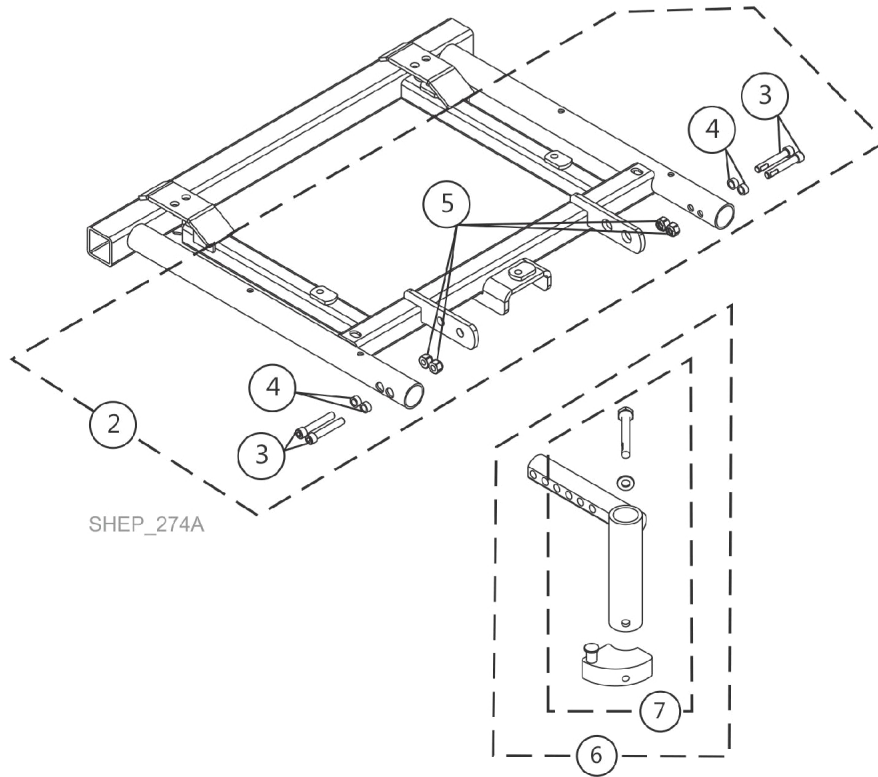

Front Rigging Hangers and Hardware For 70NHD (Sector Style)

Swingaway Front Rigging Non-Hanger Hardware
(When Front Rigging Is Excluded From Chair)
Or
When Center Mount Riggings are used

Front Rigging Hangers and Hardware For 70NHD (Sector Style)

Item Number	Note	Part Number	Description	Quantity Per	
				Package	Assembly
1		1134425	Package, Plug Button, Black (1")	10	1
2	A	60104885	Kit, Front Rigging Hanger Hardware, Captain Seat	1	1
			Screw, Socket Head Cap w/ Patch (1/4-20 x 1-1/2")	1	4
			NLA - Spacer (1/4 x 3/8 x 3/16")	1	4
			Locknut (1/4-20)	1	4
6	B	1143416	Front Rigging Hanger Assembly w/ Sector Block, Black - Right	1	1
6	B	1143417	Front Rigging Hanger Assembly w/ Sector Block, Black - Left	1	1
7	C	1054571	Kit, Sector Block - Right	1	1
7	C	1054572	Kit, Sector Block - Left	1	1
NOTE: A - Includes items 3-5 B - Includes item 8 C - Includes Sector Block, Screw and Washer					