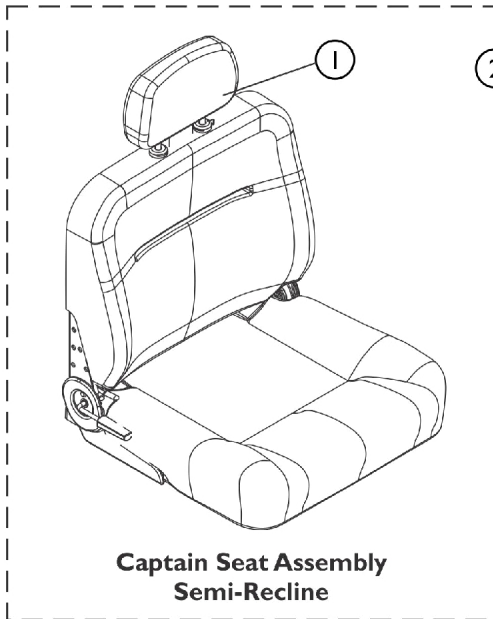

Captain Seat Assembly

Captain Seat Assembly

Item Number	Note	Part Number	Description	Quantity Per	
				Package	Assembly
1		1108408	Extension, Backrest, Captain Seat, Grey Vinyl	1	1
2		See Chart	Item #2 Captain Seat (Semi-Recline) Assembly	1	1
3		See Chart	Item #3 Captain Seat (Semi-Recline) w/ Solid Seat Base Assembly	1	1
4	E	1159739	Base, Solid, Captain Seat, Grey Vinyl (18" W)	1	1
4	E	1159740	Base, Solid, Captain Seat, Grey Vinyl (20" W)	1	1
4	E	1159741	Base, Solid, Captain Seat, Grey Vinyl (22" W)	1	1
4	E,F	TBD24	Base, Solid, Captain Seat, Grey Vinyl (24" W)	1	1
	A,B	1116634	Bracket, Hinge w/ Lever, Semi-Recline - Right	1	1
	A,B	1116635	Bracket, Hinge w/o Lever, Semi-Recline - Left	1	1
	A,C	5000136	Screw, Phillips Truss Head (1/4-20 x 3/4")	1	14
5	D	60104868	Kit, Hinge Cover Assembly, Captain Seat	1	1
6			Trim, Edge w/ Adhesive (12" L)	1	1
7			Cover, Hinge, Captain Seat, Left	1	1
8			Cover, Hinge, Captain Seat, Right	1	1

NOTE: A - Not Shown
 B - Hinge Brackets used for ALL Semi-Recline Seat models. For attaching Hinge Bracket, see part number 5000136.
 C - Screw used for attaching Hinge Bracket(s) 1116634 and 1116635. Total of (7) required for each Bracket.
 D - Includes items 4-6. Each Hinge uses 6" Long Edge Trim. Cut Edge Trim before application. Hinge Cover Assembly comes standard on TRRO Option only.
 E - Seat Hinges are not included.
 F - TBD24 = To Be Determined. Currently not available.

NOTE: Semi-recline Captain Seat reclines approximately 90-114 degrees. Adjustable depths are (16, 17, 18" deep for 16 & 18" wide seats) and (18, 19, 20" deep for 20, 22 and 24" wide seats). Recline release levers are standard on the right side. Left side release levers can be ordered as a special with a new Captain Seat.