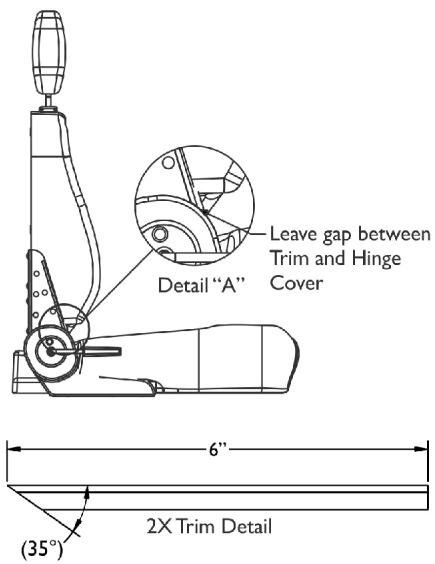

Captain Seat Assembly

Captain Seat Assembly

Item Number	Note	Part Number	Description	Quantity Per	
				Package	Assembly
1		1108408	Extension, Backrest, Captain Seat, Grey Vinyl	1	1
2		See Chart	Item #2 Captain Seat (Semi-Recline) Assembly	1	1
3		See Chart	Item #3 Captain Seat (Semi-Recline) w/ Solid Seat Base Assembly	1	1
4	E	1159739	Base, Solid, Captain Seat, Grey Vinyl (18" W)	1	1
4	E	1159740	Base, Solid, Captain Seat, Grey Vinyl (20" W)	1	1
4	E	1159741	Base, Solid, Captain Seat, Grey Vinyl (22" W)	1	1
4	E,F	TBD24	Base, Solid, Captain Seat, Grey Vinyl (24" W)	1	1
	A,B	1116634	Bracket, Hinge w/ Lever, Semi-Recline - Right	1	1
	A,B	1116635	Bracket, Hinge w/o Lever, Semi-Recline - Left	1	1
	A,C	5000136	Screw, Phillips Truss Head (1/4-20 x 3/4")	1	14
5	D	60104868	Kit, Hinge Cover Assembly, Captain Seat	1	1
6			Trim, Edge w/ Adhesive (12" L)	1	1
7			Cover, Hinge, Captain Seat, Left	1	1
8			Cover, Hinge, Captain Seat, Right	1	1

NOTE: A - Not Shown
 B - Hinge Brackets used for ALL Semi-Recline Seat models. For attaching Hinge Bracket, see part number 5000136.
 C - Screw used for attaching Hinge Bracket(s) 1116634 and 1116635. Total of (7) required for each Bracket.
 D - Includes items 4-6. Each Hinge uses 6" Long Edge Trim. Cut Edge Trim before application. Hinge Cover Assembly comes standard on TRRO Option only.
 E - Seat Hinges are not included.
 F - TBD24 = To Be Determined. Currently not available.

NOTE: Semi-recline Captain Seat reclines approximately 90-114 degrees. Adjustable depths are (16, 17, 18" deep for 16 & 18" wide seats) and (18, 19, 20" deep for 20, 22 and 24" wide seats). Recline release levers are standard on the right side. Left side release levers can be ordered as a special with a new Captain Seat.