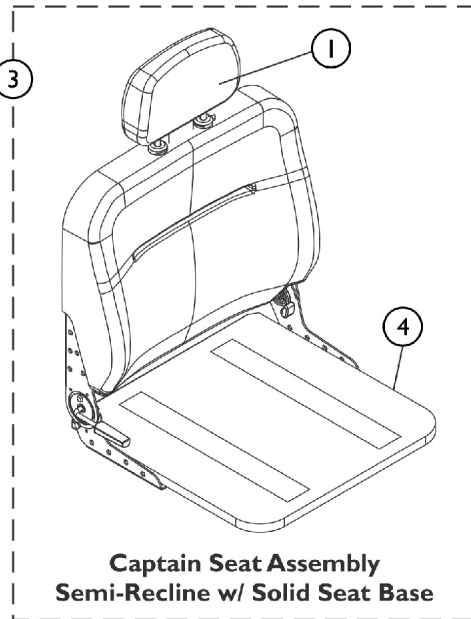

Captain Seat Assembly

Captain Seat Assembly

Item Number	Note	Part Number	Description	Quantity Per	
				Package	Assembly
1		1108408	Extension, Backrest, Captain Seat, Grey Vinyl	1	1
2		See Chart	Item #2 Captain Seat (Semi-Recline) Assembly	1	1
3		See Chart	Item #3 Captain Seat (Semi-Recline) w/ Solid Seat Base Assembly	1	1
4	E	1159739	Base, Solid, Captain Seat, Grey Vinyl (18" W)	1	1
4	E	1159740	Base, Solid, Captain Seat, Grey Vinyl (20" W)	1	1
4	E	1159741	Base, Solid, Captain Seat, Grey Vinyl (22" W)	1	1
4	E,F	TBD24	Base, Solid, Captain Seat, Grey Vinyl (24" W)	1	1
	A,B	1116634	Bracket, Hinge w/ Lever, Semi-Recline - Right	1	1
	A,B	1116635	Bracket, Hinge w/o Lever, Semi-Recline - Left	1	1
	A,C	5000136	Screw, Phillips Truss Head (1/4-20 x 3/4")	1	14
5	D	60104868	Kit, Hinge Cover Assembly, Captain Seat	1	1
6			Trim, Edge w/ Adhesive (12" L)	1	1
7			Cover, Hinge, Captain Seat, Left	1	1
8			Cover, Hinge, Captain Seat, Right	1	1

NOTE: A - Not Shown
 B - Hinge Brackets used for ALL Semi-Recline Seat models. For attaching Hinge Bracket, see part number 5000136.
 C - Screw used for attaching Hinge Bracket(s) 1116634 and 1116635. Total of (7) required for each Bracket.
 D - Includes items 4-6. Each Hinge uses 6" Long Edge Trim. Cut Edge Trim before application. Hinge Cover Assembly comes standard on TRRO Option only.
 E - Seat Hinges are not included.
 F - TBD24 = To Be Determined. Currently not available.

NOTE: Semi-recline Captain Seat reclines approximately 90-114 degrees. Adjustable depths are (16, 17, 18" deep for 16 & 18" wide seats) and (18, 19, 20" deep for 20, 22 and 24" wide seats). Recline release levers are standard on the right side. Left side release levers can be ordered as a special with a new Captain Seat.