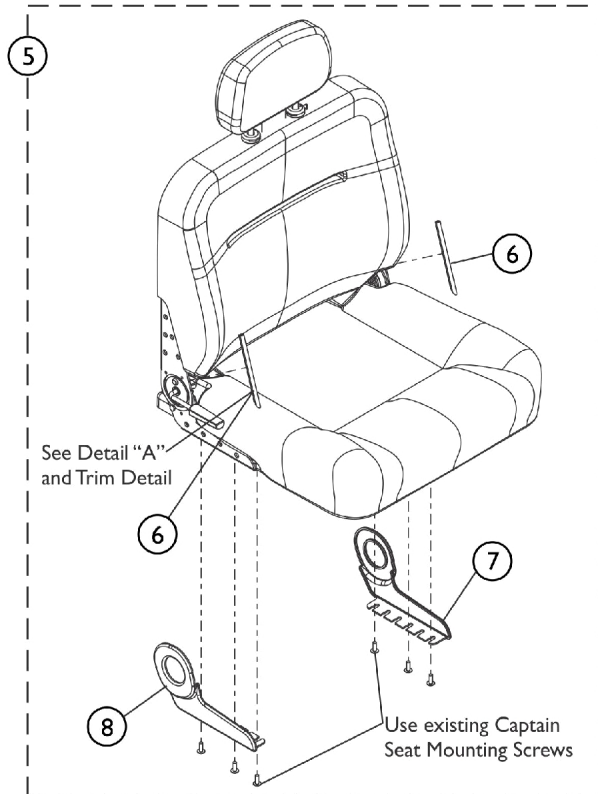

Captain Seat Assembly

Captain Seat Assembly

Item Number	Note	Part Number	Description	Quantity Per	
				Package	Assembly
1		1108408	Extension, Backrest, Captain Seat, Grey Vinyl	1	1
2		See Chart	Item #2 Captain Seat (Semi-Recline) Assembly	1	1
3		See Chart	Item #3 Captain Seat (Semi-Recline) w/ Solid Seat Base Assembly	1	1
4	E	1159739	Base, Solid, Captain Seat, Grey Vinyl (18" W)	1	1
4	E	1159740	Base, Solid, Captain Seat, Grey Vinyl (20" W)	1	1
4	E	1159741	Base, Solid, Captain Seat, Grey Vinyl (22" W)	1	1
4	E,F	TBD24	Base, Solid, Captain Seat, Grey Vinyl (24" W)	1	1
	A,B	1116634	Bracket, Hinge w/ Lever, Semi-Recline - Right	1	1
	A,B	1116635	Bracket, Hinge w/o Lever, Semi-Recline - Left	1	1
	A,C	5000136	Screw, Phillips Truss Head (1/4-20 x 3/4")	1	14
5	D	60104868	Kit, Hinge Cover Assembly, Captain Seat	1	1
6			Trim, Edge w/ Adhesive (12" L)	1	1
7			Cover, Hinge, Captain Seat, Left	1	1
8			Cover, Hinge, Captain Seat, Right	1	1

NOTE: A - Not Shown
 B - Hinge Brackets used for ALL Semi-Recline Seat models. For attaching Hinge Bracket, see part number 5000136.
 C - Screw used for attaching Hinge Bracket(s) 1116634 and 1116635. Total of (7) required for each Bracket.
 D - Includes items 4-6. Each Hinge uses 6" Long Edge Trim. Cut Edge Trim before application. Hinge Cover Assembly comes standard on TRRO Option only.
 E - Seat Hinges are not included.
 F - TBD24 = To Be Determined. Currently not available.

NOTE: Semi-recline Captain Seat reclines approximately 90-114 degrees. Adjustable depths are (16, 17, 18" deep for 16 & 18" wide seats) and (18, 19, 20" deep for 20, 22 and 24" wide seats). Recline release levers are standard on the right side. Left side release levers can be ordered as a special with a new Captain Seat.