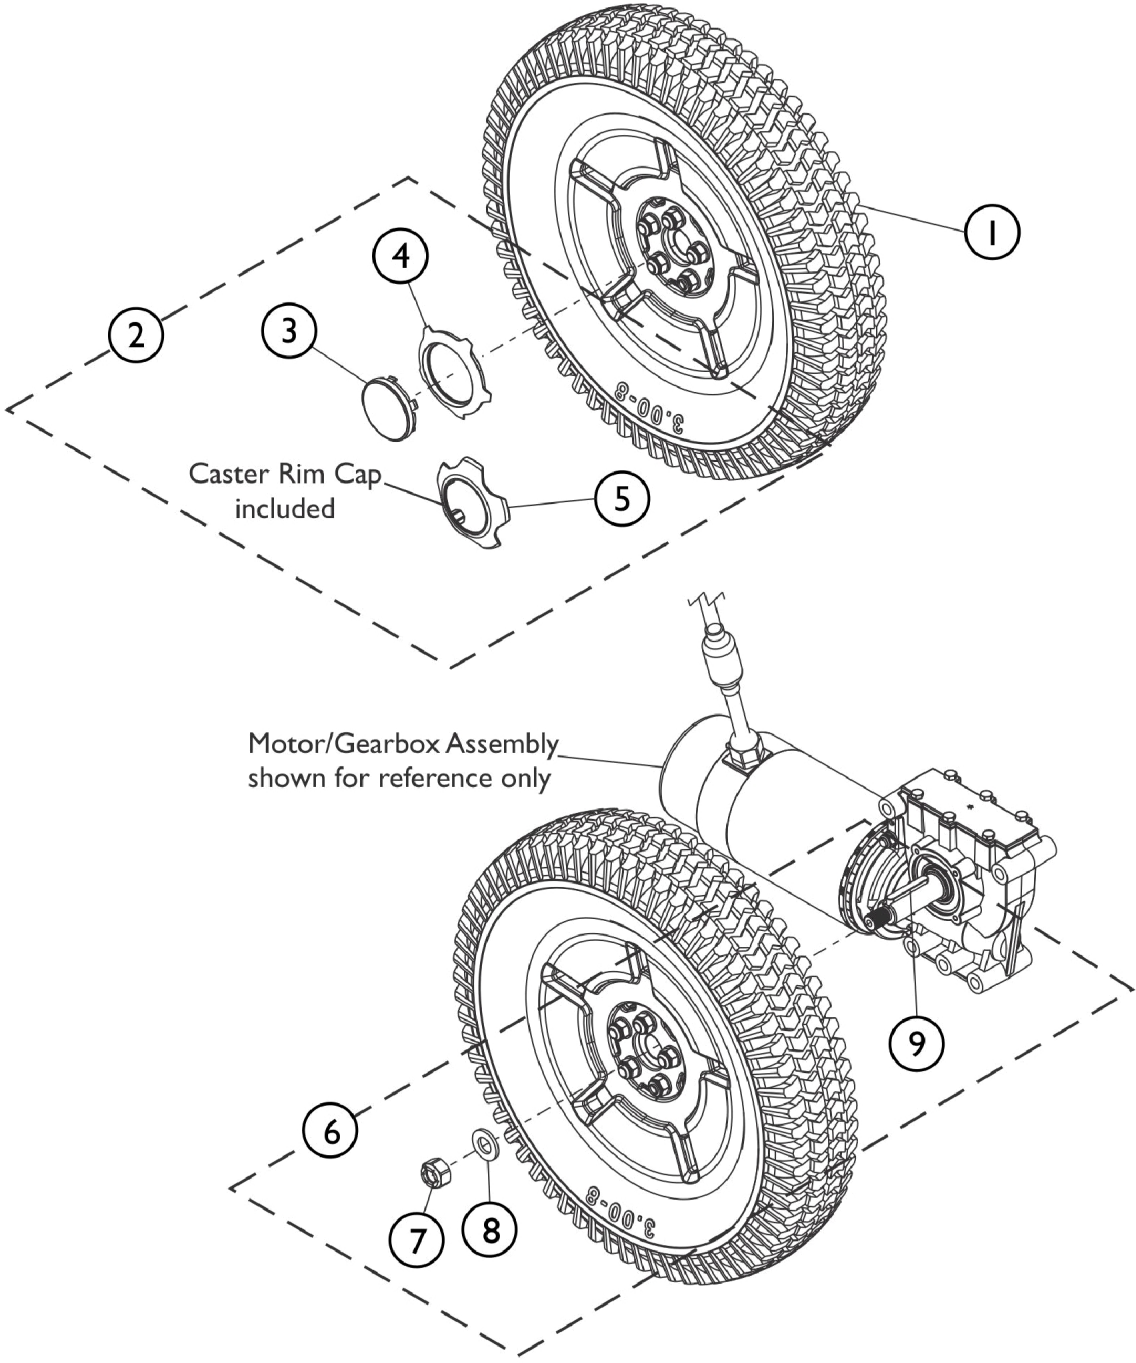

# Drive Wheels and Mounting Hardware (14" x 3"), Nylon

## Drive Wheels and Mounting Hardware (14" x 3"), Nylon

Item Number	Note	Part Number	Description	Quantity Per	
				Package	Assembly
1	A	60124365	Kit, Drive Wheel, Flat Free w/ Hub Assembly, Black (14" x 3")	1	1
2	B	See Chart	Item #2 Rim Cap Kit For Caster and Drive Wheel, Nylon	1	1
6	C	60129154	Kit, Drive Wheel Mounting Hardware	1	1
7			Locknut (M12 x 1.5)	1	1
8			Washer, Belleville (12 x 23 x 1.5mm)	1	1
9			Key (6mm x 6mm x 40mm)	1	1
9			Sheet, Insert Parts Service	1	1
9		1023264	Key (6mm x 6mm x 40mm)	1	1
NOTE: A - Sold Complete. B - Includes items 3-5. C - Includes items 7-9.					

### Item #2 Rim Cap Kit For Caster and Drive Wheel, Nylon

Description	Standard Black	Anthracite Black	Mercury Blue	Bengal Red	Silver Star	Midnight Purple
Rim Cap, Caster and Drive Wheel Kit	60124853-NLA	60124854-NLA	60124855-NLA	60124856-NLA	60124857-NLA	60124858-NLA
	See Note(s) A	See Note(s) A	See Note(s) A	See Note(s) A	See Note(s) A	See Note(s) A
NOTE: A - Front Drive Wheel Center Rim Cap remains Black in color. Nylon Colors are No Longer Available. Select from Polycarbonate Colors.						