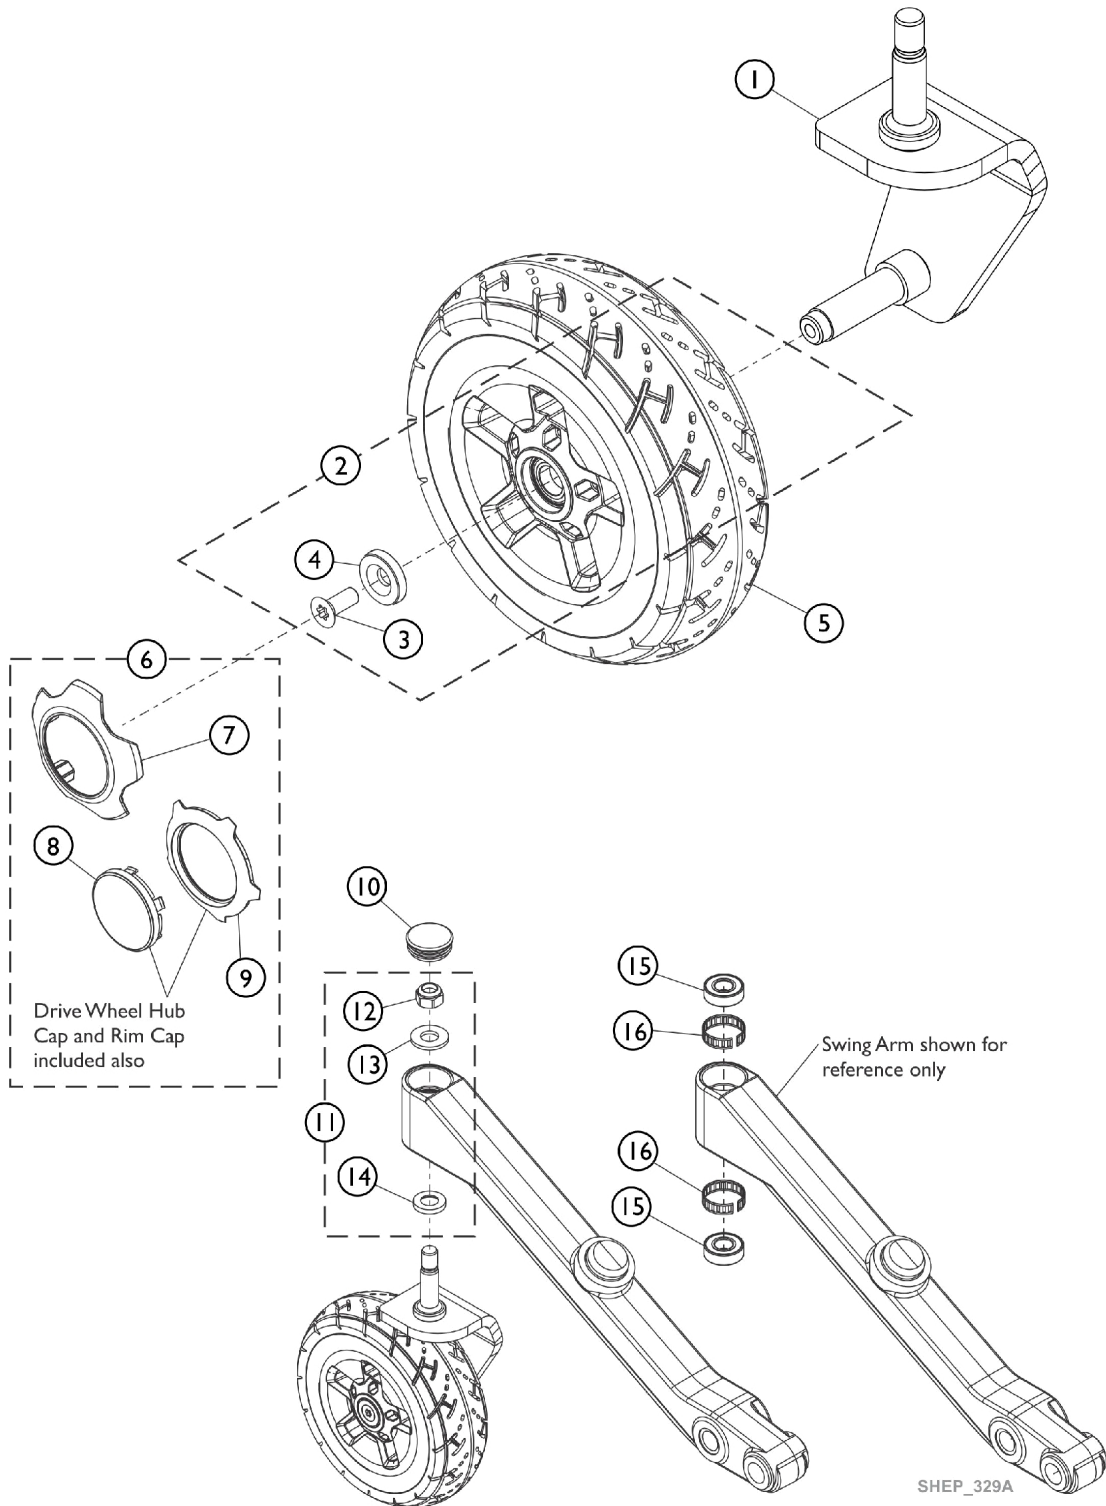

Caster - 8" Rear - Single Sided Fork, Nylon

Caster - 8" Rear - Single Sided Fork, Nylon

Item Number	Note	Part Number	Description	Quantity Per	
				Package	Assembly
1		60124368	Kit, Single Sided Fork Assembly - Right	1	1
1		60124369	Kit, Single Sided Fork Assembly - Left	1	1
2	A	60124367	Kit, Caster Mounting Hardware	1	1
3			Screw, DIN7991SVZ TX PB (M8 x 20 x 12.9mm)	1	1
4			Spacer, Black (9 x 27 x 5.5mm)	1	1
5	B	60124366	Kit, Wheel Assembly, Flat Free, Black (8x2.50-4) Right and Left (Pair)	2	1
6	C	See Chart	Item #6 Rim Cap, Caster and Drive Wheel Kit, Nylon	1	1
10		1110709	Cap, Head Tube, Black	1	1
11	D	60124370	Kit, Fork Mounting Hardware	1	1
12			Locknut (M14 x 2mm)	1	1
13			Washer, Nylon (5/8 x 1-5/16 x 1/8")	1	1
14			Spacer, Stem (5/8 x 1-1/8 x 3/16")	1	1
15		40117X006	Bearing (5/8")	1	2
16		1110717	Ring, Tolerance	1	2

NOTE: A - Includes items 3 and 4.
 B - Right and Left side Wheel Assembly sold as pair only.
 C - Includes items 7-9.
 D - Includes items 12-16.

Item #6 Rim Cap, Caster and Drive Wheel Kit, Nylon

Description	Standard Black	Anthracite Black	Mercury Blue	Bengal Red	Silver Star	Midnight Purple
Rim Cap, Caster and Drive Wheel Kit	60124853-NLA See Note(s) A	60124854-NLA See Note(s) A	60124855-NLA See Note(s) A	60124856-NLA See Note(s) A	60124857-NLA See Note(s) A	60124858-NLA See Note(s) A

NOTE: A - Front Drive Wheel Center Rim Cap remains Black in color.
 Nylon Colors are No Longer Available. Select from Polycarbonate Colors.