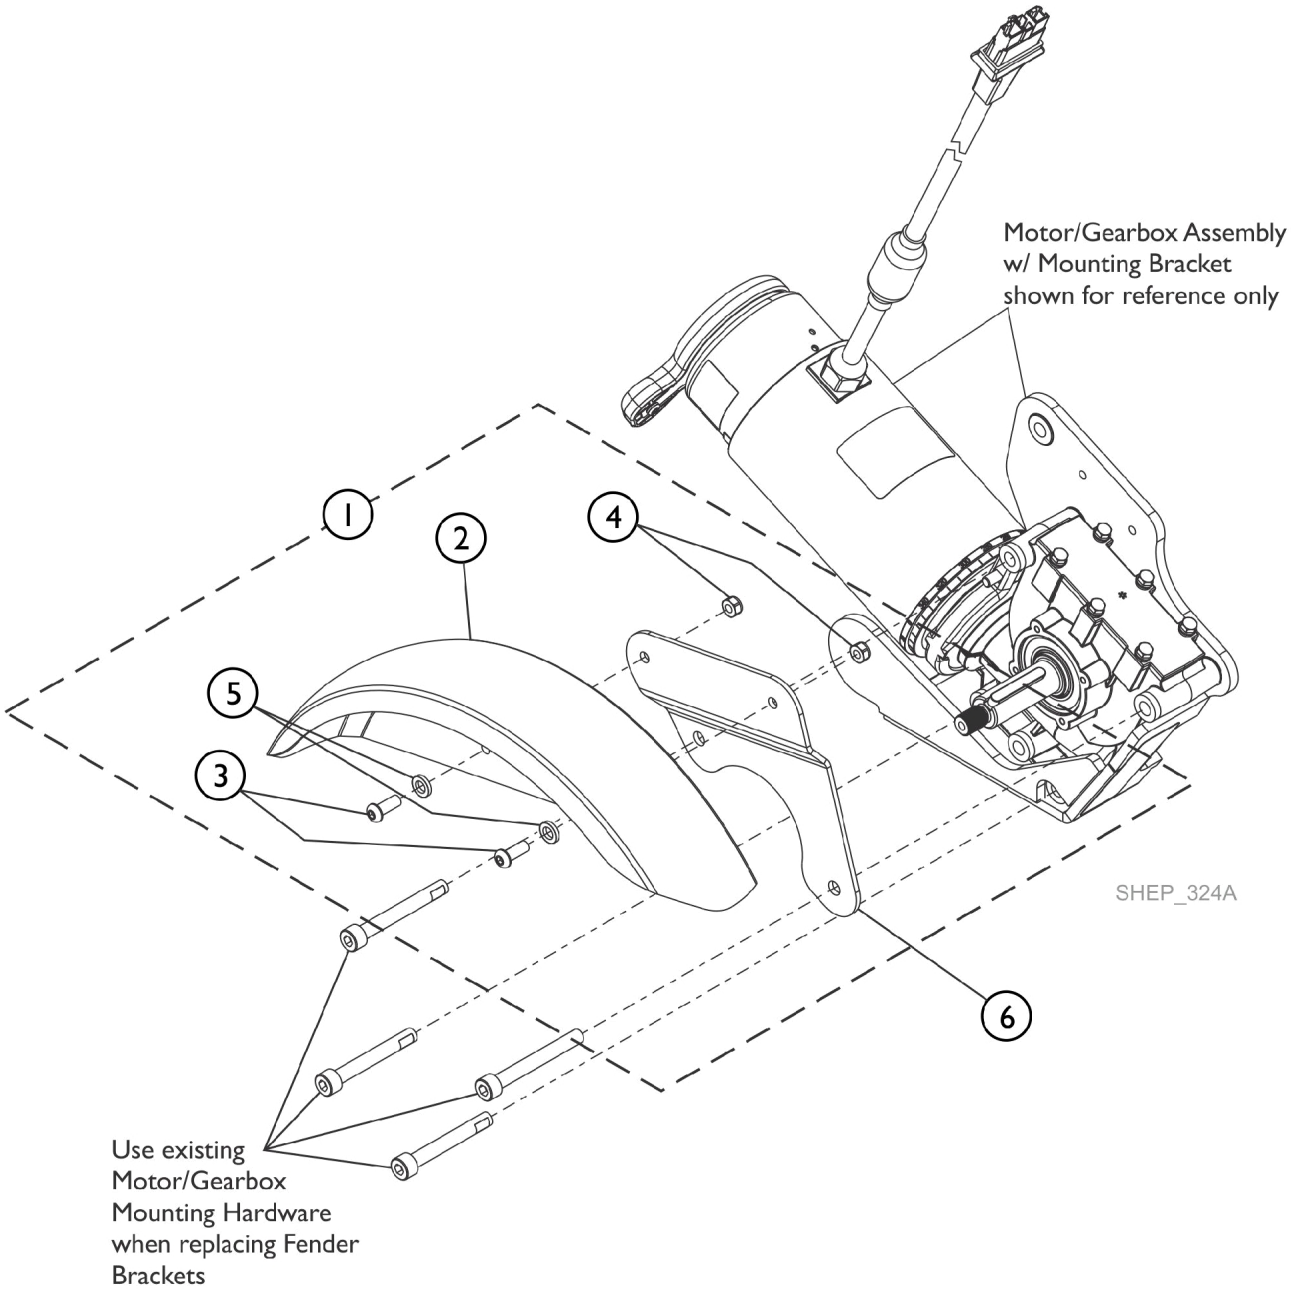

# Fender w/ Hardware, Drive Wheel, Nylon

## Fender w/ Hardware, Drive Wheel, Nylon

Item Number	Note	Part Number	Description	Quantity Per	
				Package	Assembly
1	A	See Chart	Item #1 Fender w/ Hardware, Drive Wheel Kit (Pair)	2	1
6	A	60124351	Kit, Fender Brackets Right and Left (Pair)	2	1
NOTE: A - NOTE: The top two Motor Mounting Screws that attach the Fender Bracket are longer than the two bottom Motor Mounting Screws.					