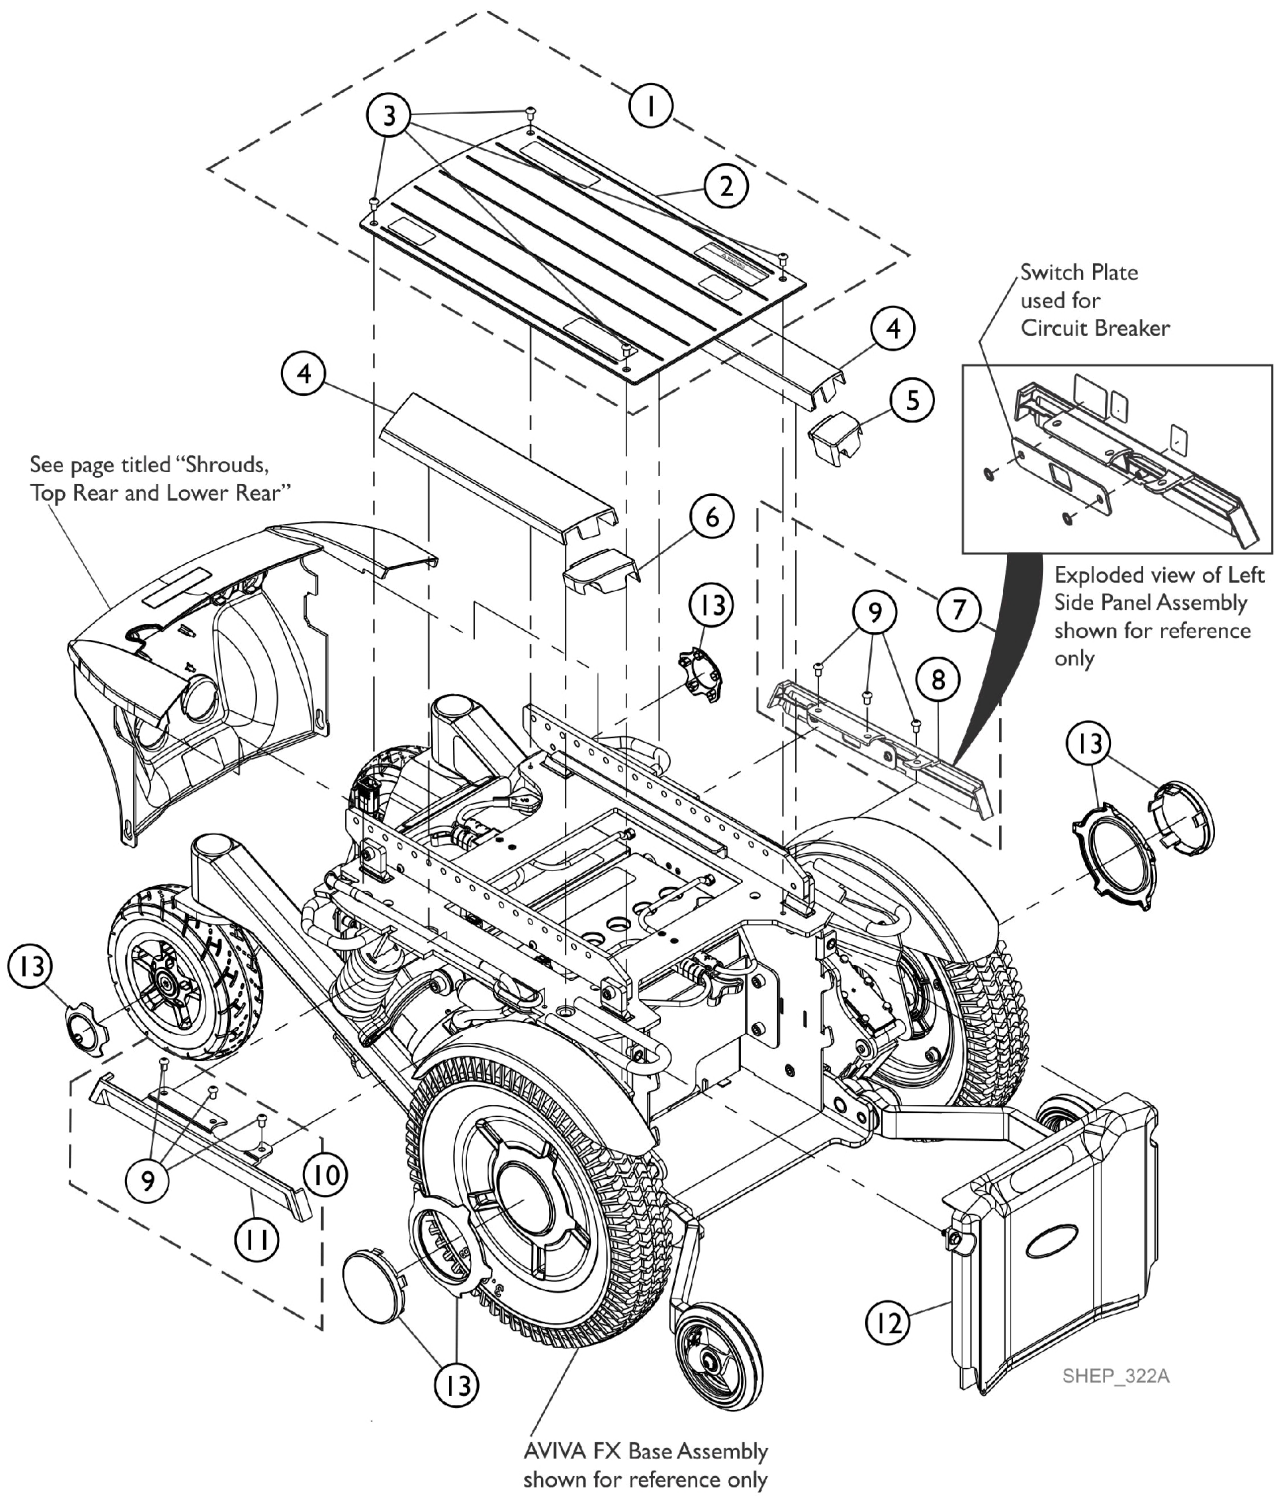

Shrouds, Nylon

Shrouds, Nylon

Item Number	Note	Part Number	Description	Quantity Per	
				Package	Assembly
1	A	60124331-NLA	NLA - Kit, Shroud, Top w/ Labels and Hardware	1	1
4		See Chart	Item #4 Side Rail Shroud Kit	1	1
5		60124335	Kit, Shroud, Cap Front - Left	1	1
6		60124336	Kit, Shroud, Cap Front - Right	1	1
7	B	60124332-NLA	NLA - Kit, Shroud, Panel Side w/ Labels and Hardware - Left	1	1
10	C	60124333-NLA	NLA - Kit, Shroud, Panel Side w/ Labels and Hardware - Right	1	1
12		60124334-NLA	NLA - Kit, Shroud, Front w/ Decal	1	1
13		See Chart	Item #13 Rim Cap, Caster and Drive Wheel Kit	1	1

NOTE: A - Includes items 2 and 3
 B - Includes items 8 and 9. Also includes the Switch Plate already attached for the Circuit Breaker (not shown).
 C - Includes items 9 and 11

Item #4 Side Rail Shroud Kit

NOTE: A - Side Rail Shroud can accommodate the right or left side.
 Nylon Colors are No Longer Available. Select from Polycarbonate Colors.

Item #13 Rim Cap, Caster and Drive Wheel Kit

Description	Standard Black	Anthracite Black	Mercury Blue	Bengal Red	Silver Star	Midnight Purple
Rim Cap, Caster and Drive Wheel Kit	60124853-NLA See Note(s) A	60124854-NLA See Note(s) A	60124855-NLA See Note(s) A	60124856-NLA See Note(s) A	60124857-NLA See Note(s) A	60124858-NLA See Note(s) A