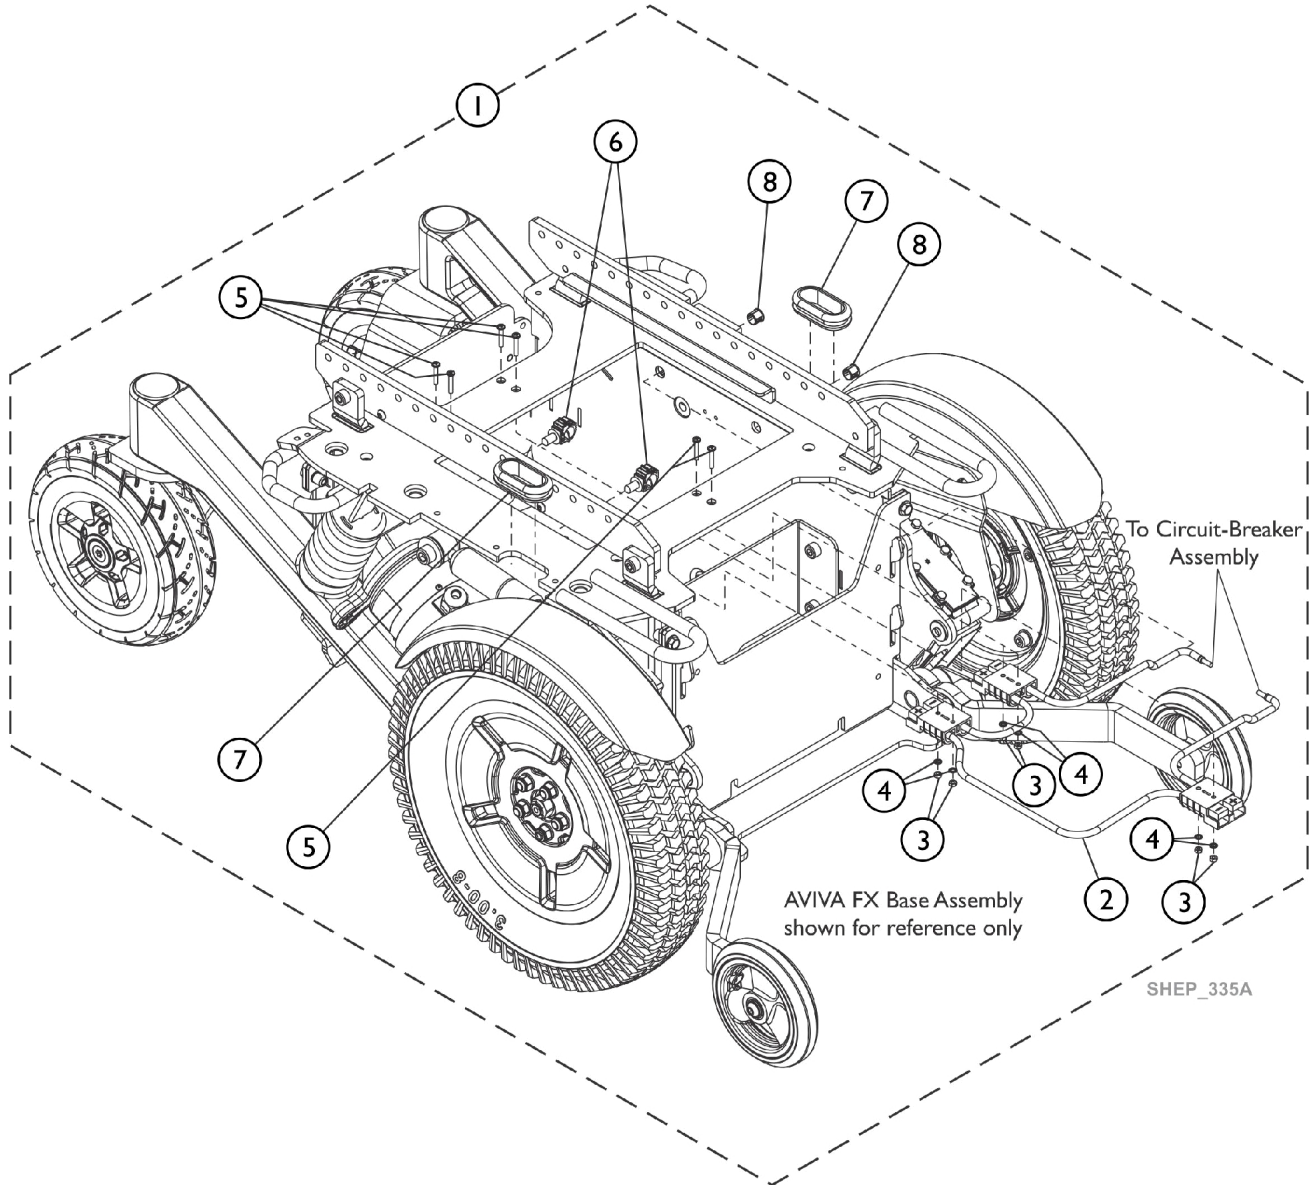

Battery Harness, Base, AVIVA FX

Battery Harness, Base, AVIVA FX

Item Number	Note	Part Number	Description	Quantity Per	
				Package	Assembly
1	A	60124375	Kit, Battery Base Harness w/ Hardware	1	1
2			Harness, Base Battery	1	1
3			Nut, Hex (M3.5 x 0.6)	1	6
4			Washer, Lock Int-Tooth (M3.5)	1	6
5			Screw, Phillips Pan Head (M3.5 x 0.6 x 20mm)	1	6
6			Clip, Wire Locking (5-9mm)	1	2
7			Grommet, Rubber	1	2
8			Bushing, Open/Close Sheet, Insert Parts Service	1	2 1

NOTE: A - Includes items 2-8