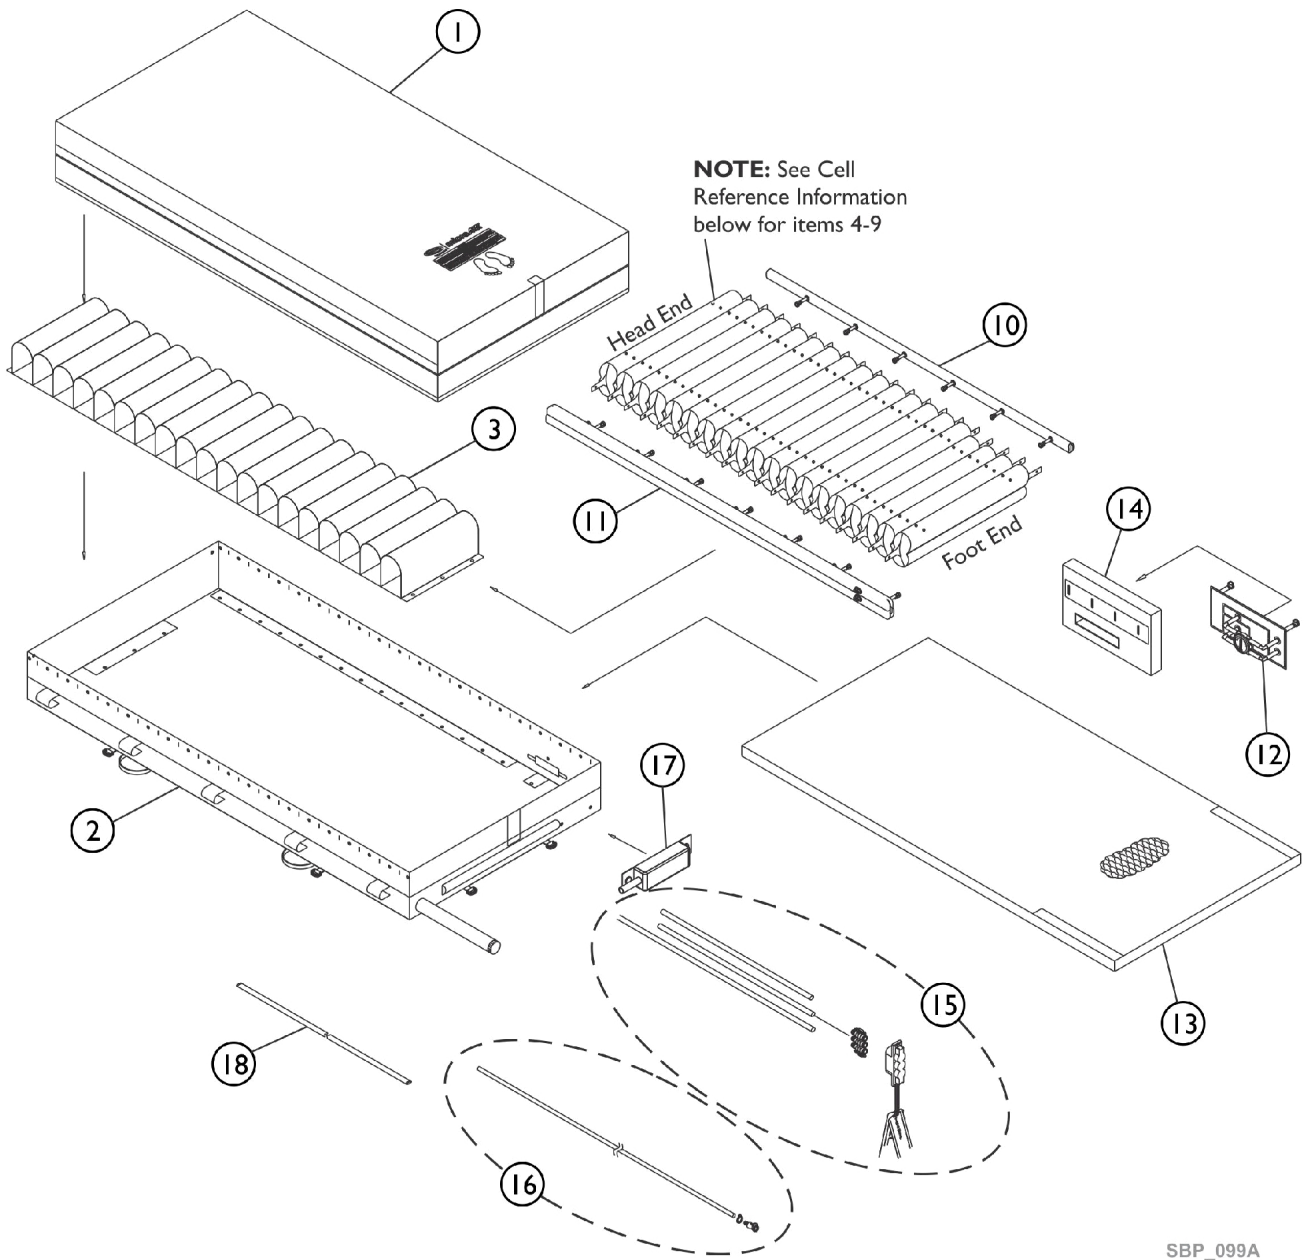

# MicroAIR 800M4284 Mattress

SBP\_099A

Cell Position	1	2	3	4	5	6	7	8	9	10	11	12	13	14	15	16	17	18	19
Item Number	4	5	6	4	5	6	4	5	6	4	5	6	4	5	6	7	8	9	7

← Head End - Cell Reference Information - Foot End →

## MicroAIR 800M4284 Mattress

Item Number	Note	Part Number	Description	Quantity Per	
				Package	Assembly
1		60124772	Top Cover	1	1
3		60124622	Belt Set	1	1
4		60124674	8" Vent Cell for 42" Mattress (Blue)	1	5
5		60124675	8" Vent Cell for 42" Mattress (Clear)	1	5
6		60124676	8" Vent Cell for 42" Mattress (Green)	1	5
7		60124677	8" Foot Vent Cell for 42" Mattress (Blue)	1	2
8		60124678	8" Foot Vent Cell for 42" Mattress (Clear)	1	1
9		60124679	8" Foot Vent Cell for 42" Mattress (Green)	1	1
10		60124749	Left Side Air Manifold	1	1
11		60124750	Right Side Air Manifold	1	1
12		60124635	Foot Side Rail For (14-1/2" x 7")	1	1
13		60124680	Foam Cover	1	1
14		60124631	Foot Foam Cover	1	1
15		60124671	Connecting Tube Set (Alternating Pipe Set)	1	1
16		60124621	Connecting Tube Set (Exhausting Pipe)	1	1
17		60124632	Vent/ Muffler Exhaust	1	1
18		60124623	Hose Sleeve	1	1
	A	60124177	5A Fuse	1	1
	A	60124178	Air Filter - (MA800 / MA900)	1	1
	A	60124180	Fuse Holder	1	1
	A	60124184	Exhaust O-Ring	1	1
	A	60124187	CPC Exhaust Connector (MA800)	1	1
	A	60124190	Heel Sense valve sticker	1	1
	A	60124192	Rubber Foot, M10 Series (MA800 / MA900)	1	1
	A	60124193	Foam Bumper Strip, M10 Series (MA800 / MA900)	1	1
	A	60124194	Hook Set (MA800 / MA900)	1	1
	A	60124636	Trio Coupling Cap and Tag Set (MA800 / MA900)	1	1
	A	60124637	Trio Coupling Connector, Cap and Tag Set (MA800 / MA900)	1	1
	A	60124638	CPC Connector, 3/8" Male	1	1
	A	60124639	1/2" Grey Tubing (MA800 / MA900)	1	1
	A	60124640	Trio Coupling (MA800 / MA900)	1	1

NOTE: A - Not Shown

Item #2 Bottom Cover is non-serviceable.